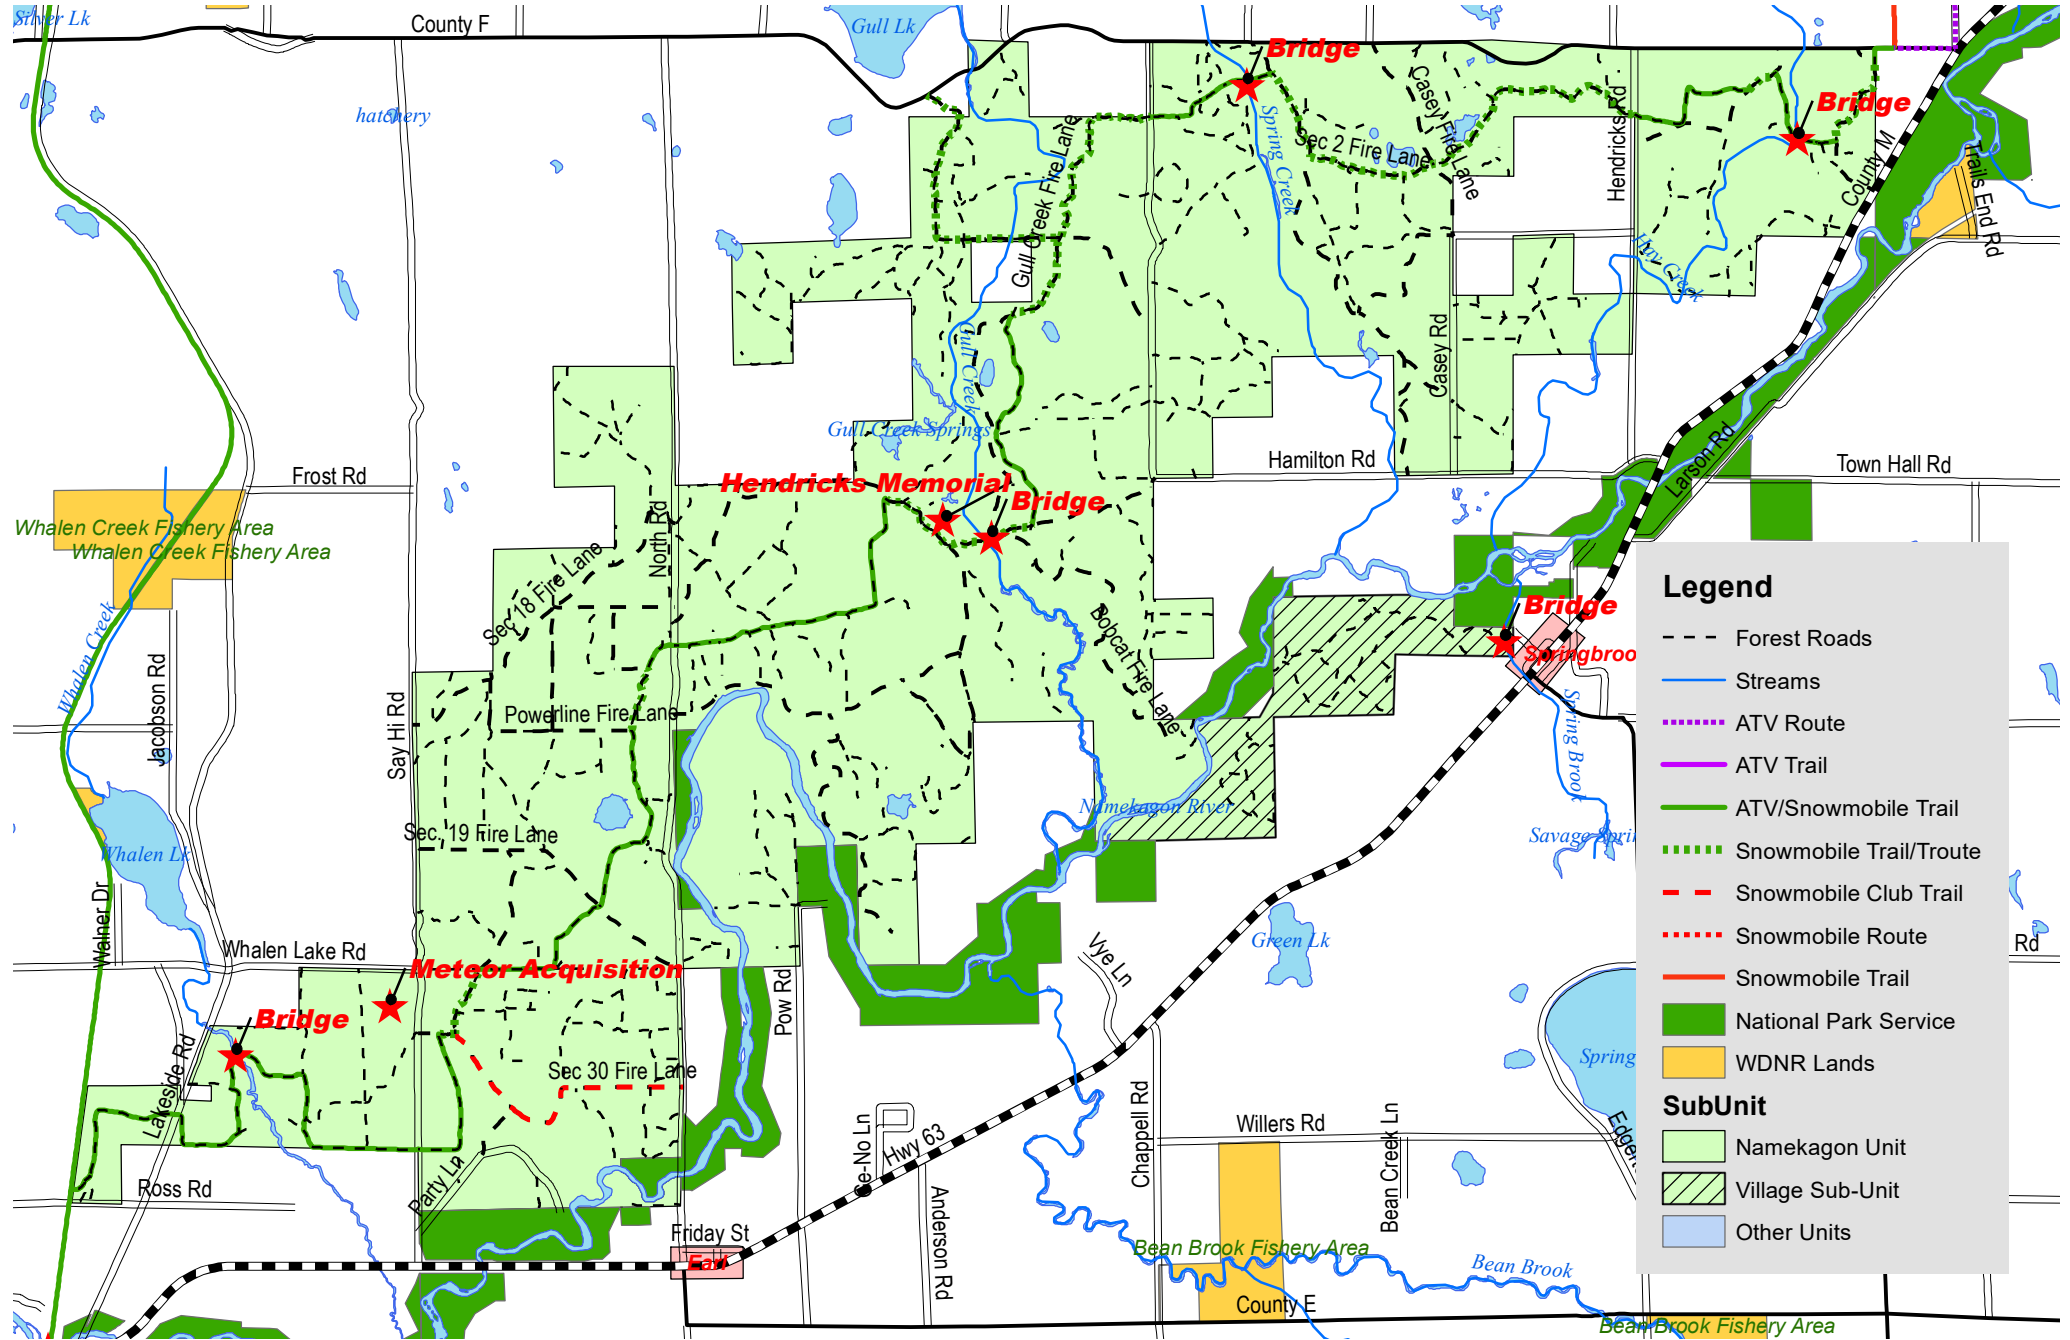

# Integrated Resource Management Unit 9 Namekagon Unit

### Legend

- - - Forest Roads
- Stream
- ⋯⋯⋯ ATV Route
- ATV Trail
- ATV/Snowmobile Trail
- ⋯⋯⋯ Snowmobile Trail/Troute
- - - Snowmobile Club Trail
- ⋯⋯⋯ Snowmobile Route
- Snowmobile Trail
- National Park Service
- WDNR Lands

### SubUnit

- Namekagon Unit
- ▨ Village Sub-Unit
- Other Units