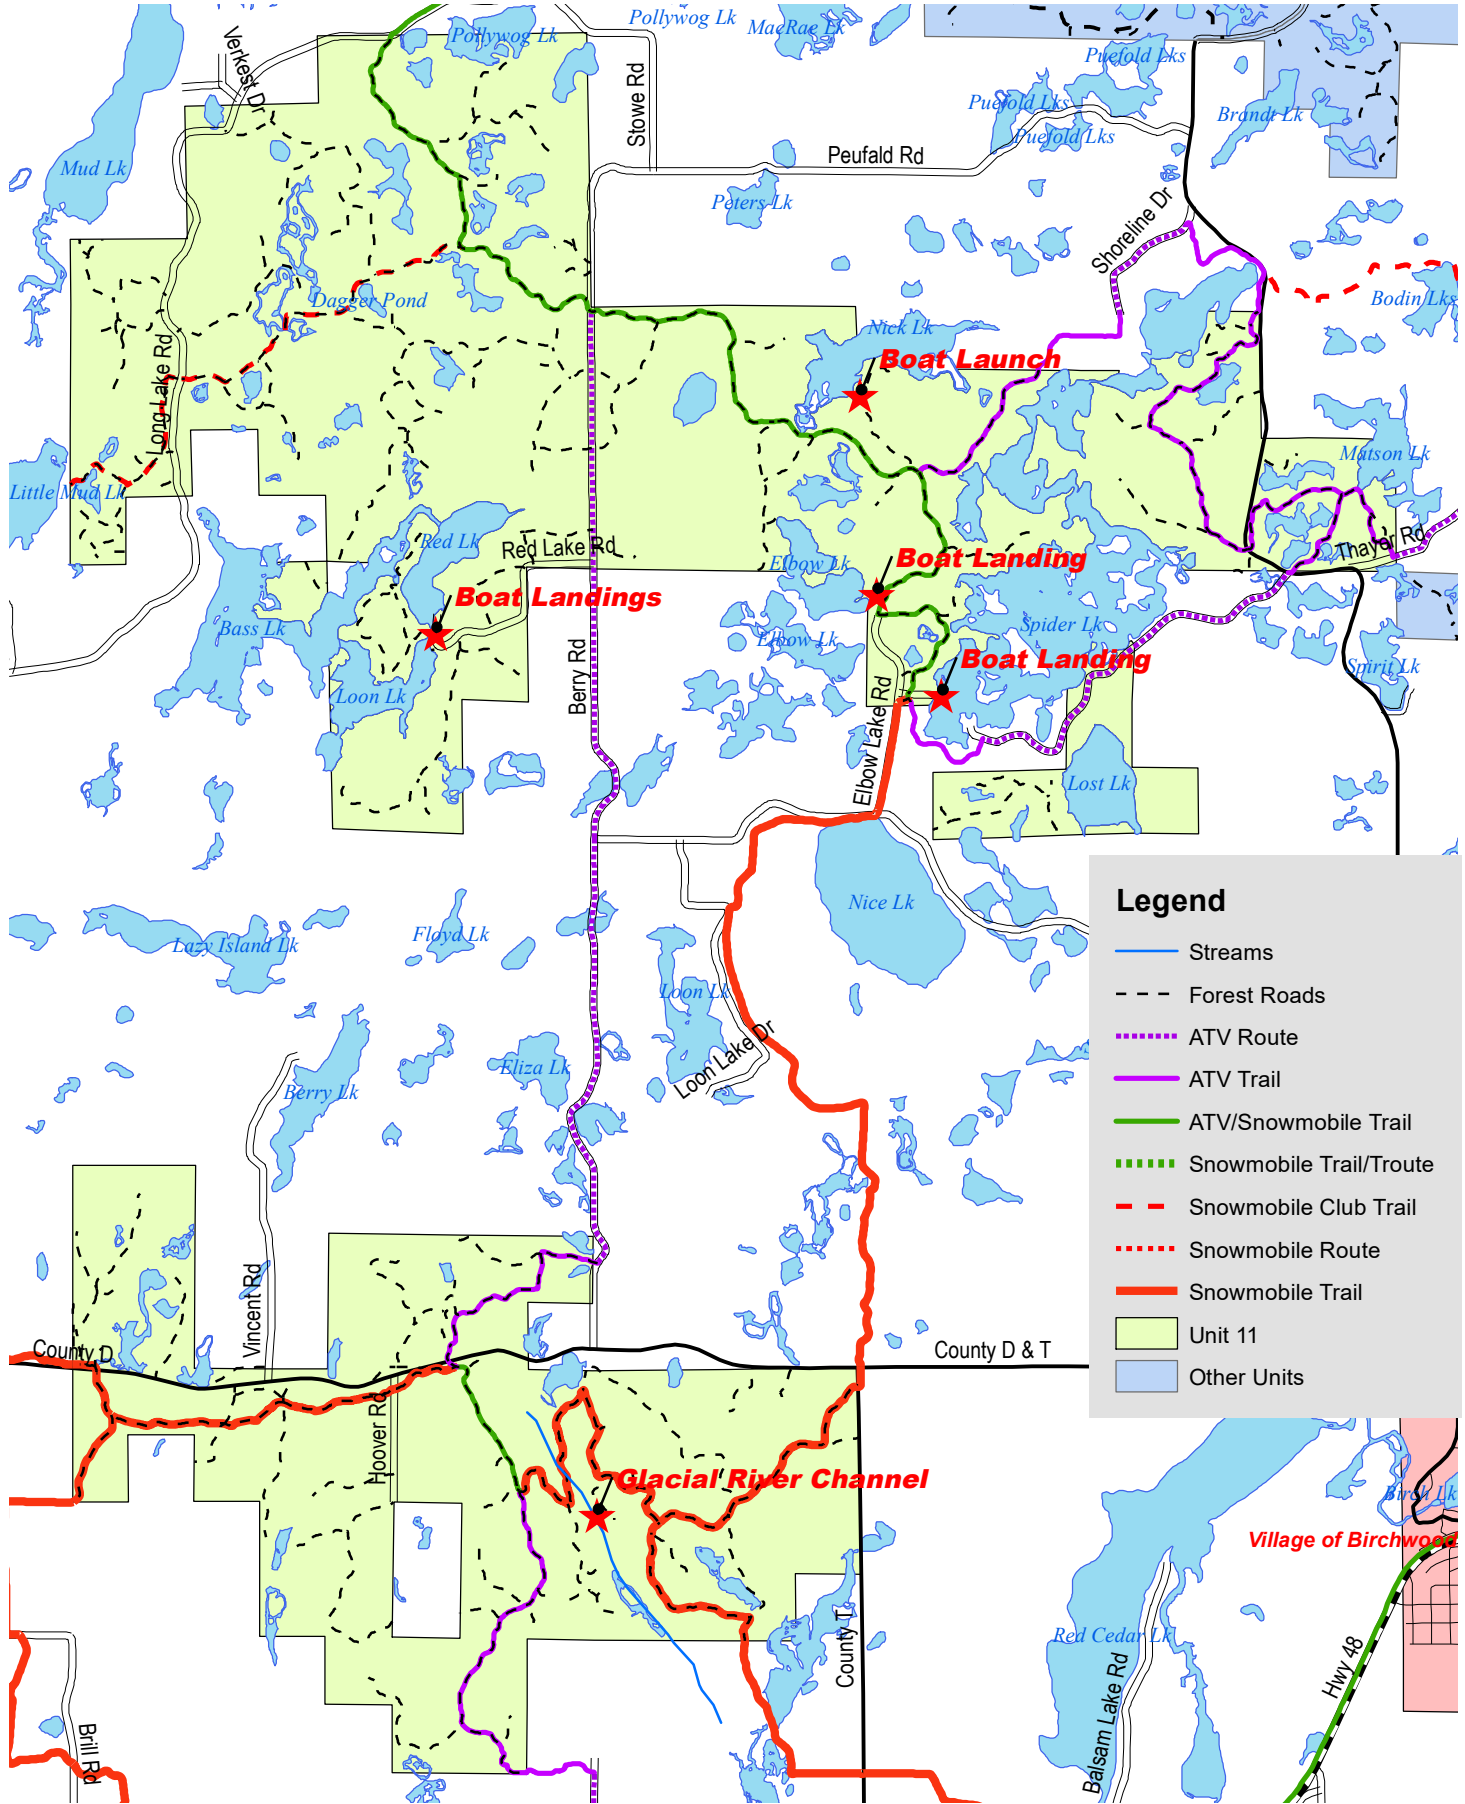

Integrated Resource Management Unit 14 Spider Lake Unit

Legend

- Streams
- - - Forest Roads
- · - · - ATV Route
- ATV Trail
- ATV/Snowmobile Trail
- · - · - Snowmobile Trail/Troute
- - - Snowmobile Club Trail
- · · · · Snowmobile Route
- Snowmobile Trail
- Unit 11
- Other Units