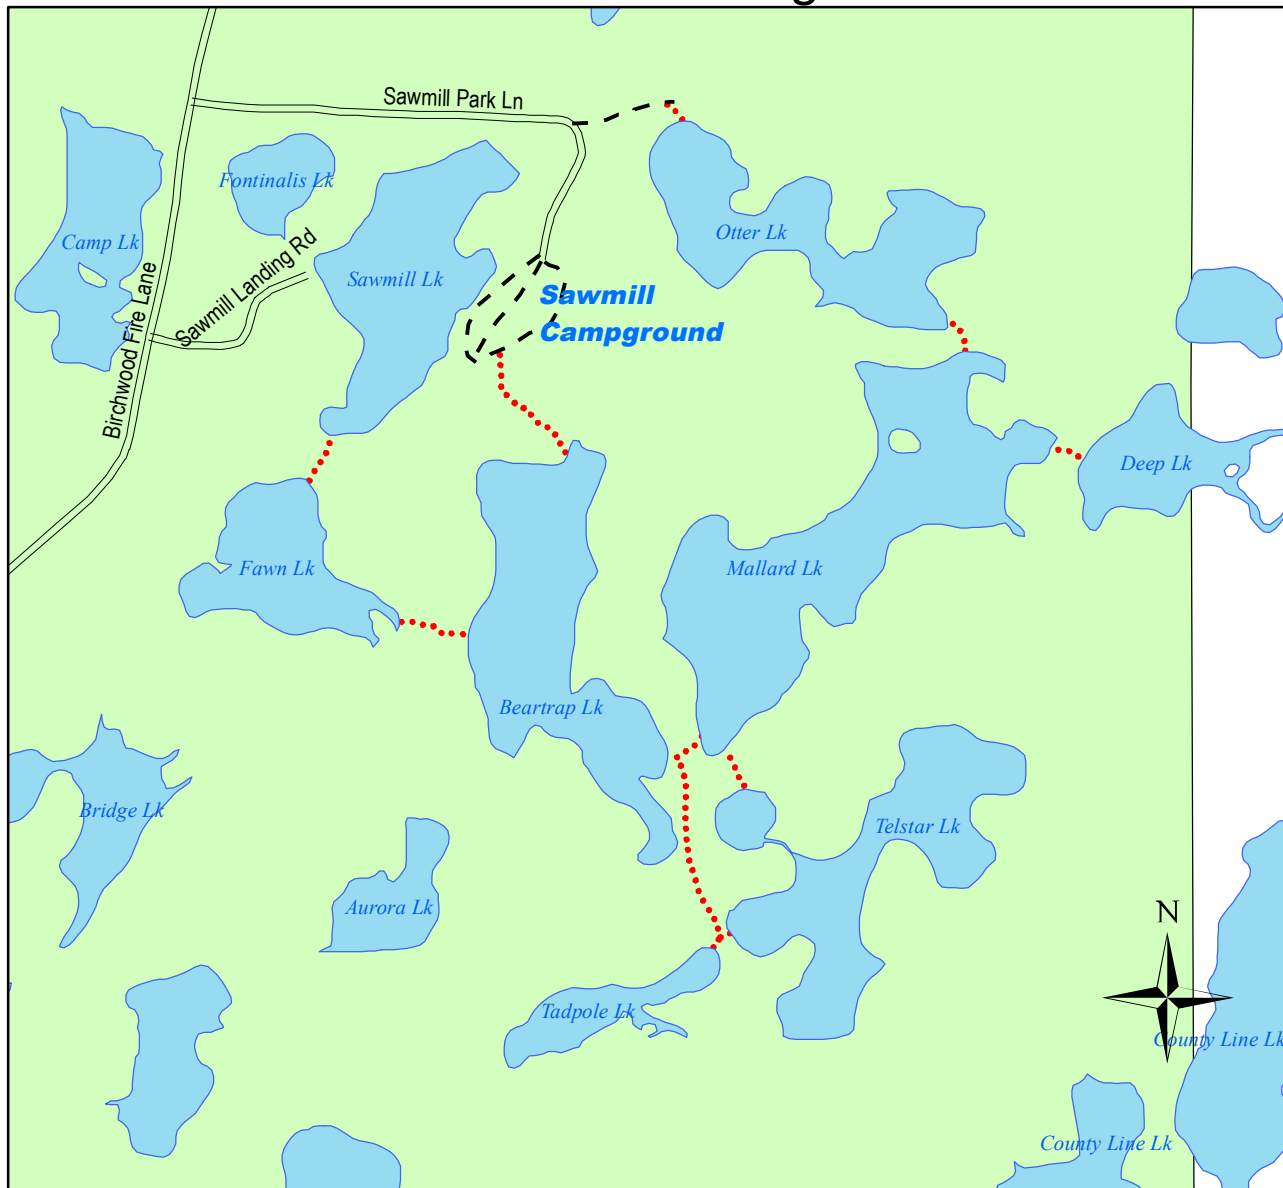

Washburn County Forest Sawmill Canoe Portage Trail

Legend

- County Forest Road
- Township Road
- Lakes
- Portage Trails
- County Forest

This map is not a survey of the actual boundary of any property this map depicts. Accuracy is limited by the quality of the public data from which it is derived and is not implied or guaranteed. Washburn County assumes no responsibility for conclusions drawn by the user.