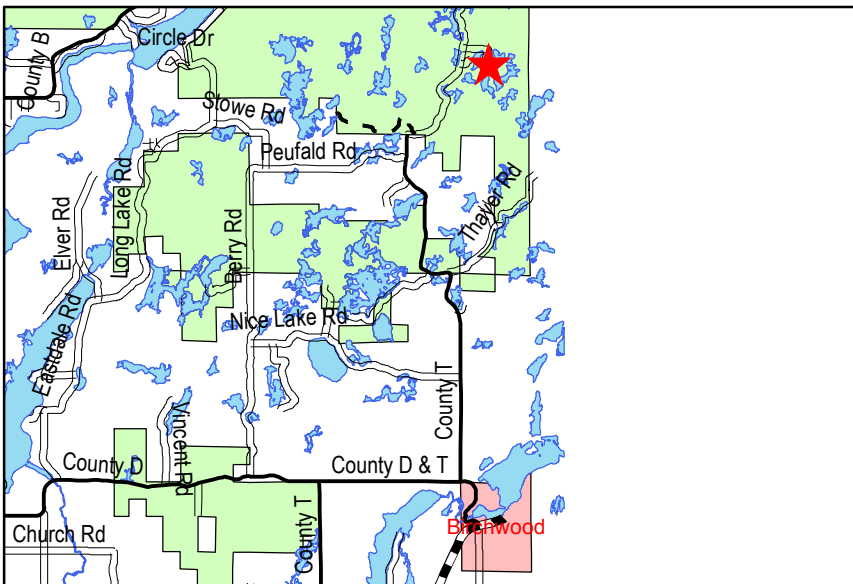

Washburn County Forest Sawmill Canoe Portage Trail

Legend

- County Forest Road
- Township Road
- Lakes
- Portage Trails
- County Forest

This map is not a survey of the actual boundary of any property this map depicts. Accuracy is limited by the quality of the public data from which it is derived and is not implied or guaranteed. Washburn County assumes no responsibility for conclusions drawn by the user.