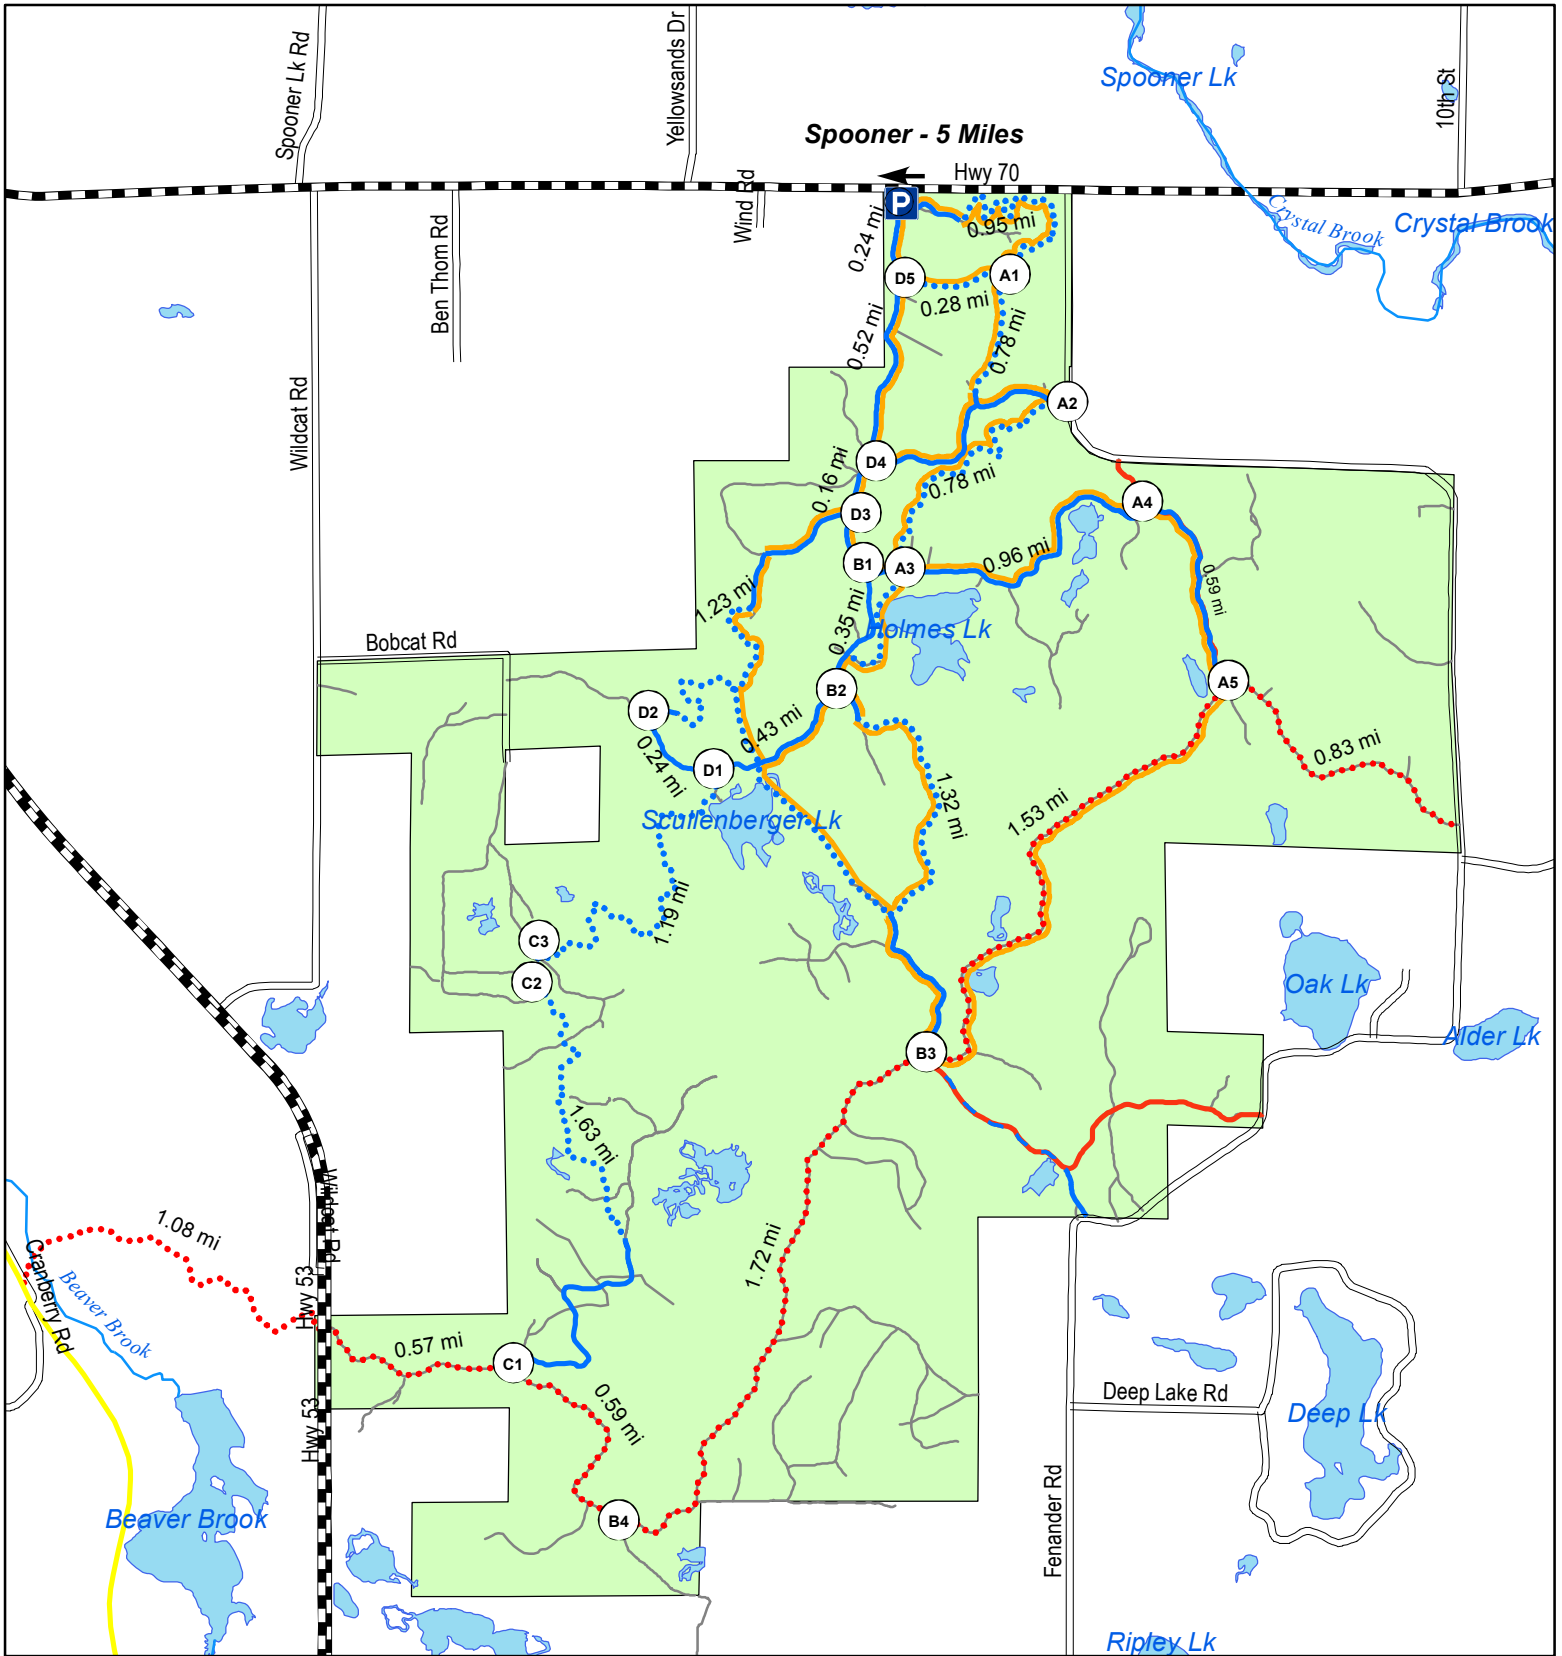

# Wildcat Mountain Bike Trail

Legend 0 0.25 0.5 1 Miles

- Parking
- Map Sign Locations
- State Highway
- Township Road
- Snowmobile Trail
- Other Forest Trails
- County Forest

**20 total trail miles**

## Legend

- Dual Use (ATV Trail)
- Single Track
- Dual Use (snowmobile Trail)
- Trail
- Trail Groomed for Winter Fat Tire Bikes (10.8 Mi.)