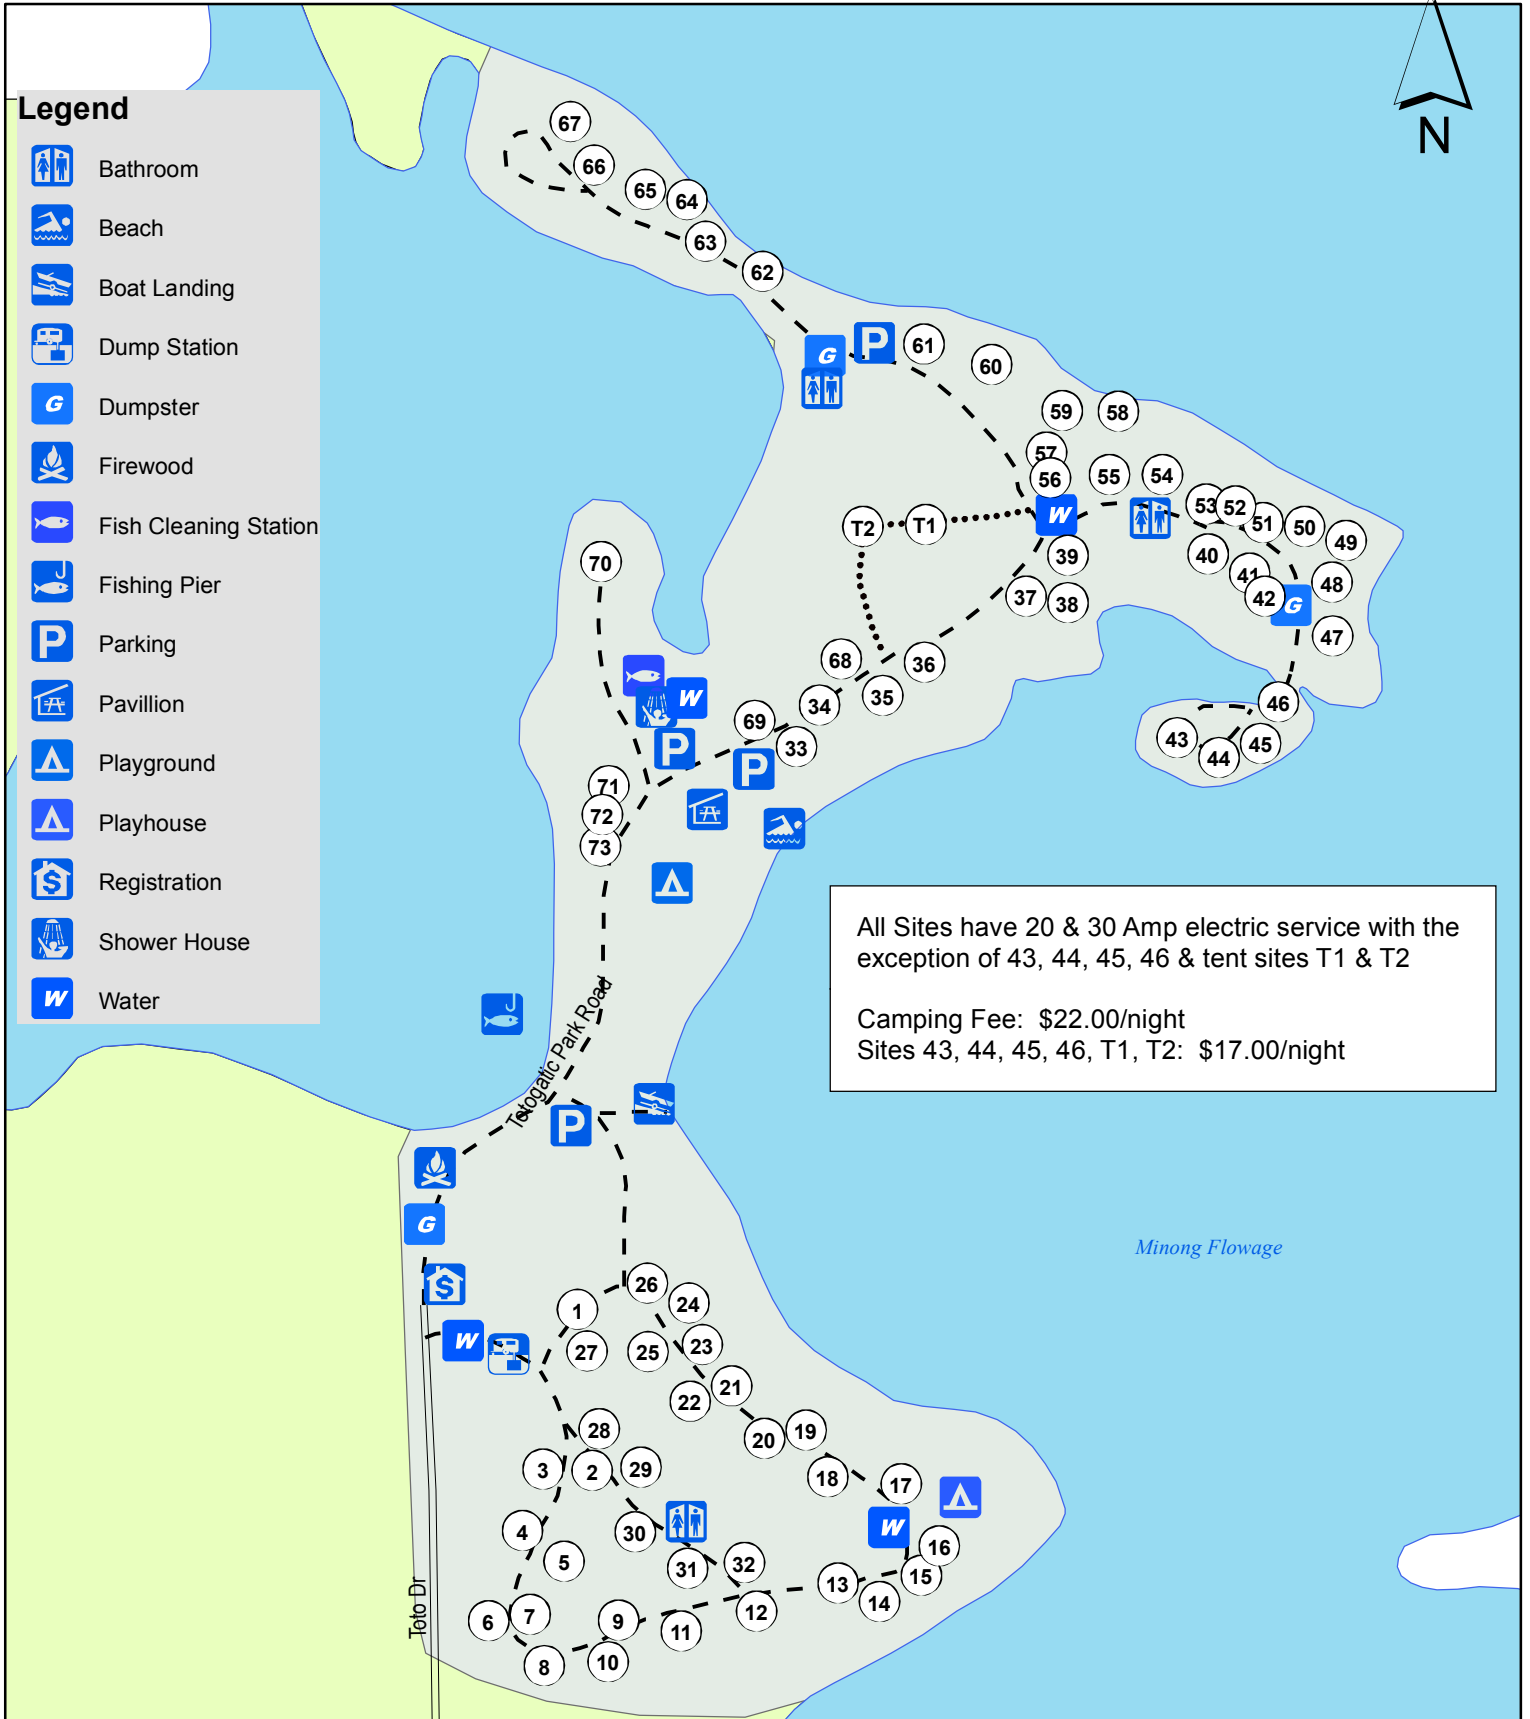

Totogatic Park Campground
 N13984 Tota Drive
 Minong, WI 54859

Park Phone: (715) 466-2822
 (Memorial Day through Labor Day)

To Make Reservations:
www.washburncountyparks.us/parks

Washburn County Forestry Dept.
 850 W. Beaverbrook Ave.
 Spooner, WI 54801
forestry@co.washburn.wi.us

This map is not a survey of the actual boundary of any property this map depicts. Accuracy is limited by the quality of the public data from which it is derived and is not implied or guaranteed. Washburn County assumes no responsibility for conclusions drawn by the user.

Forestry Office: (715) 635-4490
 Emergency: 911
 Sheriff's Dept.: (715) 635-4700