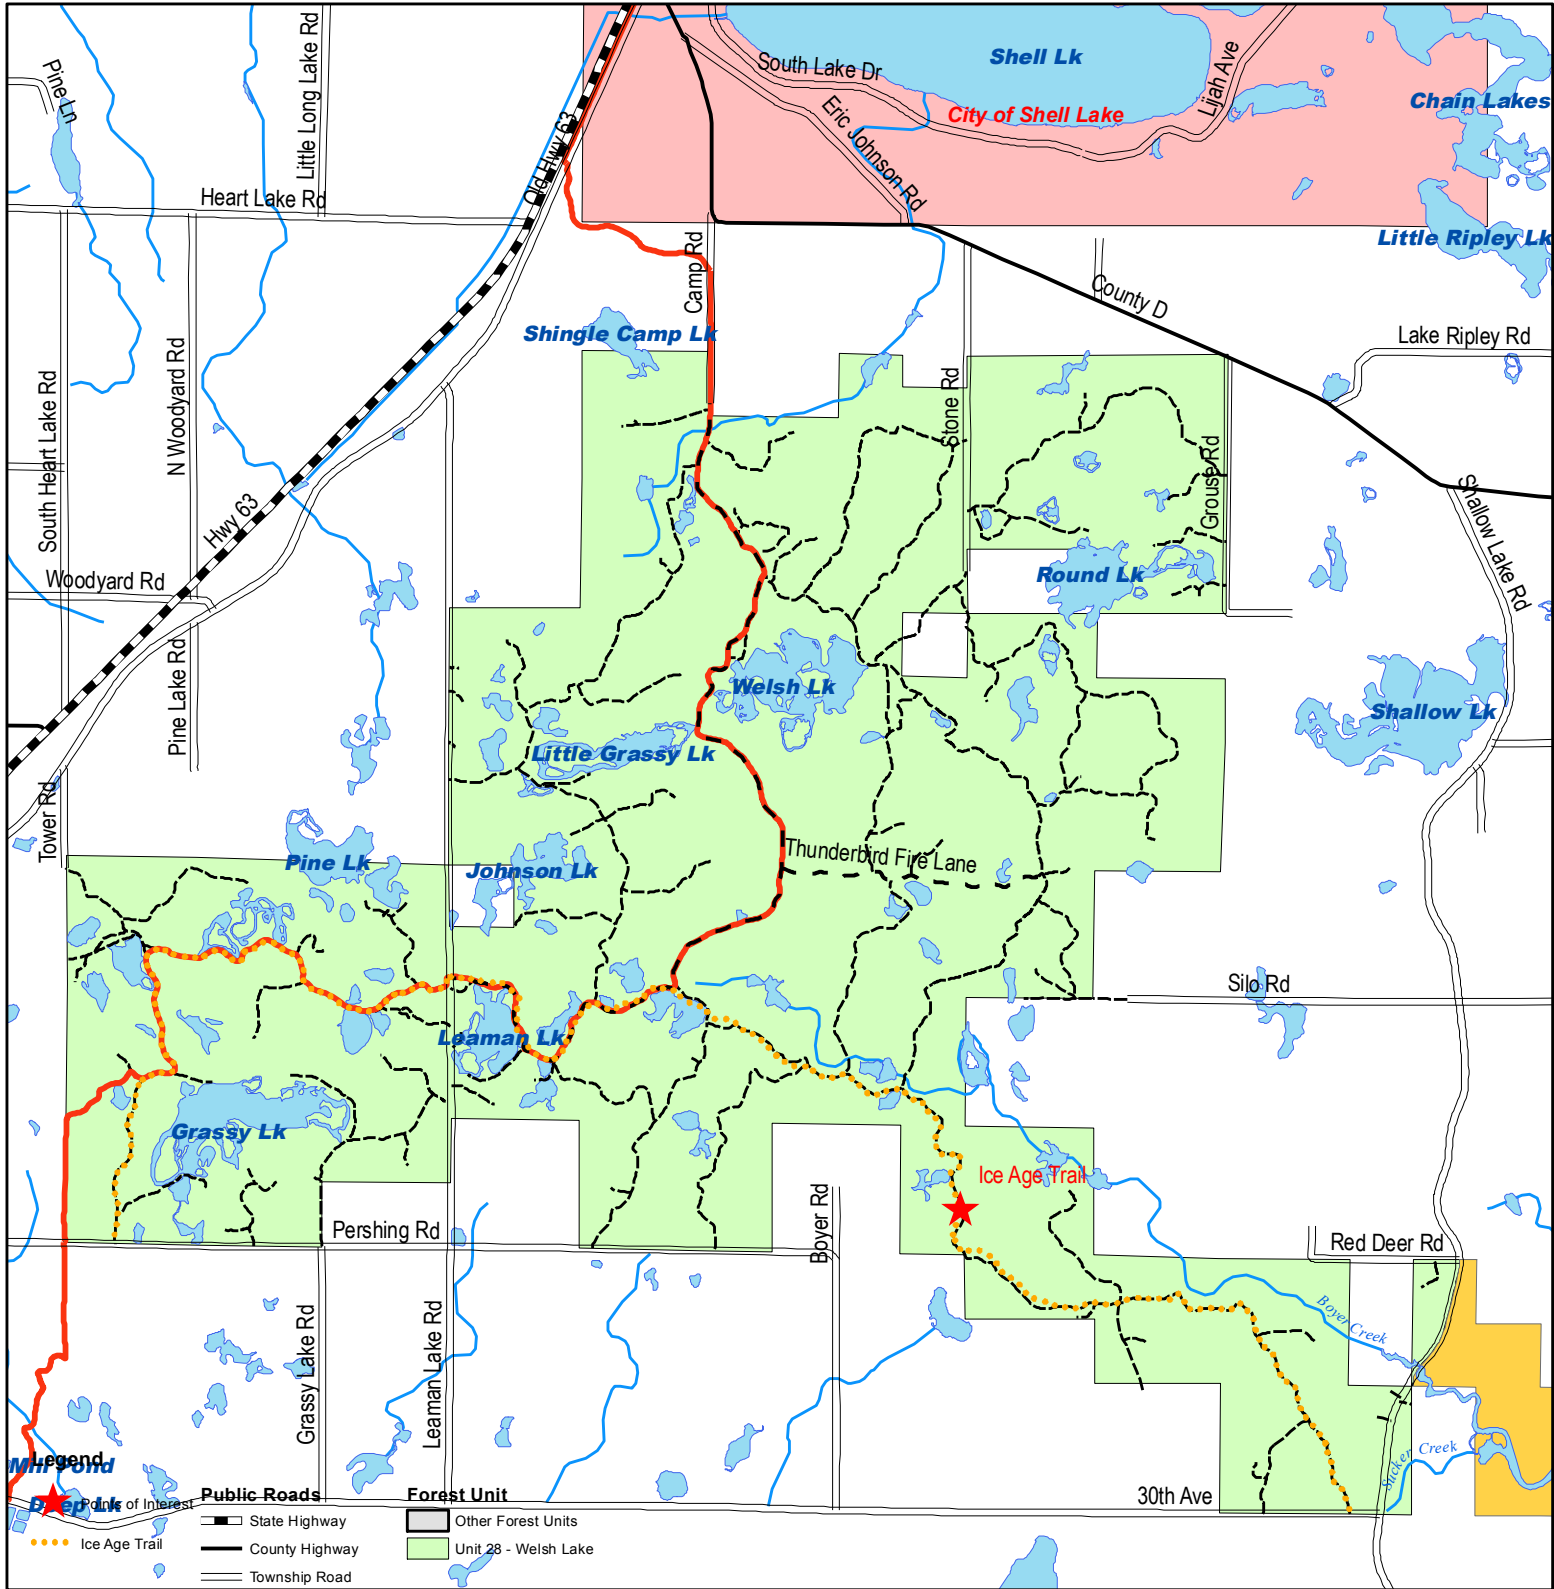

Integrated Resource Management Unit

Welsh Lake - Unit 28

Legend

Point of Interest	State Highway	Other Forest Units
Ice Age Trail	County Highway	Unit 28 - Welsh Lake
Township Road	County Forest Road	

This map is not a survey of the actual boundary of any property this map depicts. Accuracy is limited by the quality of the public data from which it is derived and is not implied or guaranteed. Washburn County assumes no responsibility for conclusions drawn by the user.