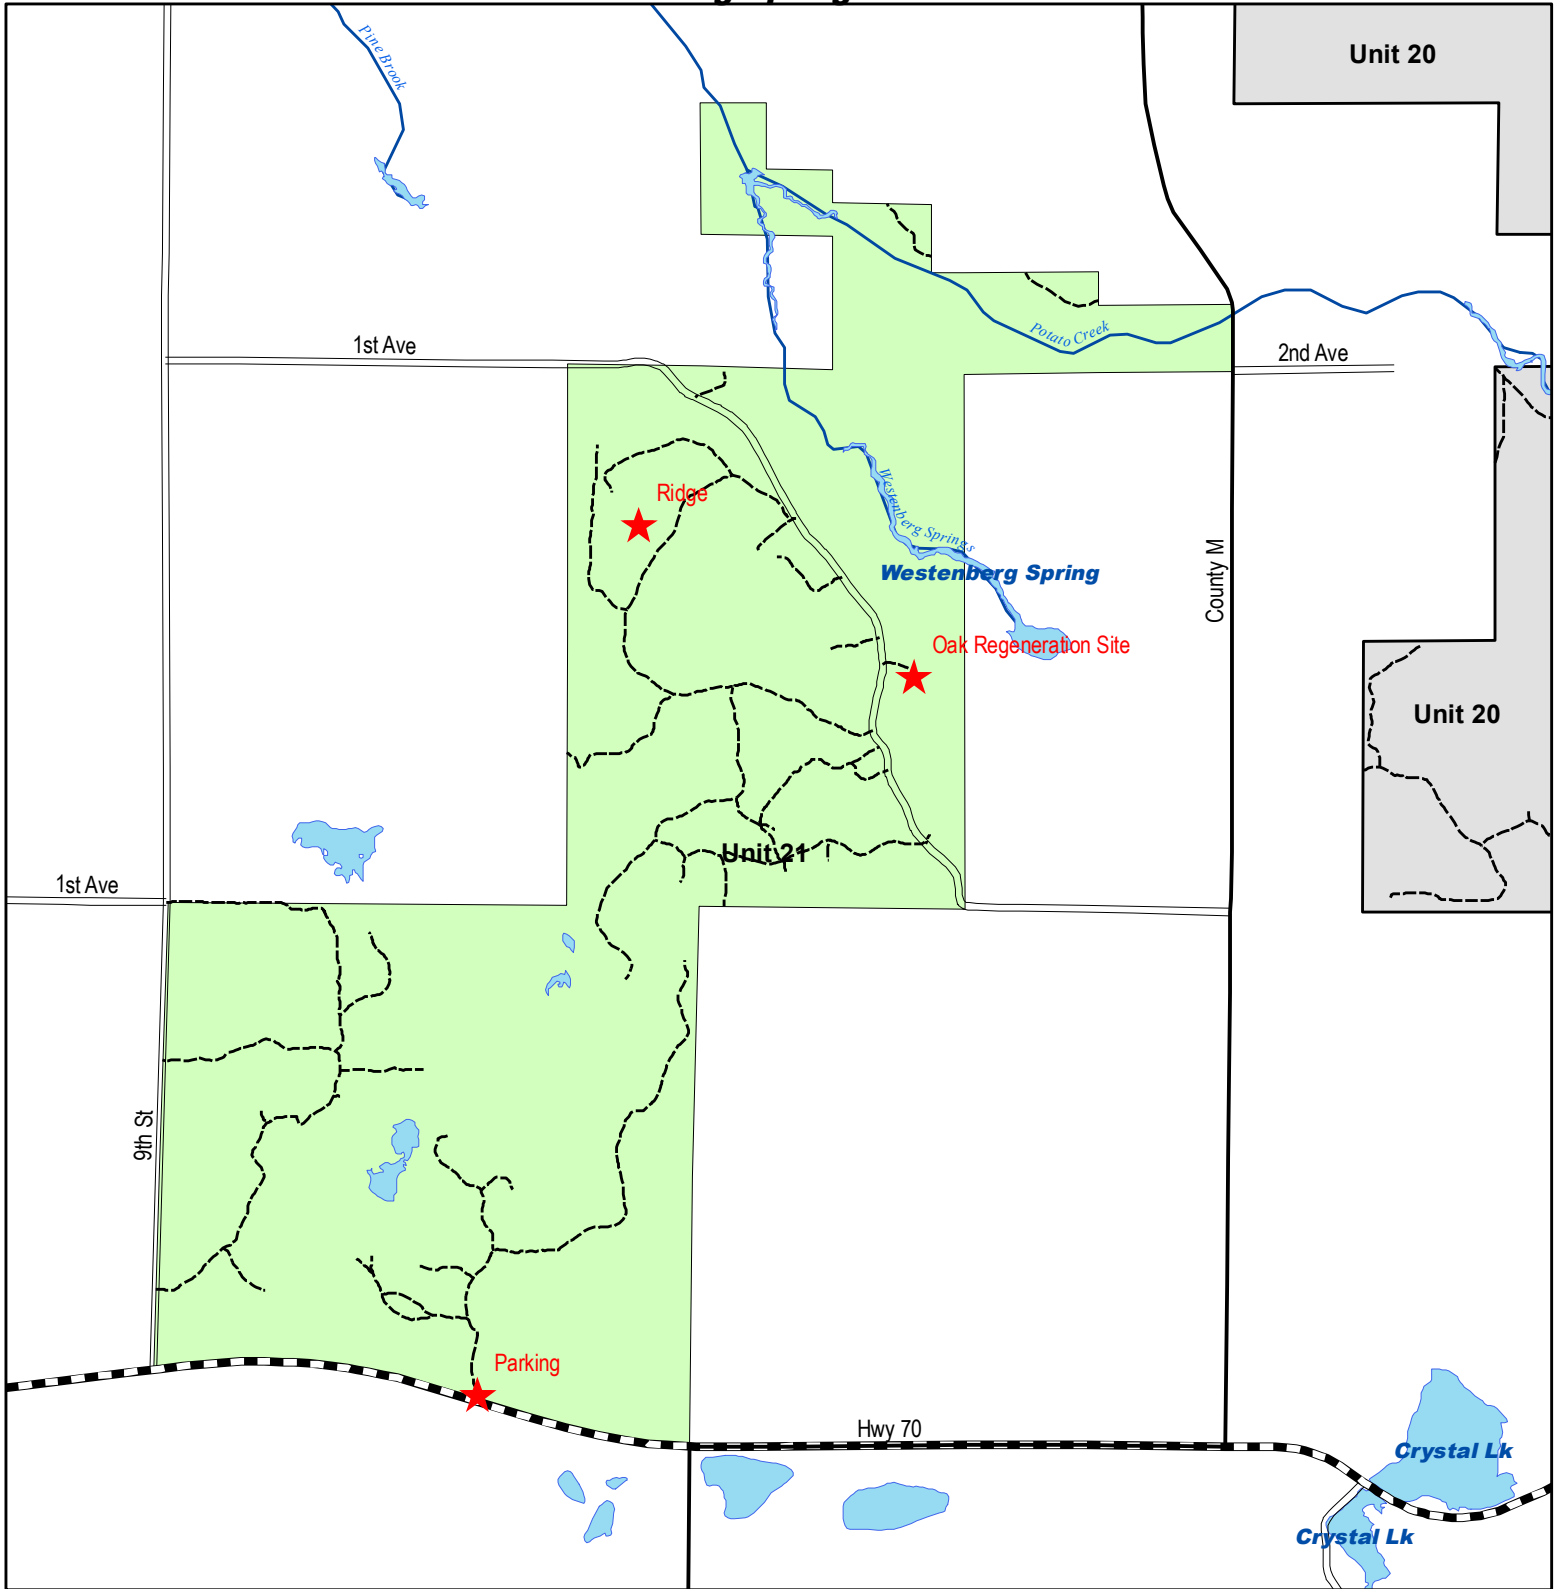

Integrated Resource Management Unit Westenberg Springs - Unit 21

Legend

- | | | |
|--|--|--|
| <ul style="list-style-type: none"> ★ Points of Interest --- Forest Trails | <p>Public Roads</p> <ul style="list-style-type: none"> --- County Forest Road — County Highway — Municipal Street --- Proposed County Forest Road ▬ State Highway — Township Road ■ Water — Streams | <p>Forest Unit</p> <ul style="list-style-type: none"> ■ Other Forest Units ■ Unit 21 - Westenberg Springs |
|--|--|--|

This map is not a survey of the actual boundary of any property this map depicts. Accuracy is limited by the quality of the public data from which it is derived and is not implied or guaranteed. Washburn County assumes no responsibility for conclusions drawn by the user.