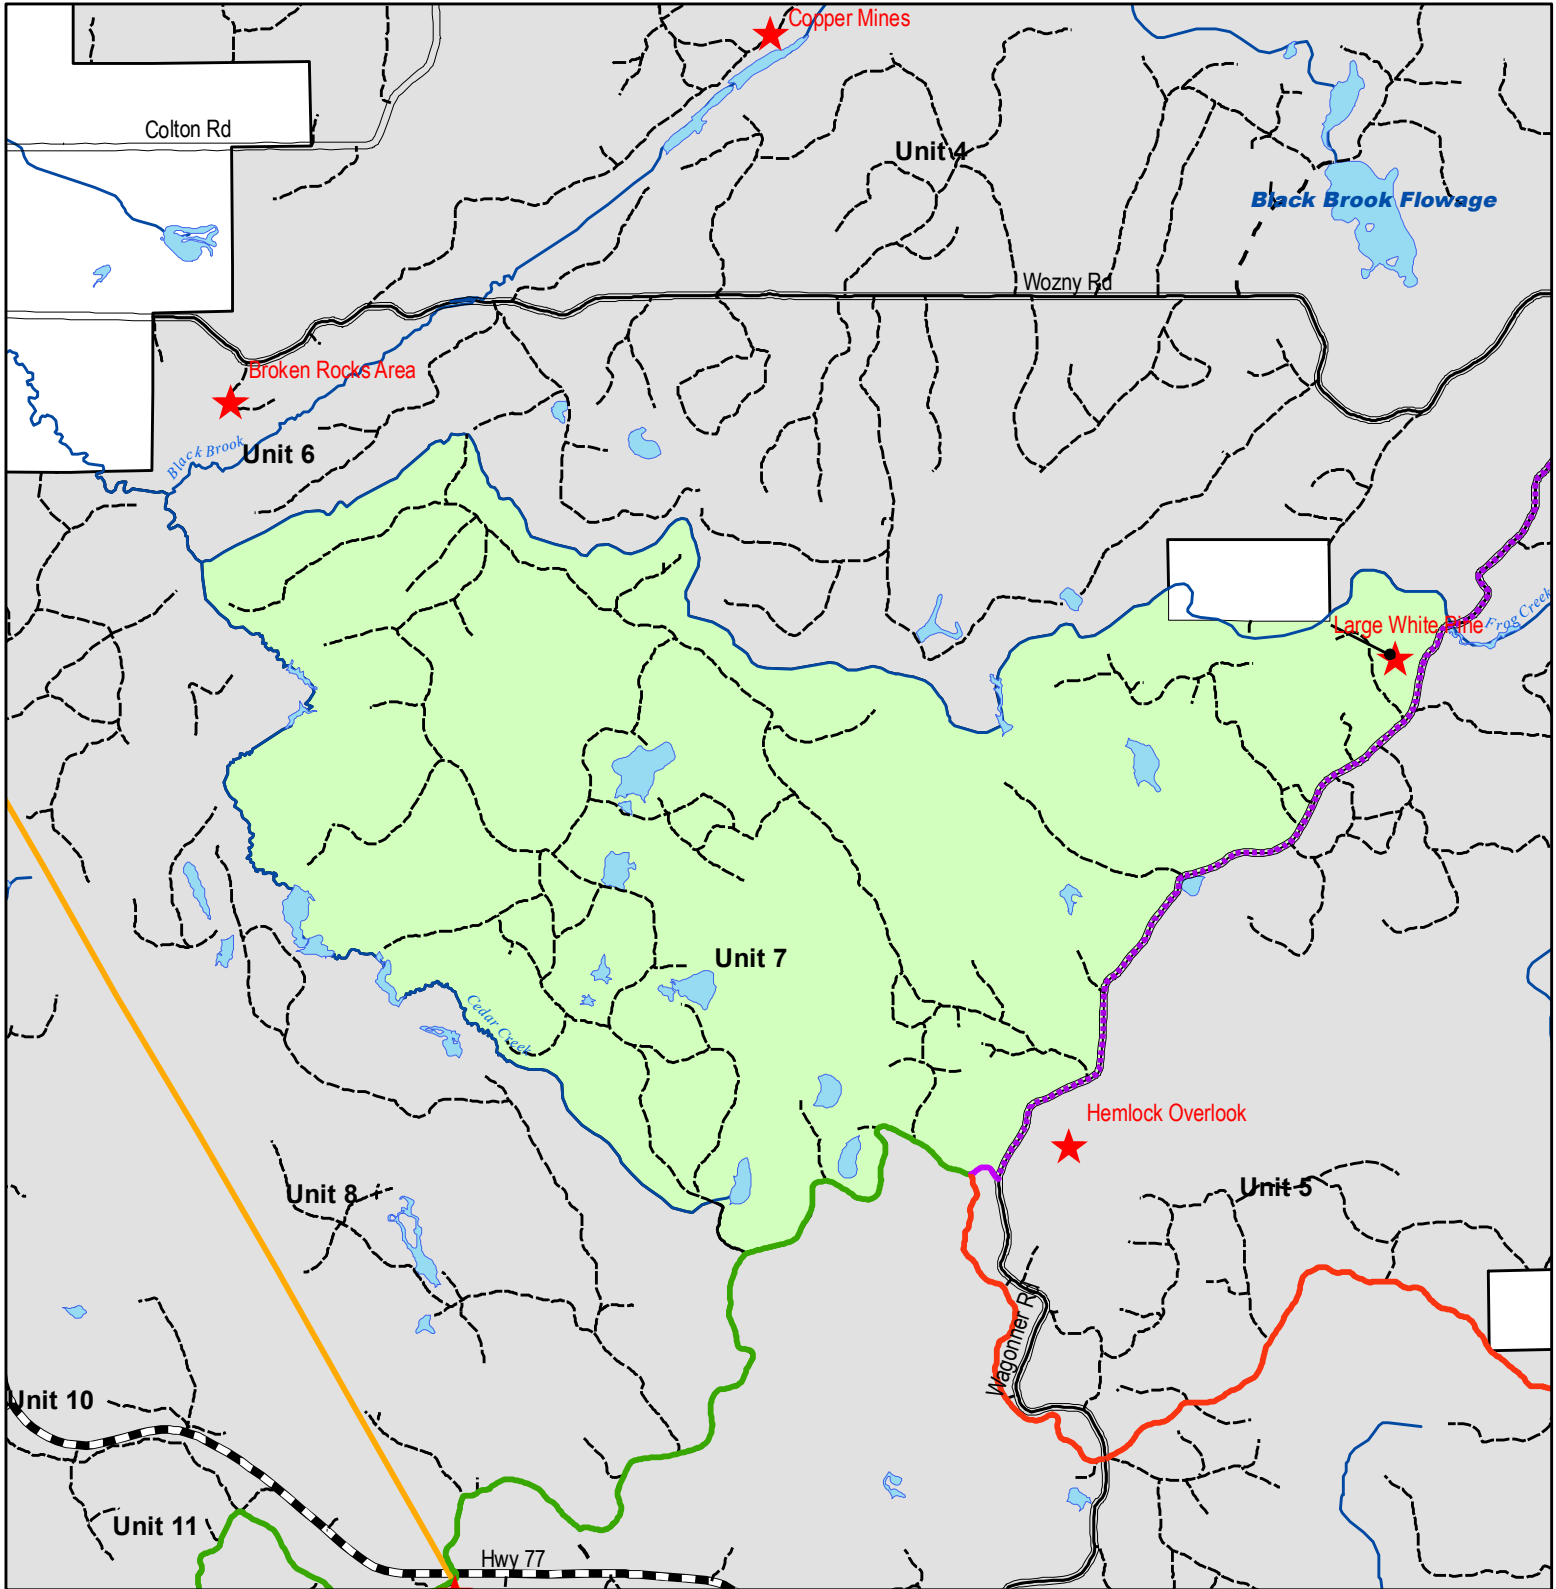

Integrated Resource Management Unit Cedar Creek Primitive Area - Unit 7

Legend

- ★ Points of Interest
- ⋯ ATV Route
- ATV Trail
- ATV/Snowmobile Trail
- - - Snowmobile Club Trail
- ⋯ Snowmobile Route
- Snowmobile Trail
- Utility Corridor (Pipeline, Powerline, Rail)
- Forest Trails
- Public Roads**

- State Highway
- County Highway
- Township Road
- County Forest Road
- Water
- Streams

- Forest Unit**
- Other Forest Units
 - Unit 7 - Cedar Creek

This map is not a survey of the actual boundary of any property this map depicts. Accuracy is limited by the quality of the public data from which it is derived and is not implied or guaranteed. Washburn County assumes no responsibility for conclusions drawn by the user.