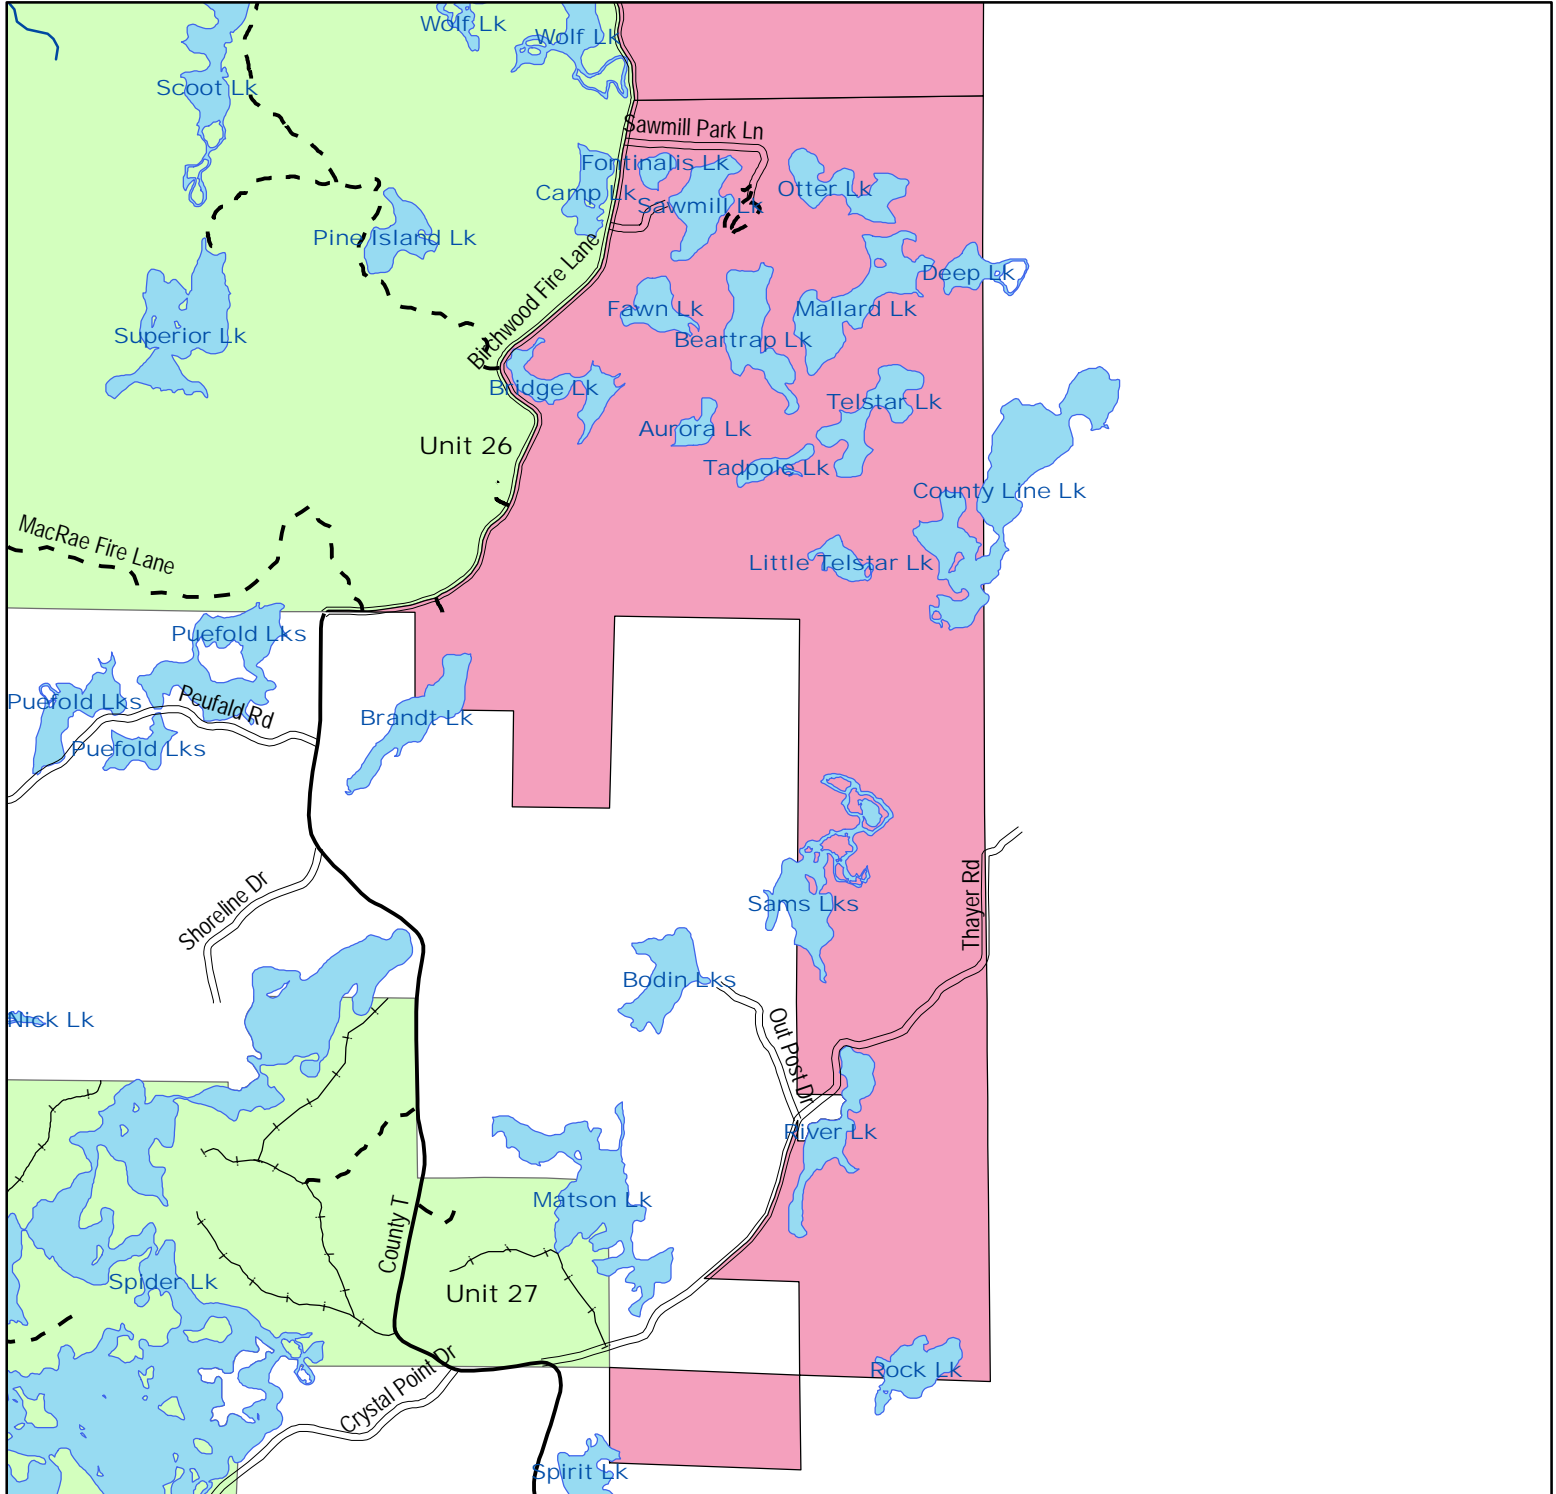

Integrated Resource Management Unit
 Birchwood Canoe Primitive Area - Unit 25c
 Area closed to motor vehicles except roads designated on map
 (see back for more information)

Legend

Forest trails open to motorized use

- Trail open to cars, trucks, ATV and Snowmobile
- Open to cars, trucks, ATV and Snowmobile / Snowmobile & ATV only Dec 1 - April 1
- Open to motor vehicles under 900 pounds (ATV)
- Open to motor vehicles under 900 pounds (ATV, snowmobile) Dec 1 - April 1

Public Roads

- County Forest Road
- County Highway
- Municipal Street
- Proposed County Forest Road
- State Highway
- Township Road

- Streams
- Water

Motorized Access Classification

- Closed to motorized use except designated ATV/Snowmobile trails
- Moderately open to motorized use (see individual unit maps for listing of roads open)
- Open to motorized use only on established roads and trails
- Other Forest Units