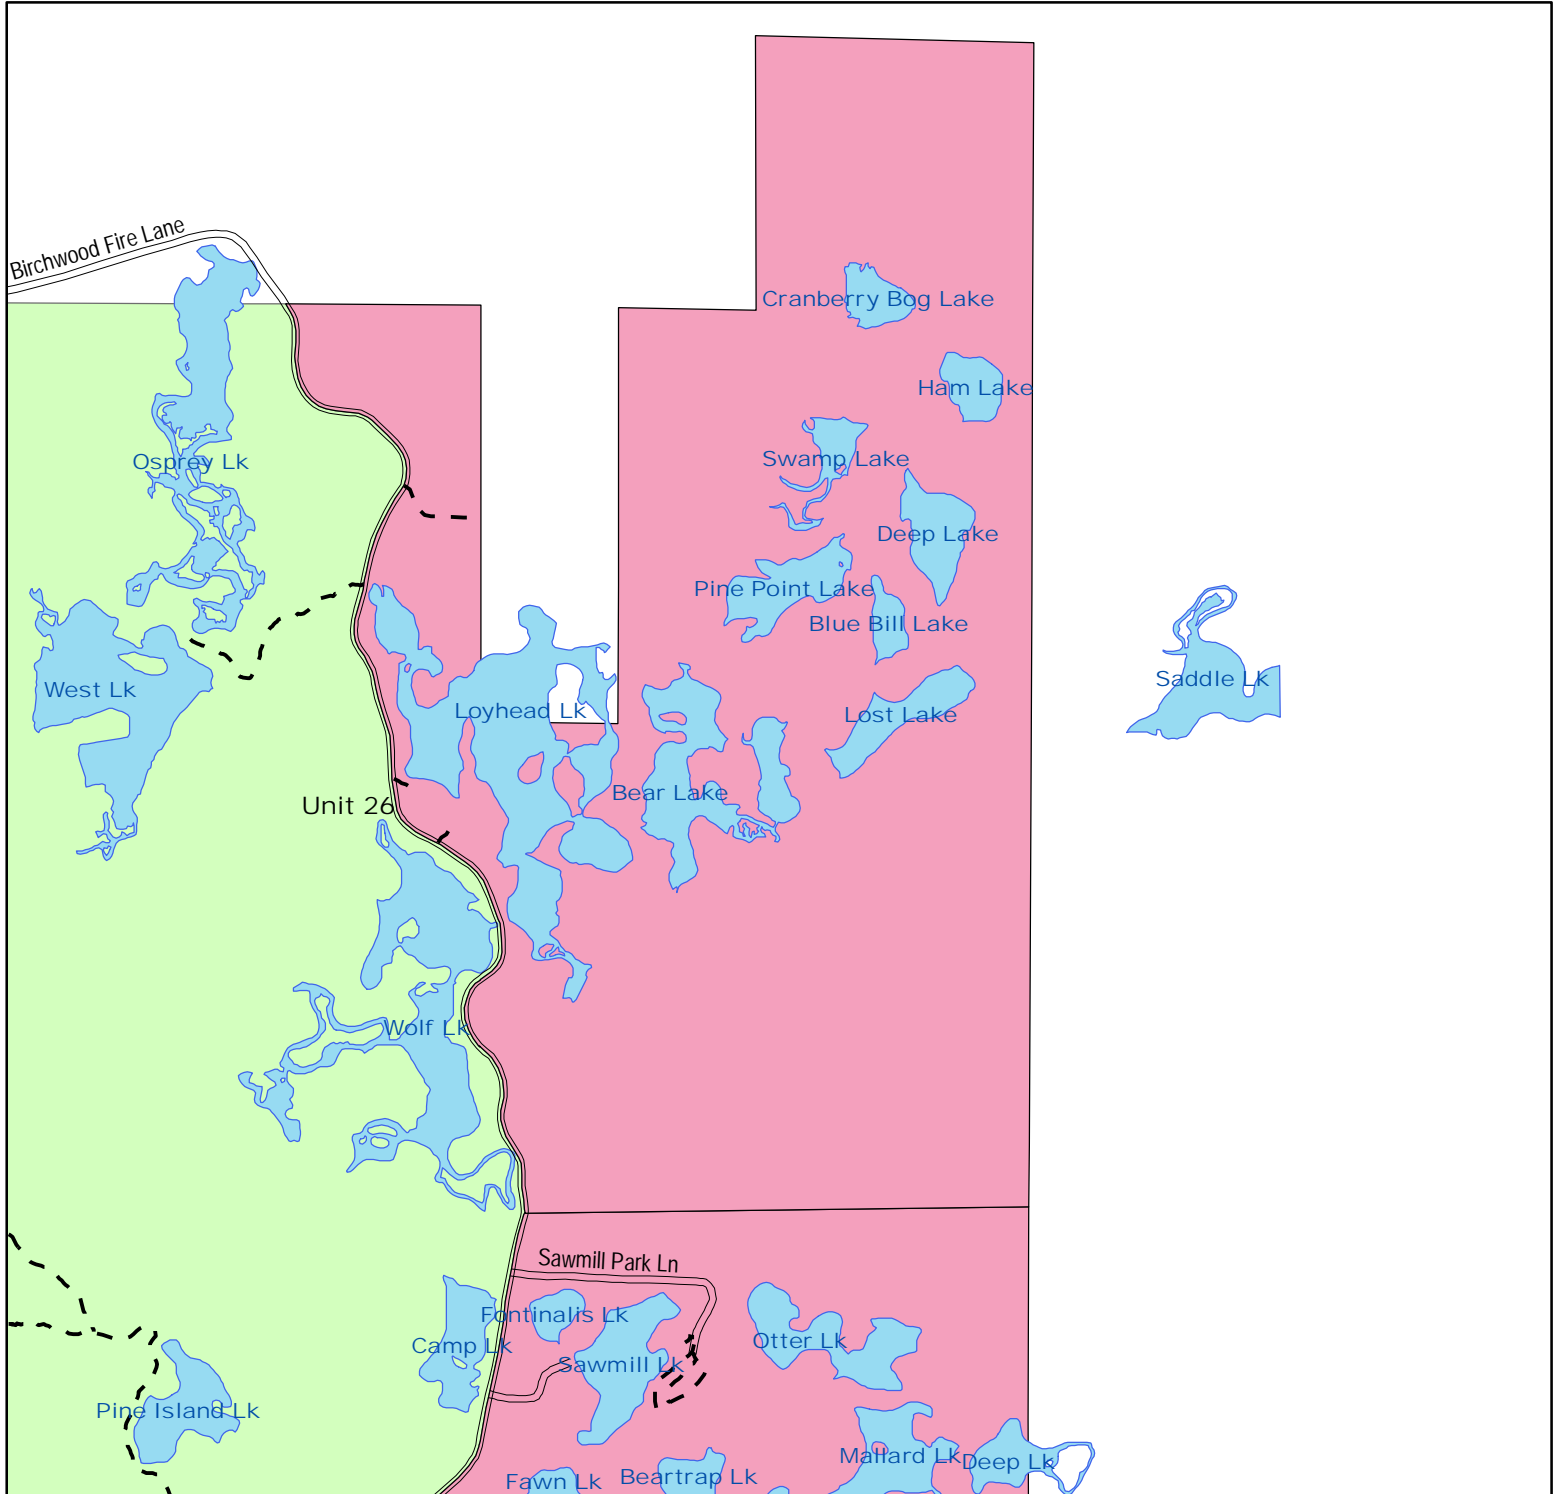

Integrated Resource Management Unit
 Birchwood Canoe Primitive Area - Unit 25b
 Area closed to motor vehicles except roads designated on map
 (see back for more information)

Legend

Forest trails open to motorized use

- Trail open to cars, trucks, ATV and Snowmobile
- Open to cars, trucks, ATV and Snowmobile / Snowmobile & ATV only Dec 1 - April 1
- Open to motor vehicles under 900 pounds (ATV)
- Open to motor vehicles under 900 pounds (ATV, snowmobile) Dec 1 - April 1

Public Roads

- County Forest Road
- County Highway
- Municipal Street
- Proposed County Forest Road
- State Highway
- Township Road

- Streams
- Water

Motorized Access Classification

- Closed to motorized use except designated ATV/Snowmobile trails
- Moderately open to motorized use (see individual unit maps for listing of roads open)
- Open to motorized use only on established roads and trails
- Other Forest Units