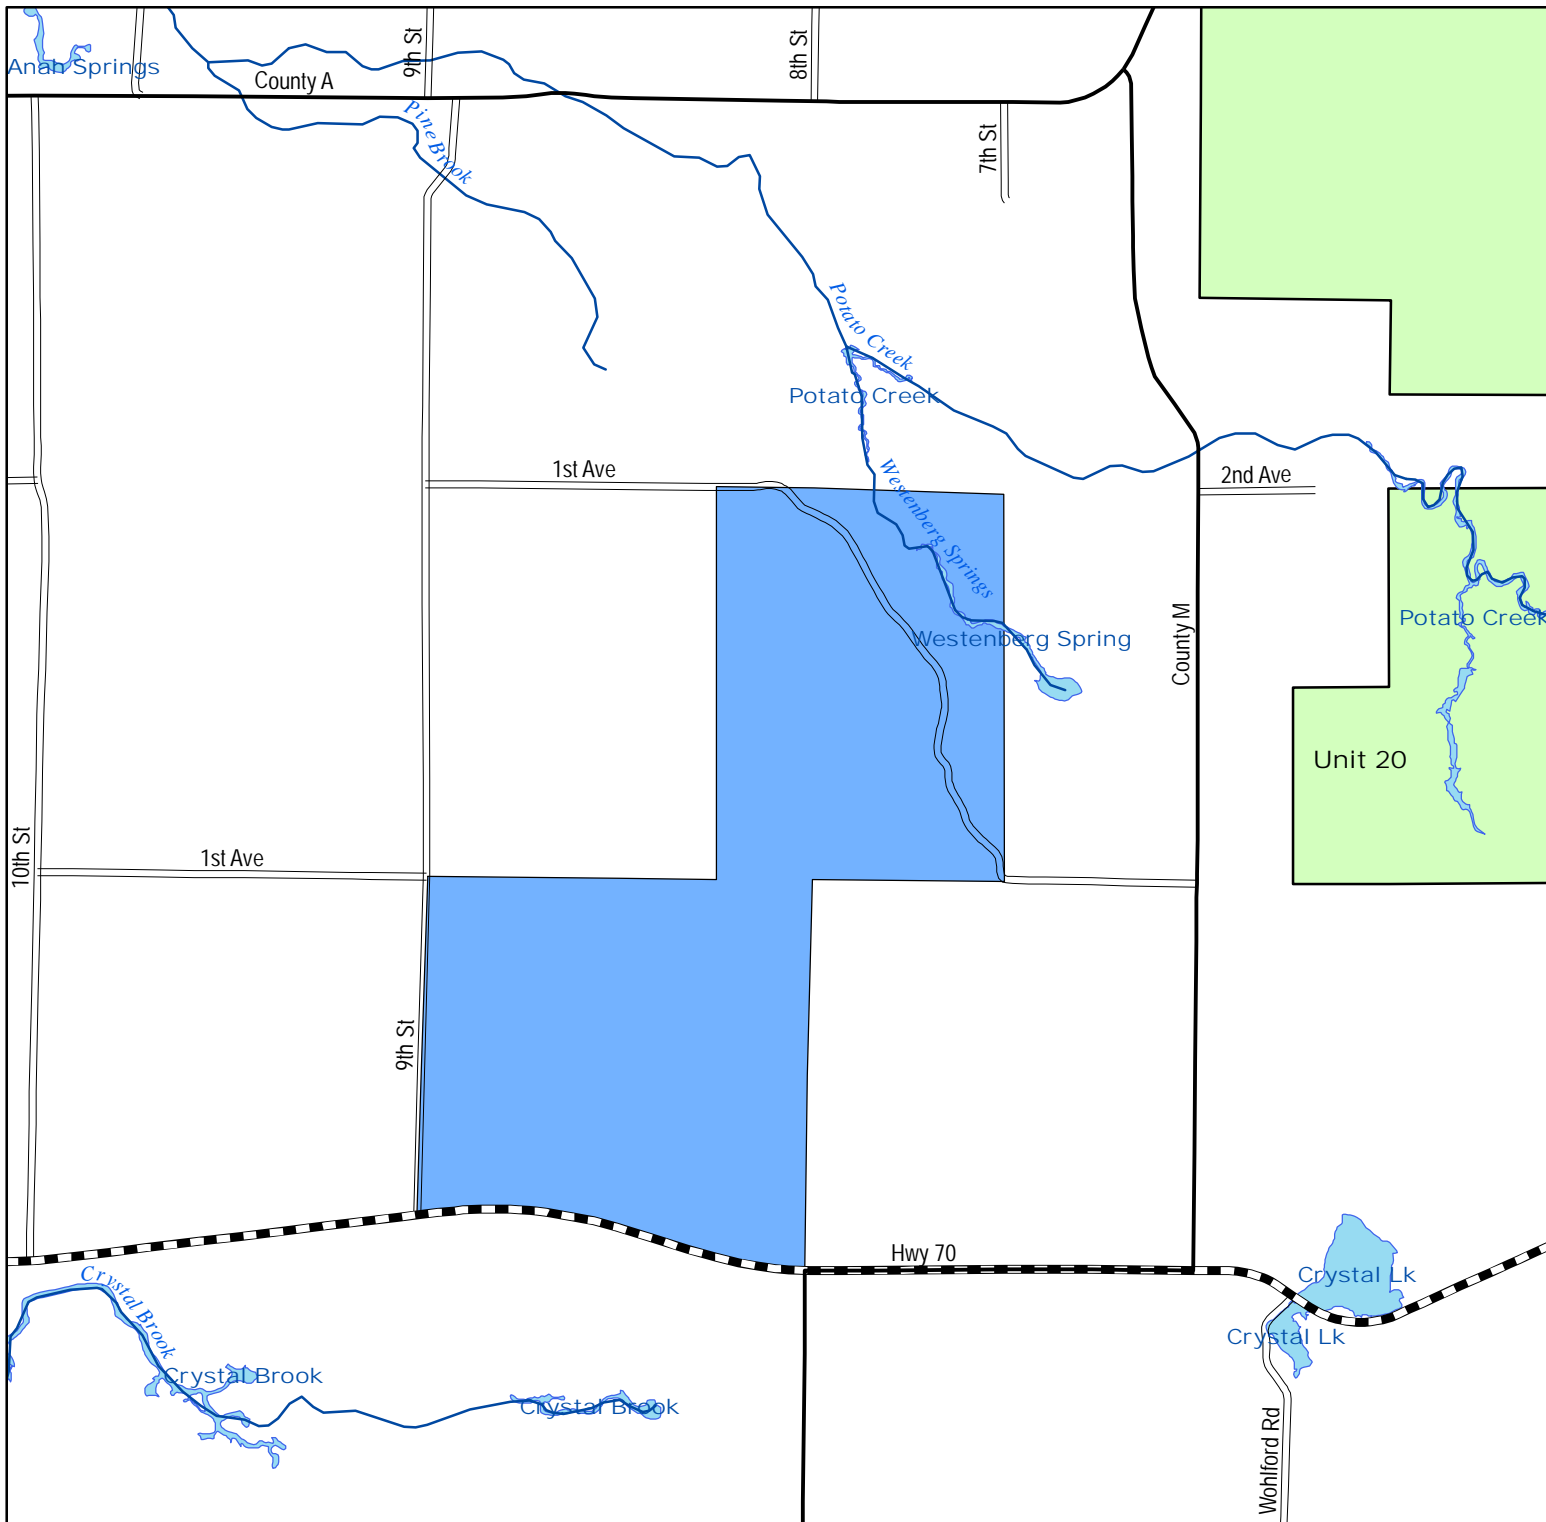

Integrated Resource Management Unit
 Westenberg Spring - Unit 21
 Only designated trails open to motor vehicles (see back for more information)

Legend

Forest trails open to motorized use

- Trail open to cars, trucks, ATV and Snowmobile
- Open to cars, trucks, ATV and Snowmobile / Snowmobile & ATV only Dec 1 - April 1
- Open to motor vehicles under 900 pounds (ATV)
- Open to motor vehicles under 900 pounds (ATV, snowmobile) Dec 1 - April 1

Public Roads

- County Forest Road
- County Highway
- Municipal Street
- Proposed County Forest Road
- State Highway
- Township Road

- Streams
- Water

Motorized Access Classification

- Closed to motorized use except designated ATV/Snowmobile trails
- Moderately open to motorized use (see individual unit maps for listing of roads open)
- Open to motorized use only on established roads and trails
- Other Forest Units