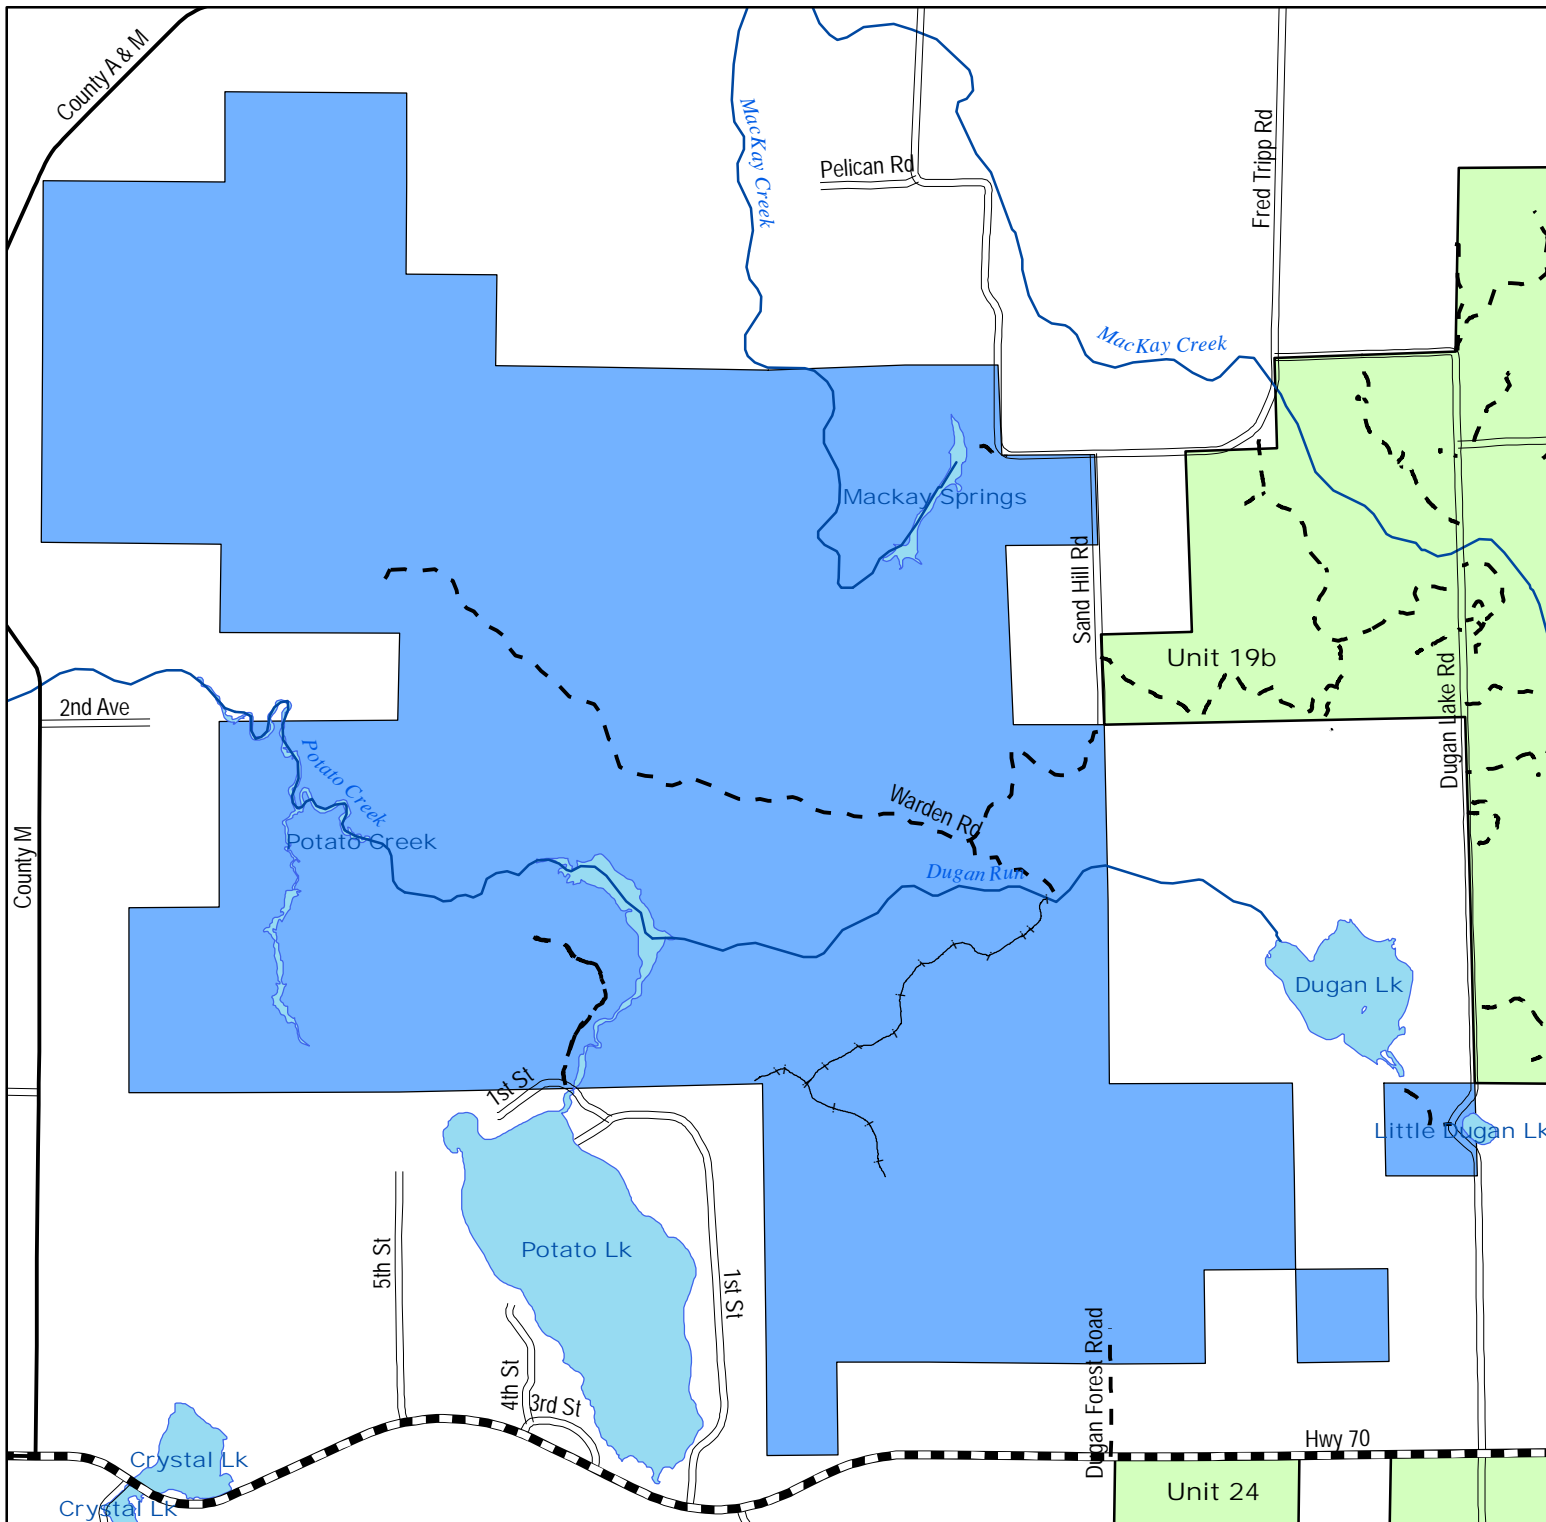

Integrated Resource Management Unit
 Dugan Run - Unit 20
 Only designated trails open to motor vehicles (see back for more information)

Legend

Forest trails open to motorized use

- Trail open to cars, trucks, ATV and Snowmobile
- Open to cars, trucks, ATV and Snowmobile / Snowmobile & ATV only Dec 1 - April 1
- Open to motor vehicles under 900 pounds (ATV)
- Open to motor vehicles under 900 pounds (ATV, snowmobile) Dec 1 - April 1

Public Roads

- County Forest Road
- County Highway
- Municipal Street
- Proposed County Forest Road
- State Highway
- Township Road

- Streams
- Water

Motorized Access Classification

- Closed to motorized use except designated ATV/Snowmobile trails
- Moderately open to motorized use (see individual unit maps for listing of roads open)
- Open to motorized use only on established roads and trails
- Other Forest Units