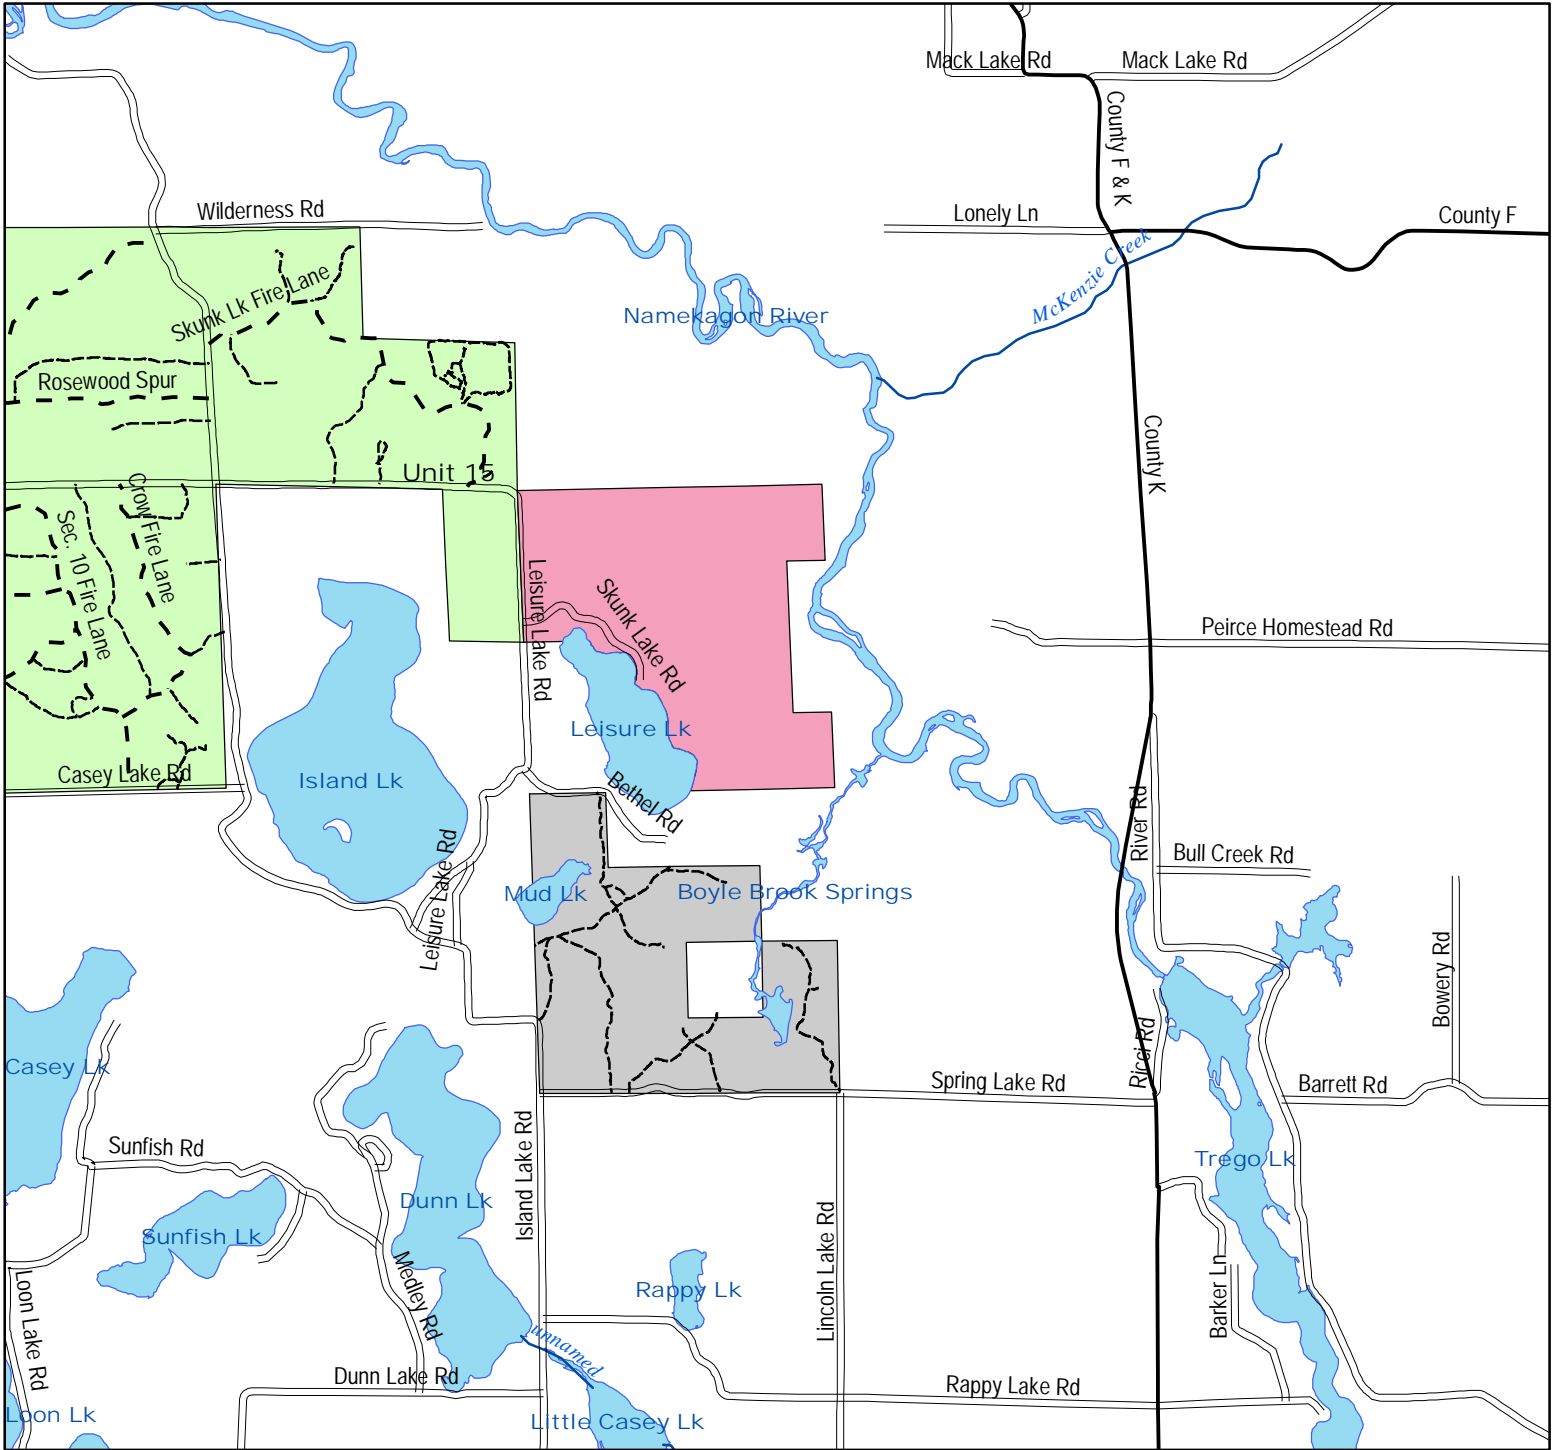

Integrated Resource Management Unit

Leisure Lake - Unit 16

South Unit: Established roads and trails open to motor vehicles unless otherwise signed, bermed or gated.

North Unit: Area closed to motor vehicle use except access to Youth Camp

(see back for more information)

Legend

Forest trails open to motorized use

- Trail open to cars, trucks, ATV and Snowmobile
- Open to cars, trucks, ATV and Snowmobile / Snowmobile & ATV only Dec 1 - April 1
- Open to motor vehicles under 900 pounds (ATV)
- Open to motor vehicles under 900 pounds (ATV, snowmobile) Dec 1 - April 1

Public Roads

- County Forest Road
- County Highway
- Municipal Street
- Proposed County Forest Road
- State Highway
- Township Road

Streams

Water

Motorized Access Classification

- Closed to motorized use except designated ATV/Snowmobile trails
- Moderately open to motorized use (see individual unit maps for listing of roads open)
- Open to motorized use only on established roads and trails
- Other Forest Units