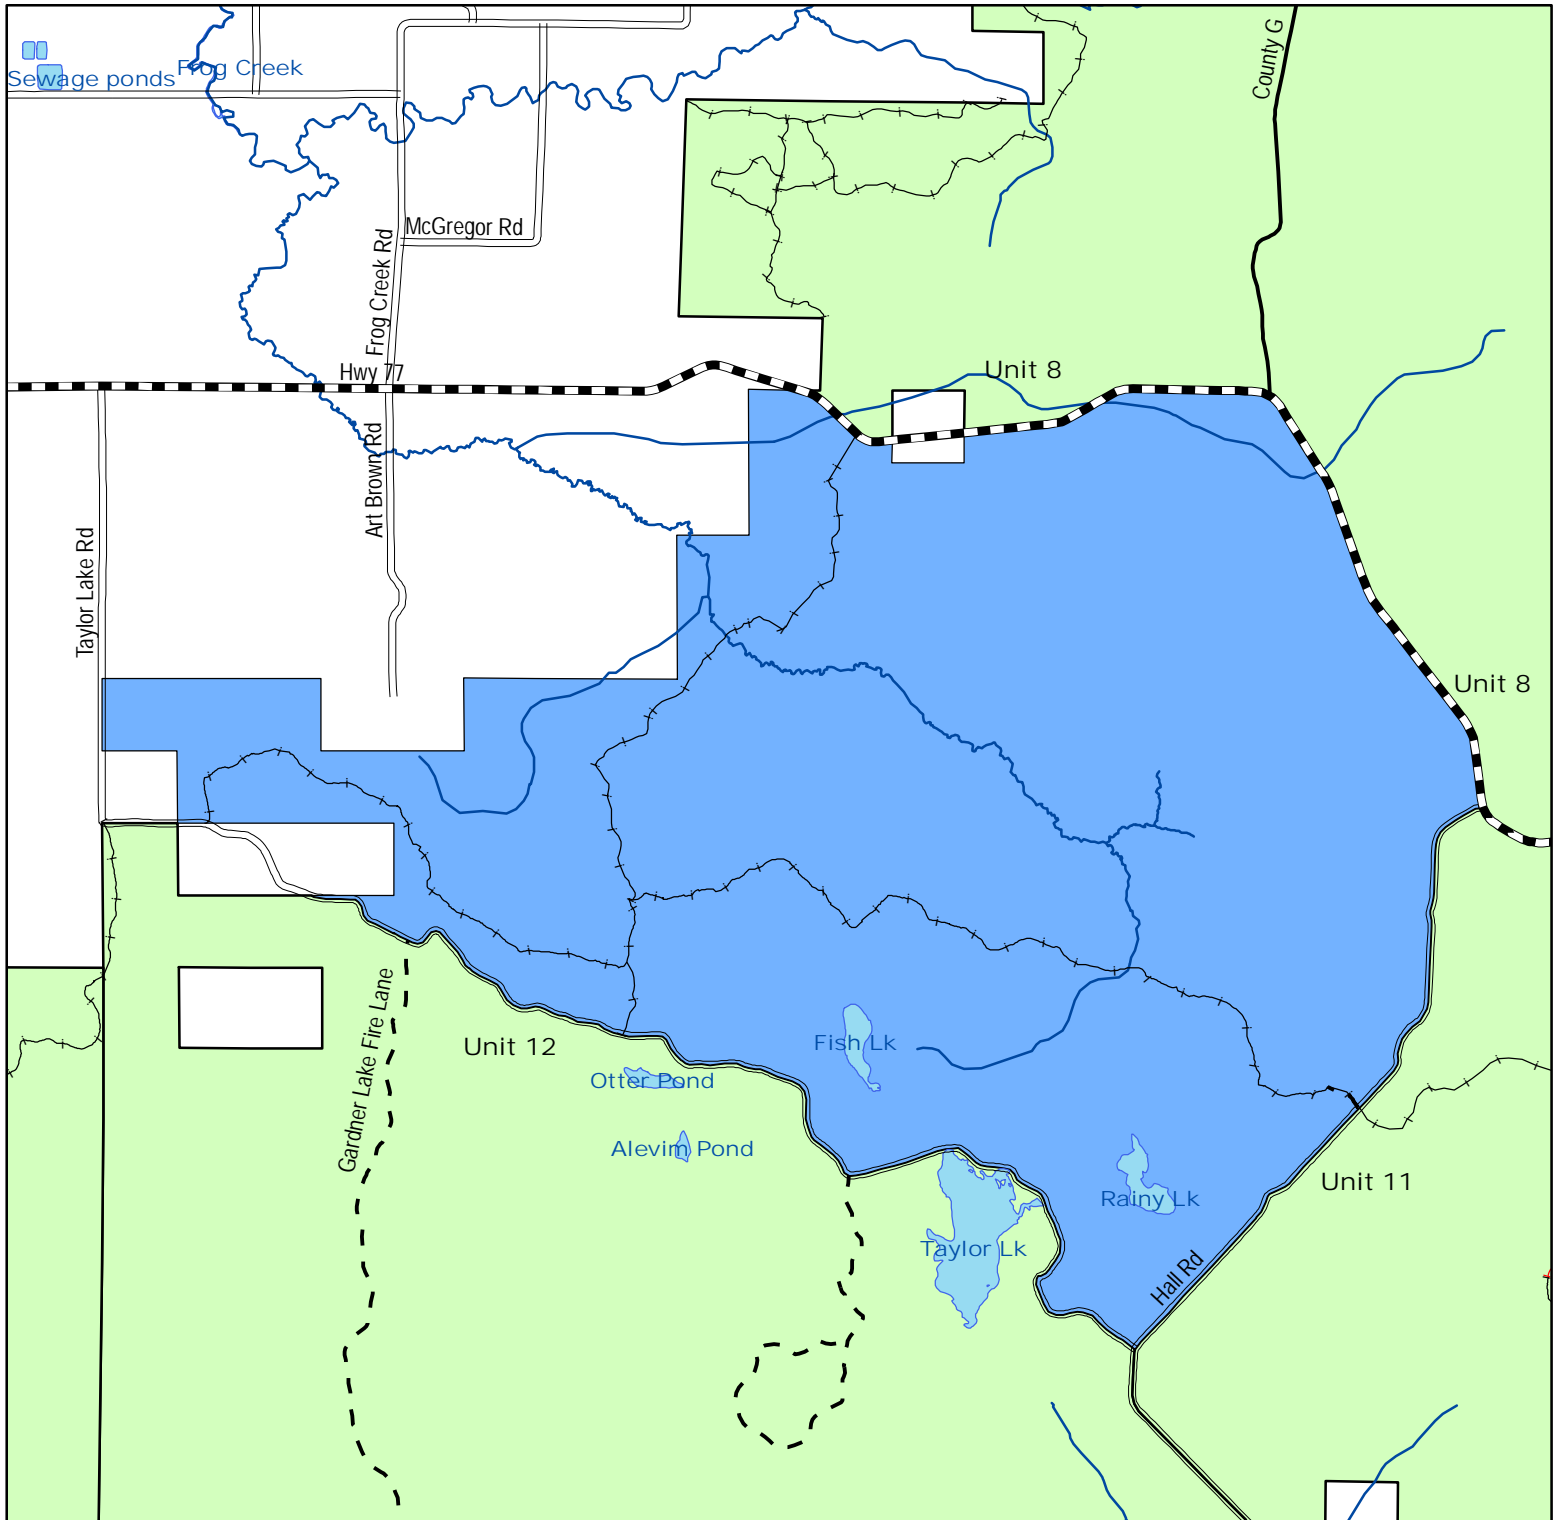

Integrated Resource Management Unit

Little Frog - Unit 10

Only designated trails open to motor vehicles (see back for more information)

Legend

Forest trails open to motorized use

- Trail open to cars, trucks, ATV and Snowmobile
- Open to cars, trucks, ATV and Snowmobile / Snowmobile & ATV only Dec 1 - April 1
- Open to motor vehicles under 900 pounds (ATV)
- Open to motor vehicles under 900 pounds (ATV, snowmobile) Dec 1 - April 1

Public Roads

- County Forest Road
- County Highway
- Municipal Street
- Proposed County Forest Road
- State Highway
- Township Road

- Streams
- Water

Motorized Access Classification

- Closed to motorized use except designated ATV/Snowmobile trails
- Moderately open to motorized use (see individual unit maps for listing of roads open)
- Open to motorized use only on established roads and trails
- Other Forest Units