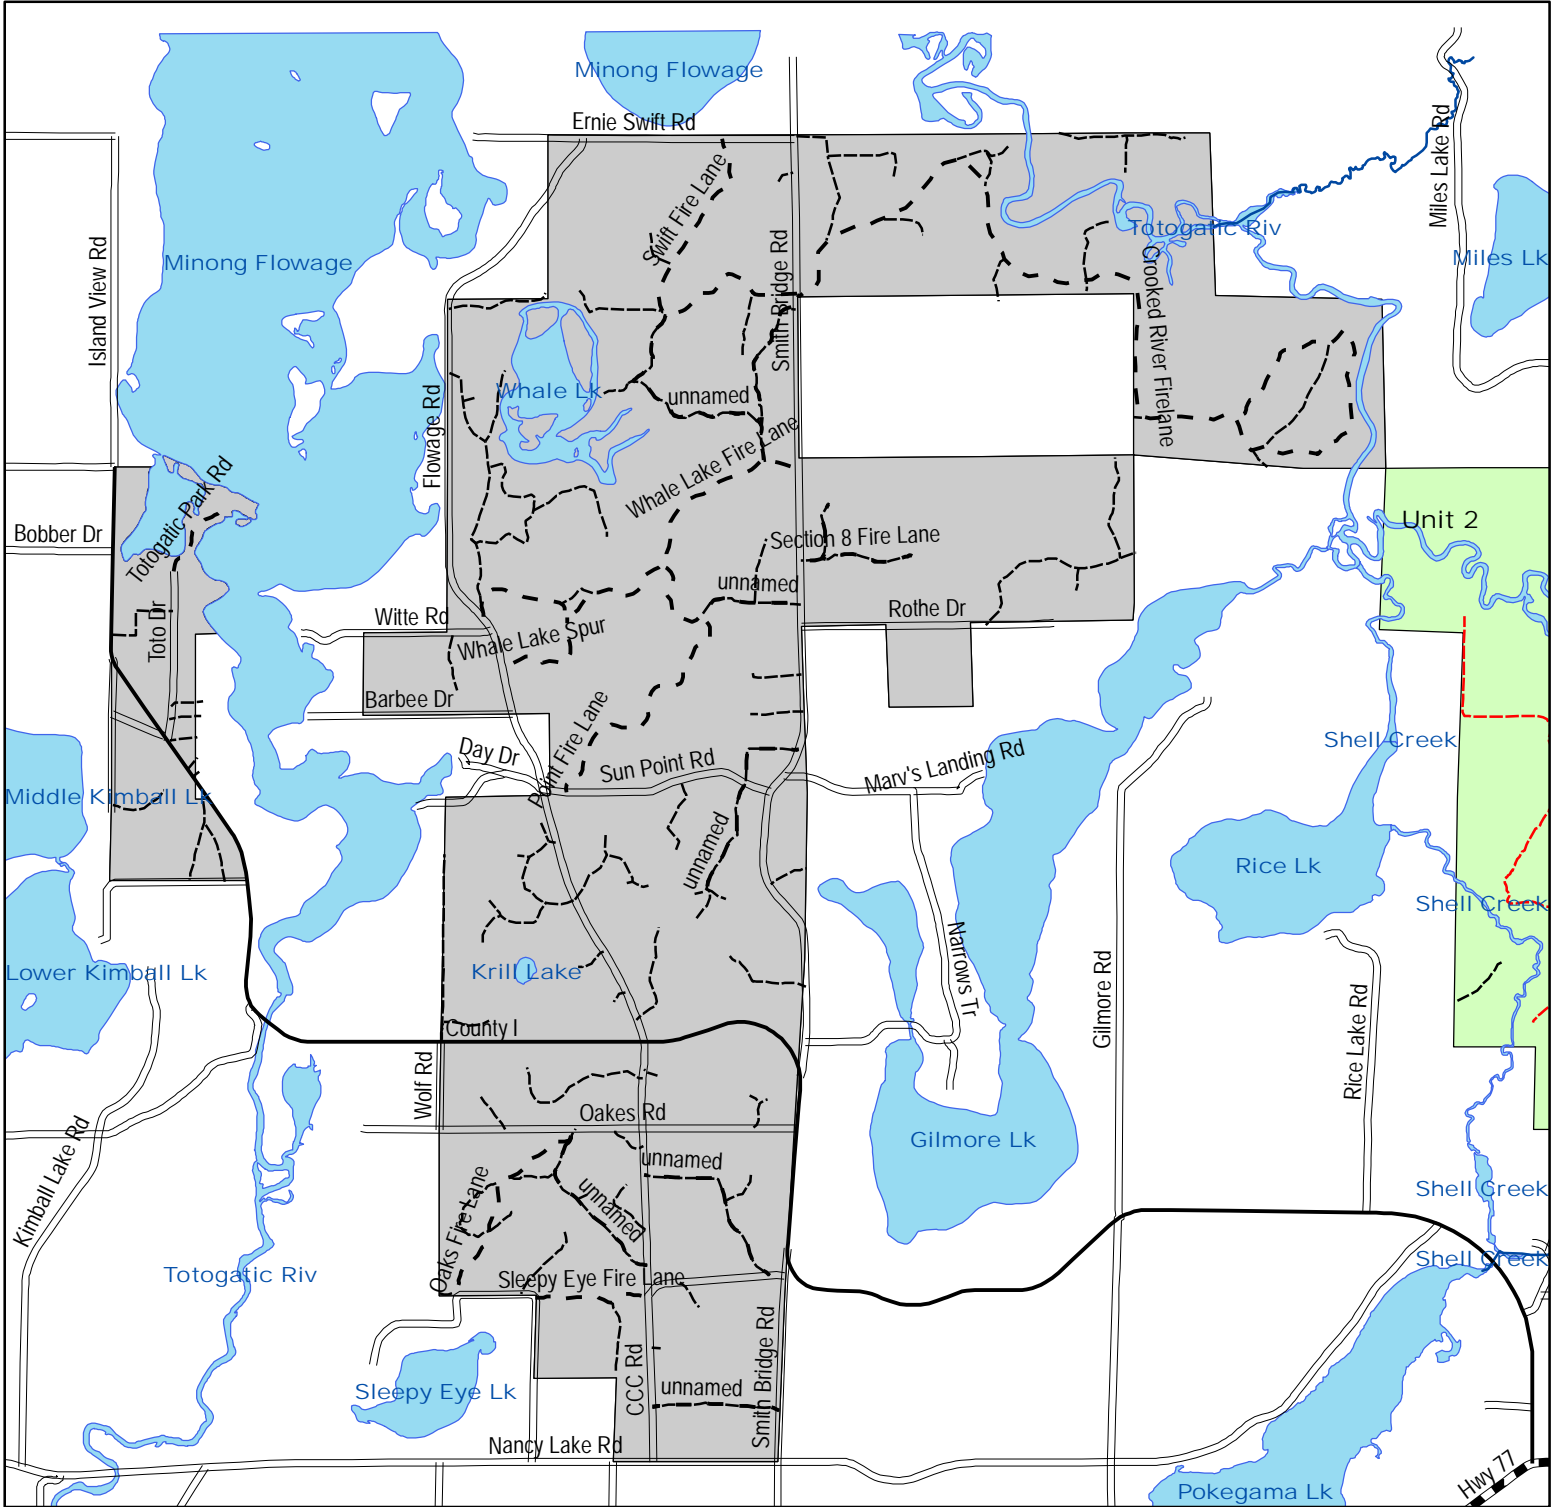

Integrated Resource Management Unit

Whale Lake - Unit 1

Established roads and trails open to motor vehicles unless otherwise signed, bermed or gated.
(see back for more information)

Legend

Forest trails open to motorized use

- Trail open to cars, trucks, ATV and Snowmobile
- - - Open to cars, trucks, ATV and snowmobile/non-motorized during winter
- Open to motor vehicles under 900 pounds (ATV)
- Open to motor vehicles under 900 pounds (ATV, snowmobile) Dec 1 - April 1

Public Roads

- - - County Forest Road
- County Highway
- Municipal Street
- - - Proposed County Forest Road
- State Highway
- Township Road

- Streams
- Water

Motorized Access Classification

- Closed to motorized use except designated ATV/Snowmobile trails
- Moderately open to motorized use (see individual unit maps for listing of roads open)
- Open to motorized use only on established roads and trails
- Other Forest Units