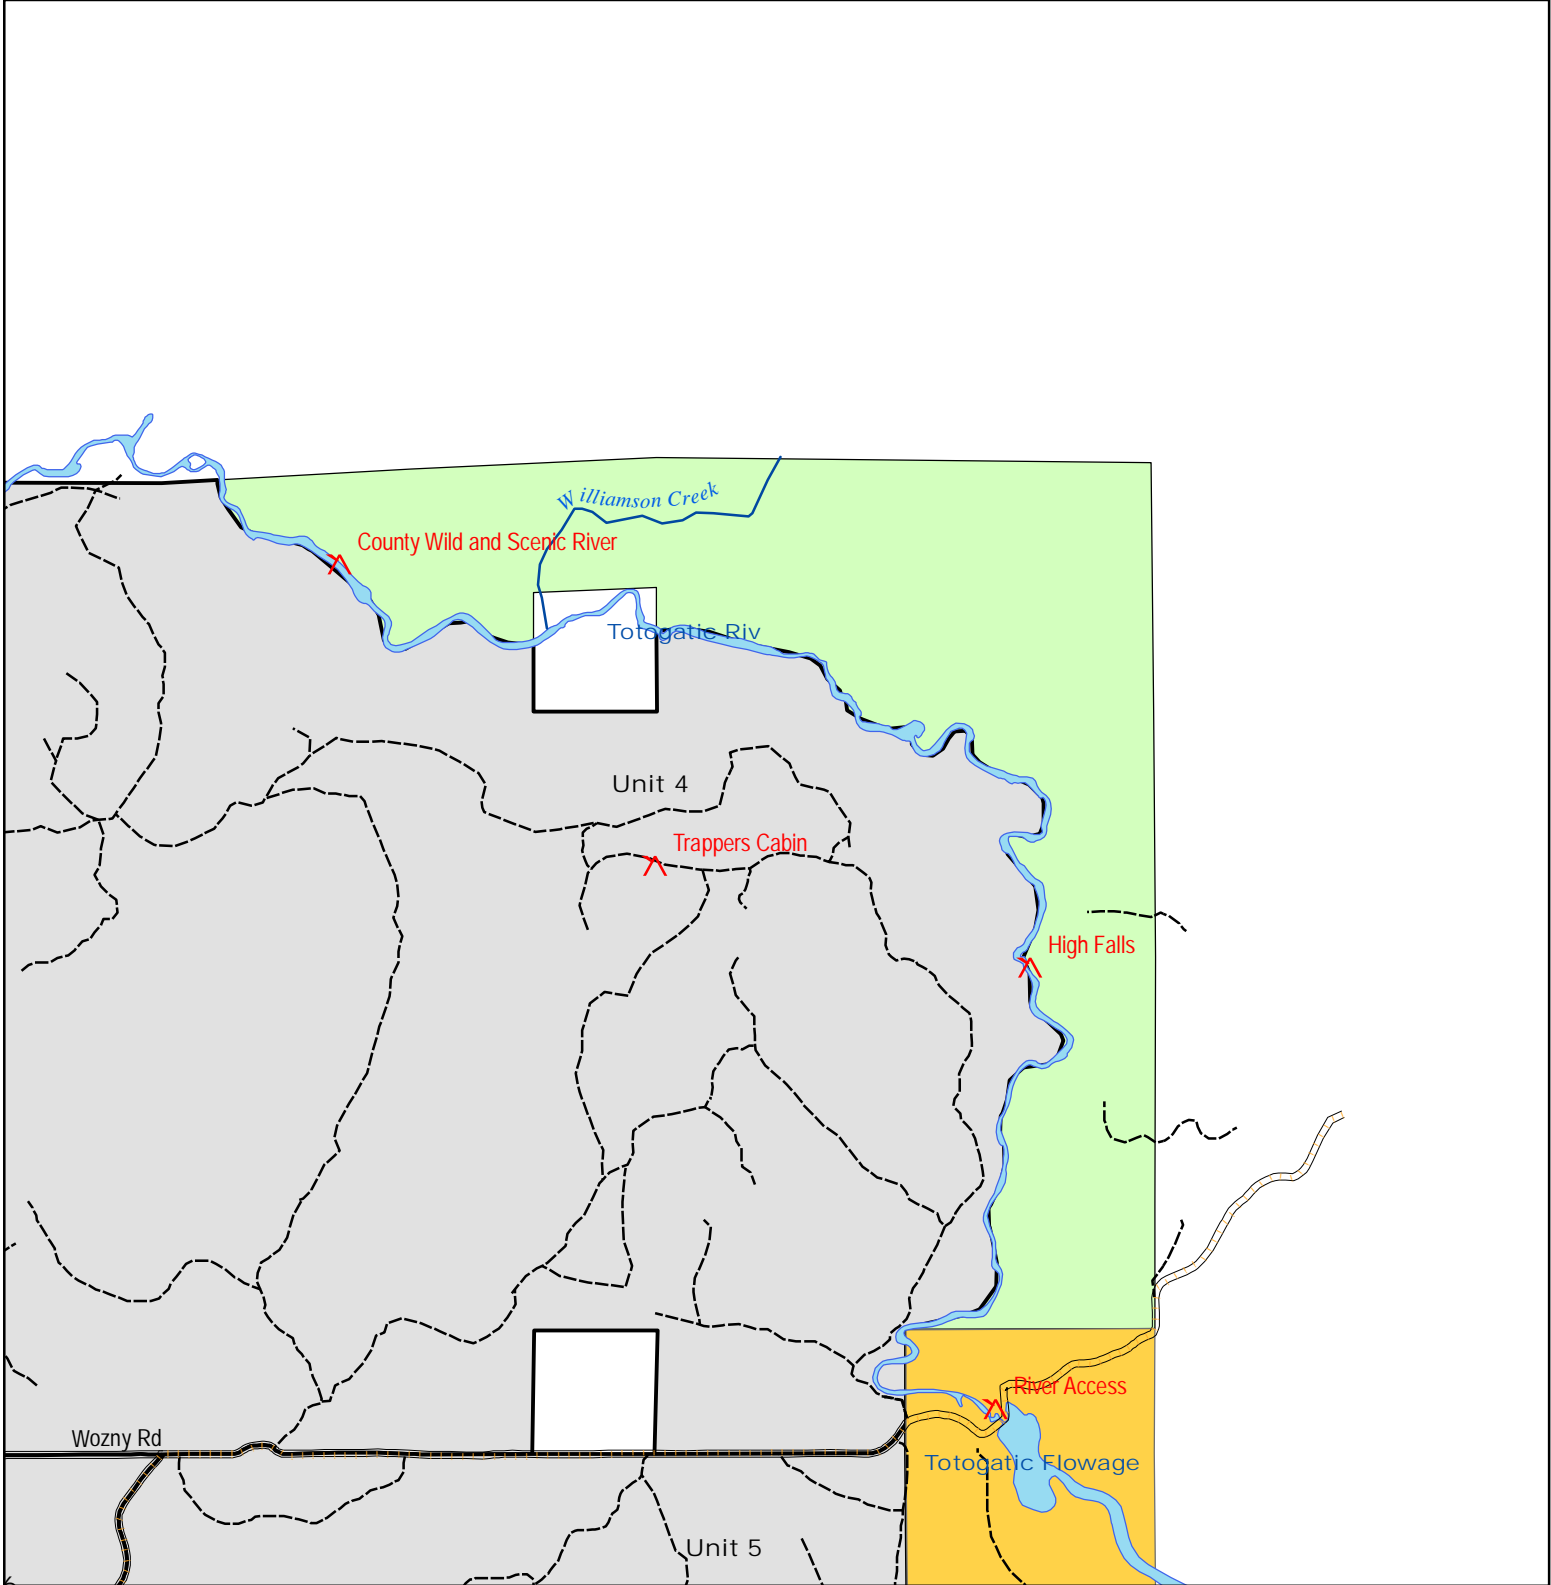

Integrated Resource Management Unit Silent Wood Primitive Area - Unit 29

Legend

- | | | |
|---|---|--|
| <ul style="list-style-type: none"> X Points of Interest ---- Stony Brook ATV/Snowmobile Trail ---- Forest Trails ---- Snowmobile Trails ---- Ice Age Trail | <p>Public Roads</p> <p>TYPE</p> <ul style="list-style-type: none"> ---- County Forest Road — County Highway — Municipal Street ---- Proposed County Forest Road — State Highway — Township Road — Streams ■ Water ■ WDNR Lands | <p>Forest Unit</p> <ul style="list-style-type: none"> Other Forest Units <p>UNIT</p> <ul style="list-style-type: none"> Unit 29 - Silent Wood |
|---|---|--|