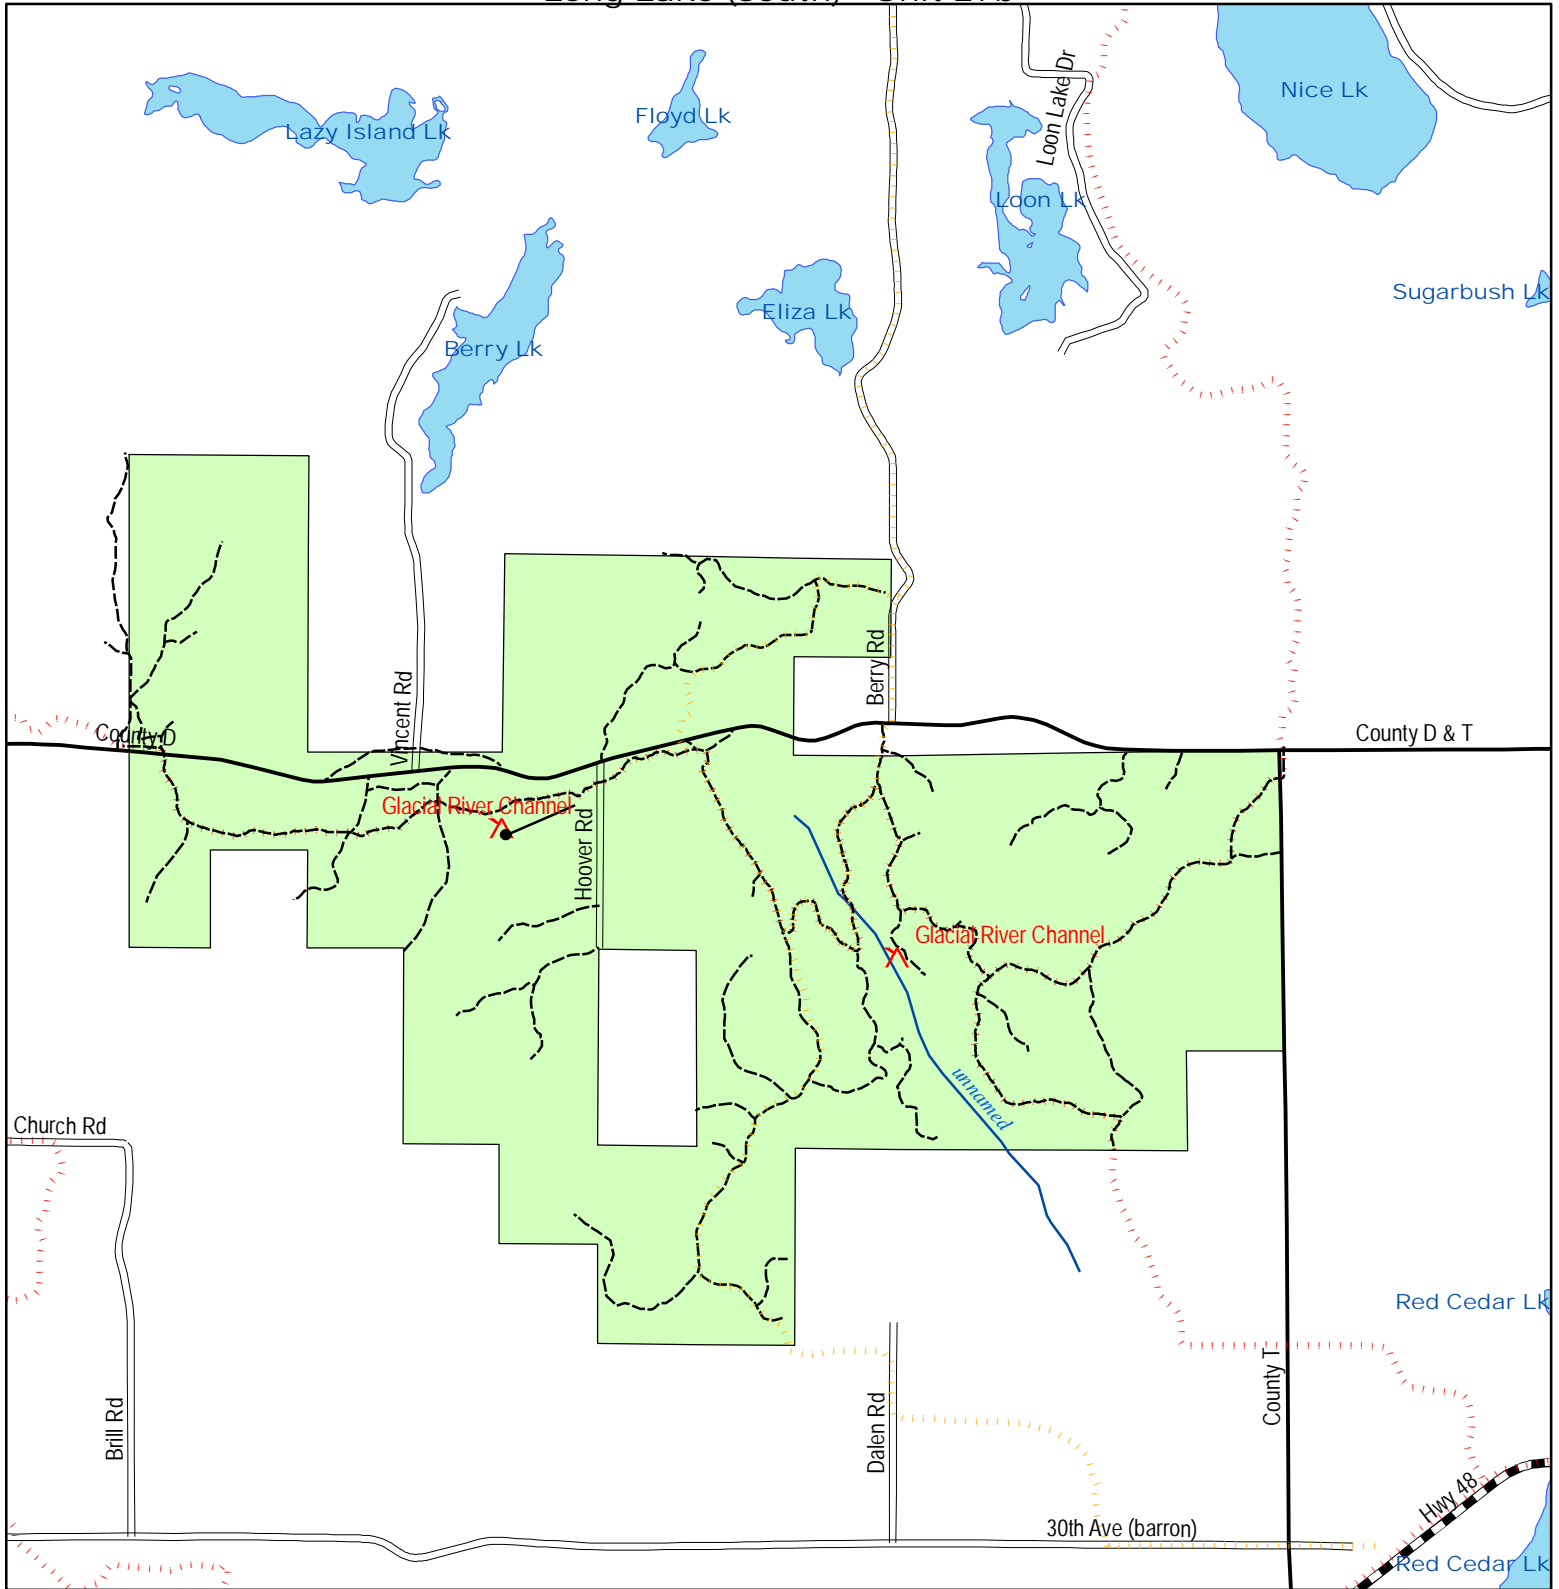

Integrated Resource Management Unit Long Lake (south) - Unit 27b

Legend

- X Points of Interest
- Spider Lake ATV/Snowmobile Trails
- Forest Trails
- Snowmobile Trails

Public Roads

- TYPE**
- County Forest Road
 - County Highway
 - Municipal Street
 - Proposed County Forest Road
 - State Highway
 - Township Road
 - Streams
 - Water

Forest Unit

- Other Forest Units
- UNIT
Unit 27b - Long Lake (south)