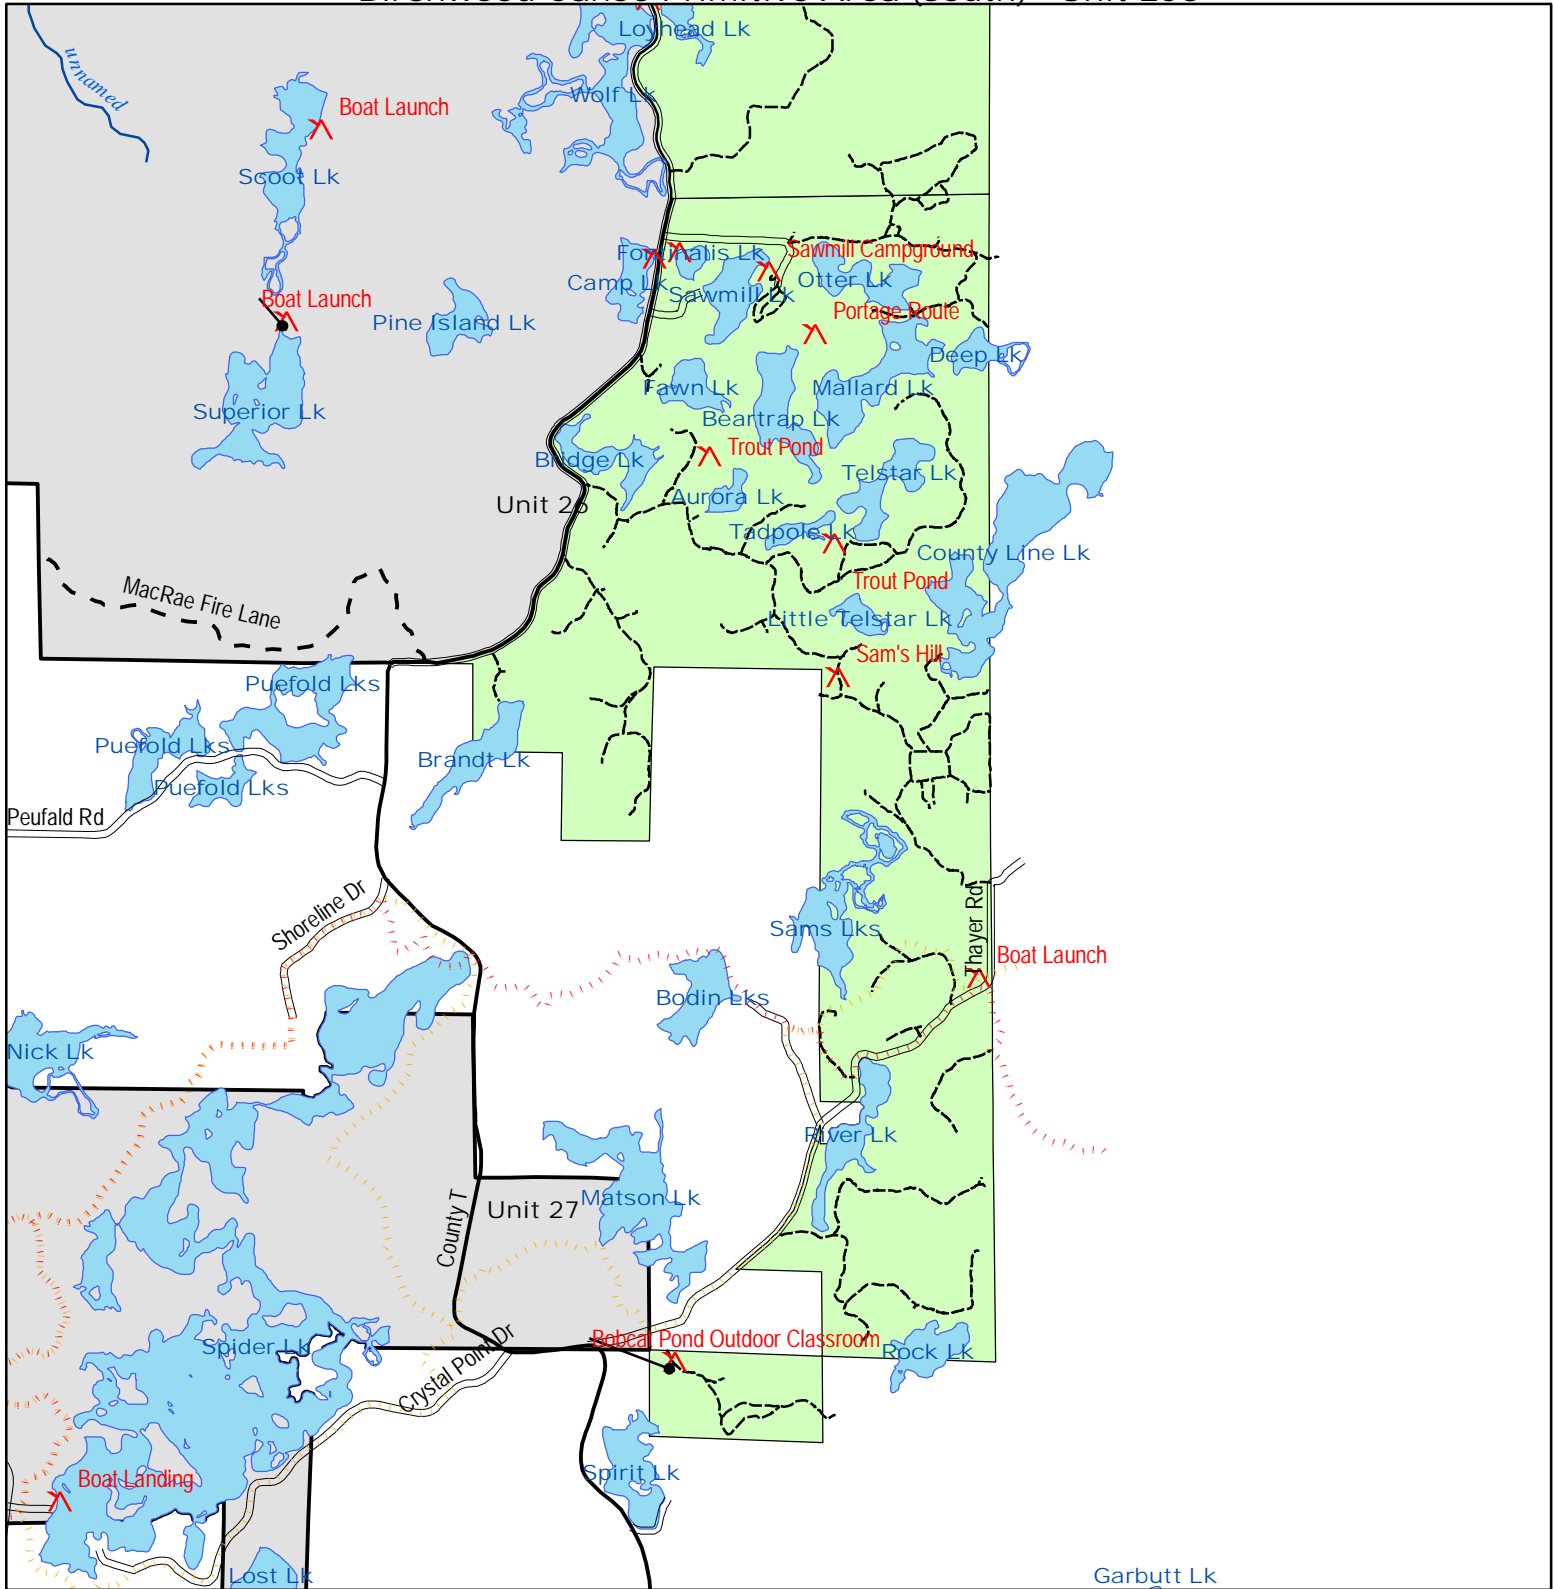

Integrated Resource Management Unit Birchwood Canoe Primitive Area (south) - Unit 25c

Legend

- | | | |
|--|------------------------|---|
|  | Points of Interest | Public Roads |
|  | Spider Lake ATV Trails | TYPE |
|  | Snowmobile Trails |  County Forest Road |
|  | Forest Trails |  County Highway |
| | |  Municipal Street |
| | |  Proposed County Forest Road |
| | |  State Highway |
| | |  Township Road |
| | |  Streams |
| | |  Water |

Forest Unit

- | | |
|---|------------------------------------|
|  | Other Forest Units |
| UNIT | |
|  | Unit 25c - Birchwood Canoe (south) |