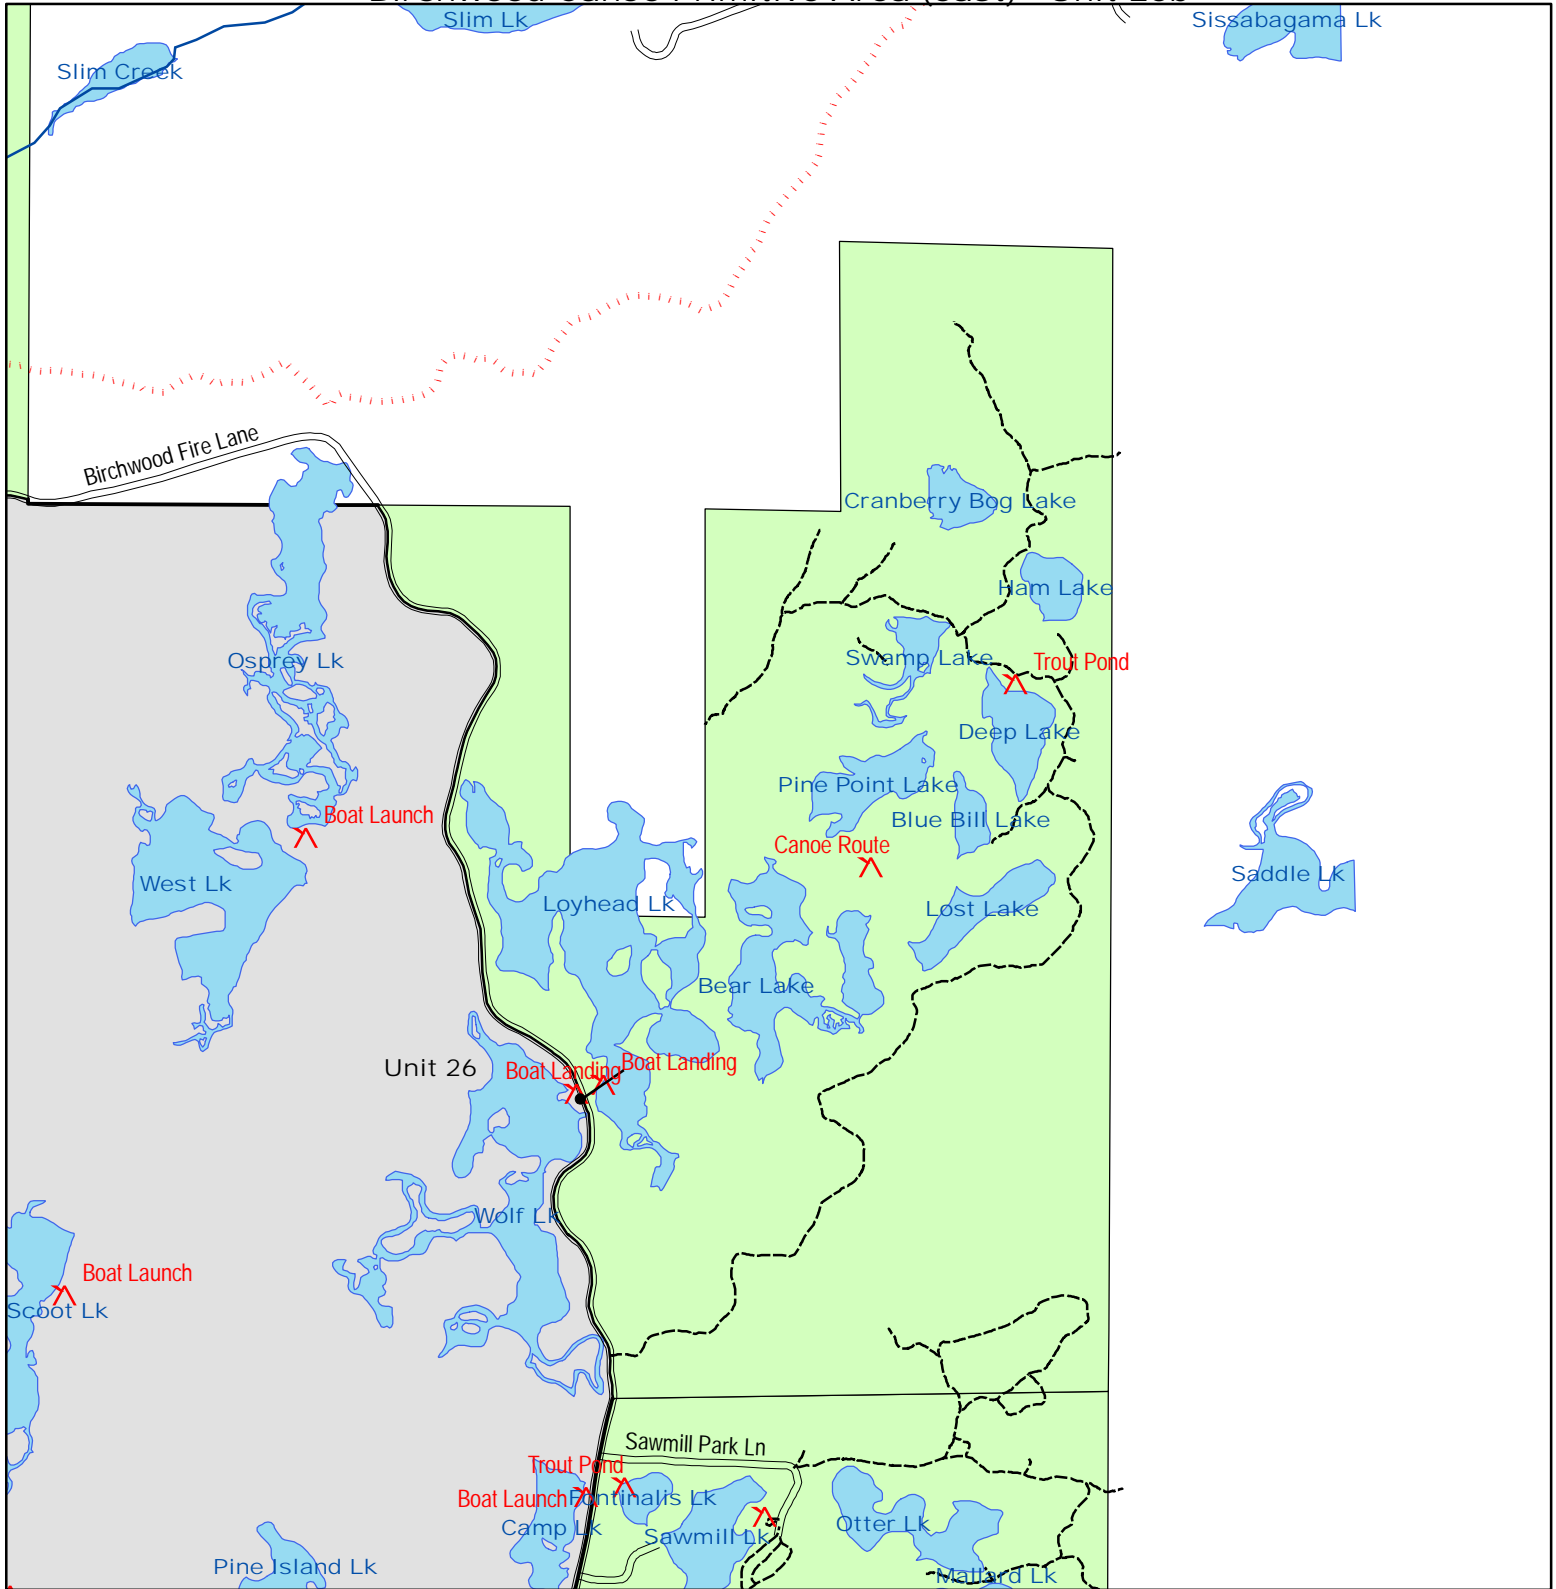

Integrated Resource Management Unit Birchwood Canoe Primitive Area (east) - Unit 25b

Legend

- | | | |
|---|---|---|
| <ul style="list-style-type: none"> X Points of Interest Snowmobile Trails - - - Forest Trails Public Roads - - - Proposed County Forest Road ▬ State Highway ▬ Township Road ▬ Streams ▬ Water | <p>TYPE</p> <ul style="list-style-type: none"> - - - County Forest Road ▬ County Highway ▬ Municipal Street | <p>Forest Unit</p> <ul style="list-style-type: none"> ▬ Other Forest Units <p>UNIT</p> <ul style="list-style-type: none"> ▬ Unit 25b - Birchwood Canoe (east) |
|---|---|---|