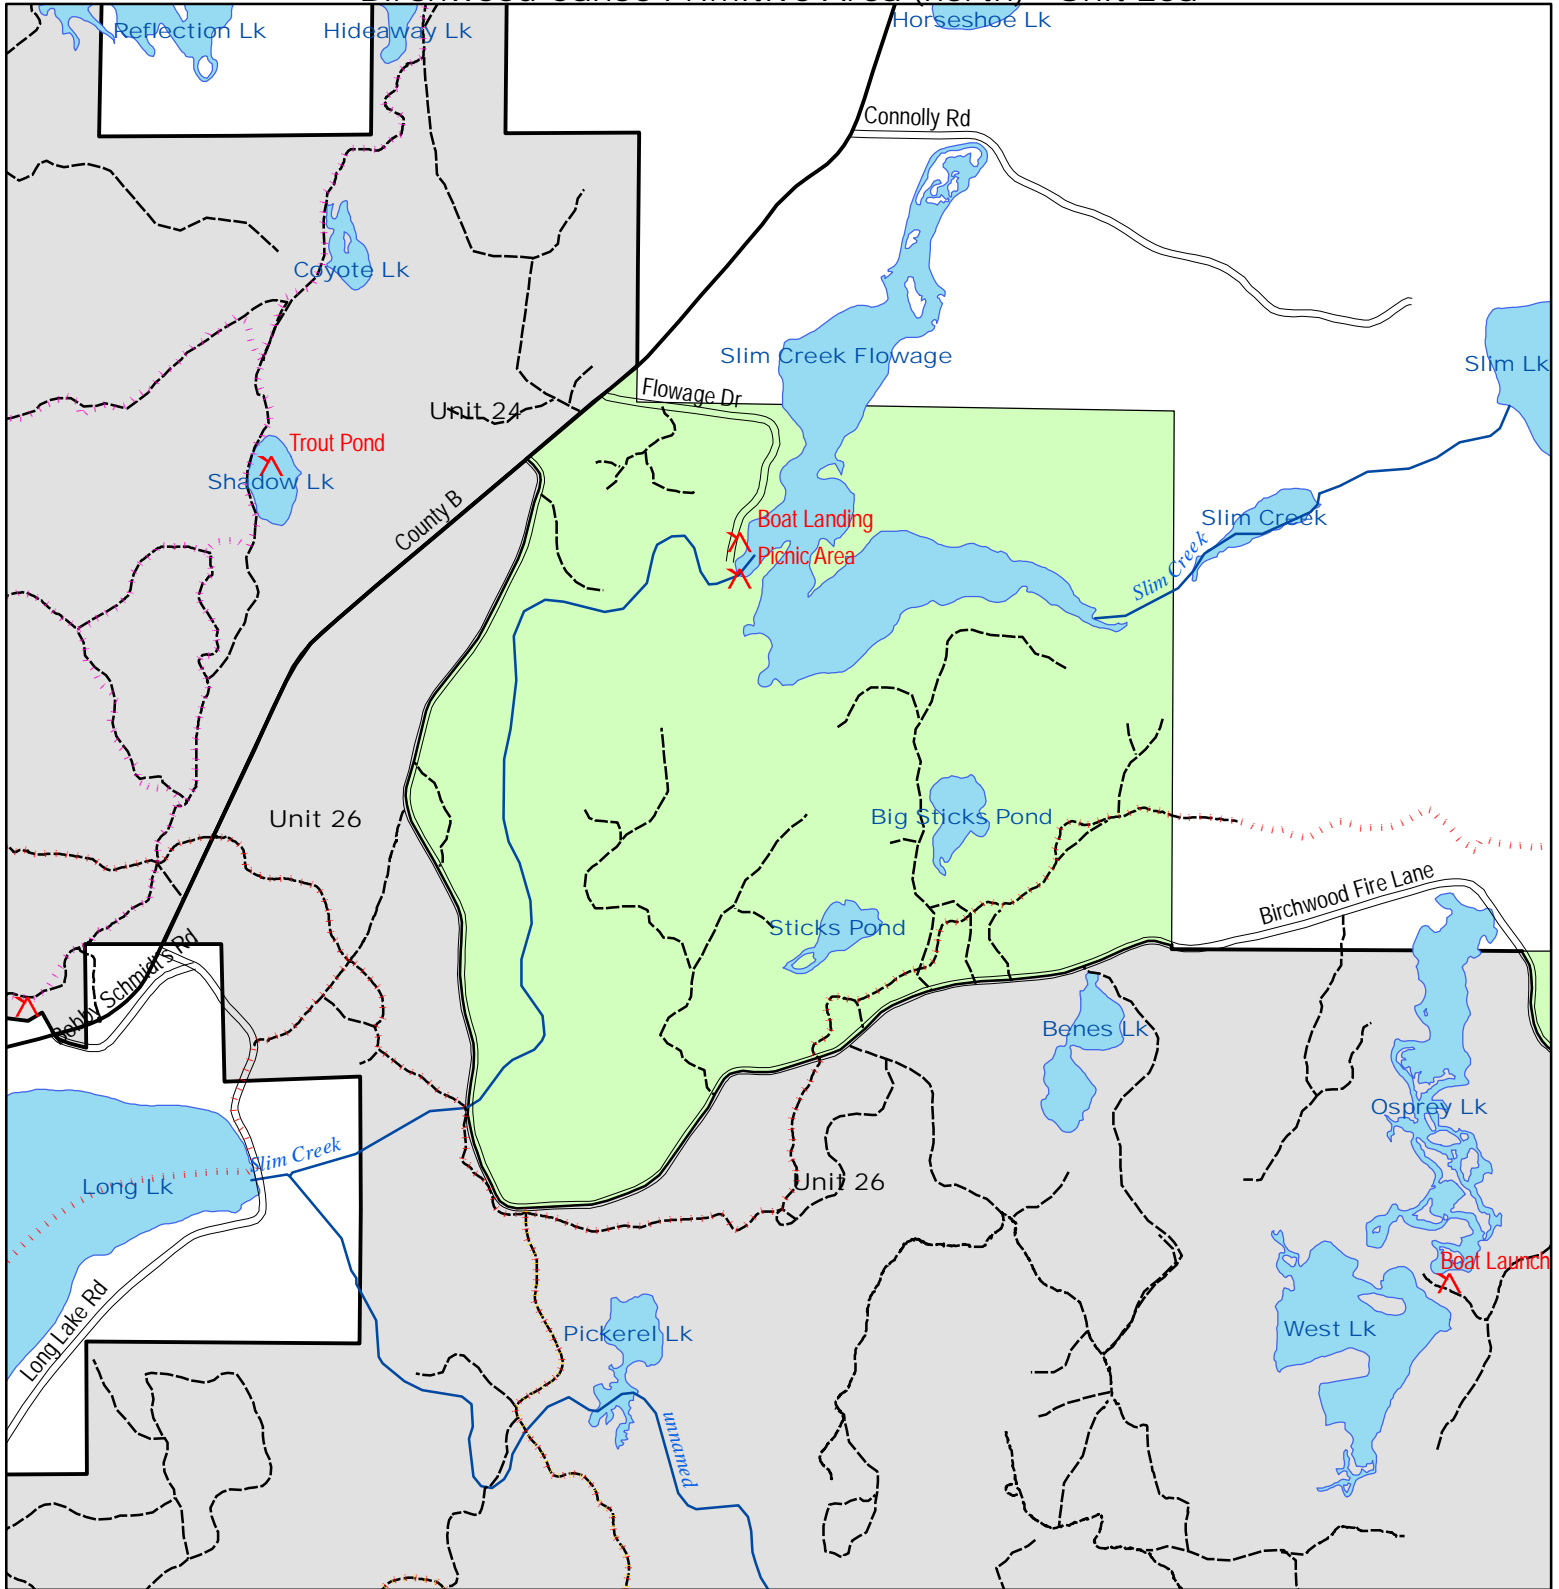

Integrated Resource Management Unit Birchwood Canoe Primitive Area (north) - Unit 25a

Legend

- ▲ Points of Interest
- ||||| horse_south_draft
- ||||| Spider Lake ATV/Snowmobile Trails
- ||||| Nordic Ski Trail
- ||||| Snowmobile Trails
- Forest Trails

Public Roads

- TYPE**
- County Forest Road
 - County Highway
 - Municipal Street
 - Proposed County Forest Road
 - ▬ State Highway
 - Township Road
 - Streams
 - Water

Forest Unit

- Other Forest Units
- UNIT
Unit 25a - Birchwood Canoe (north)