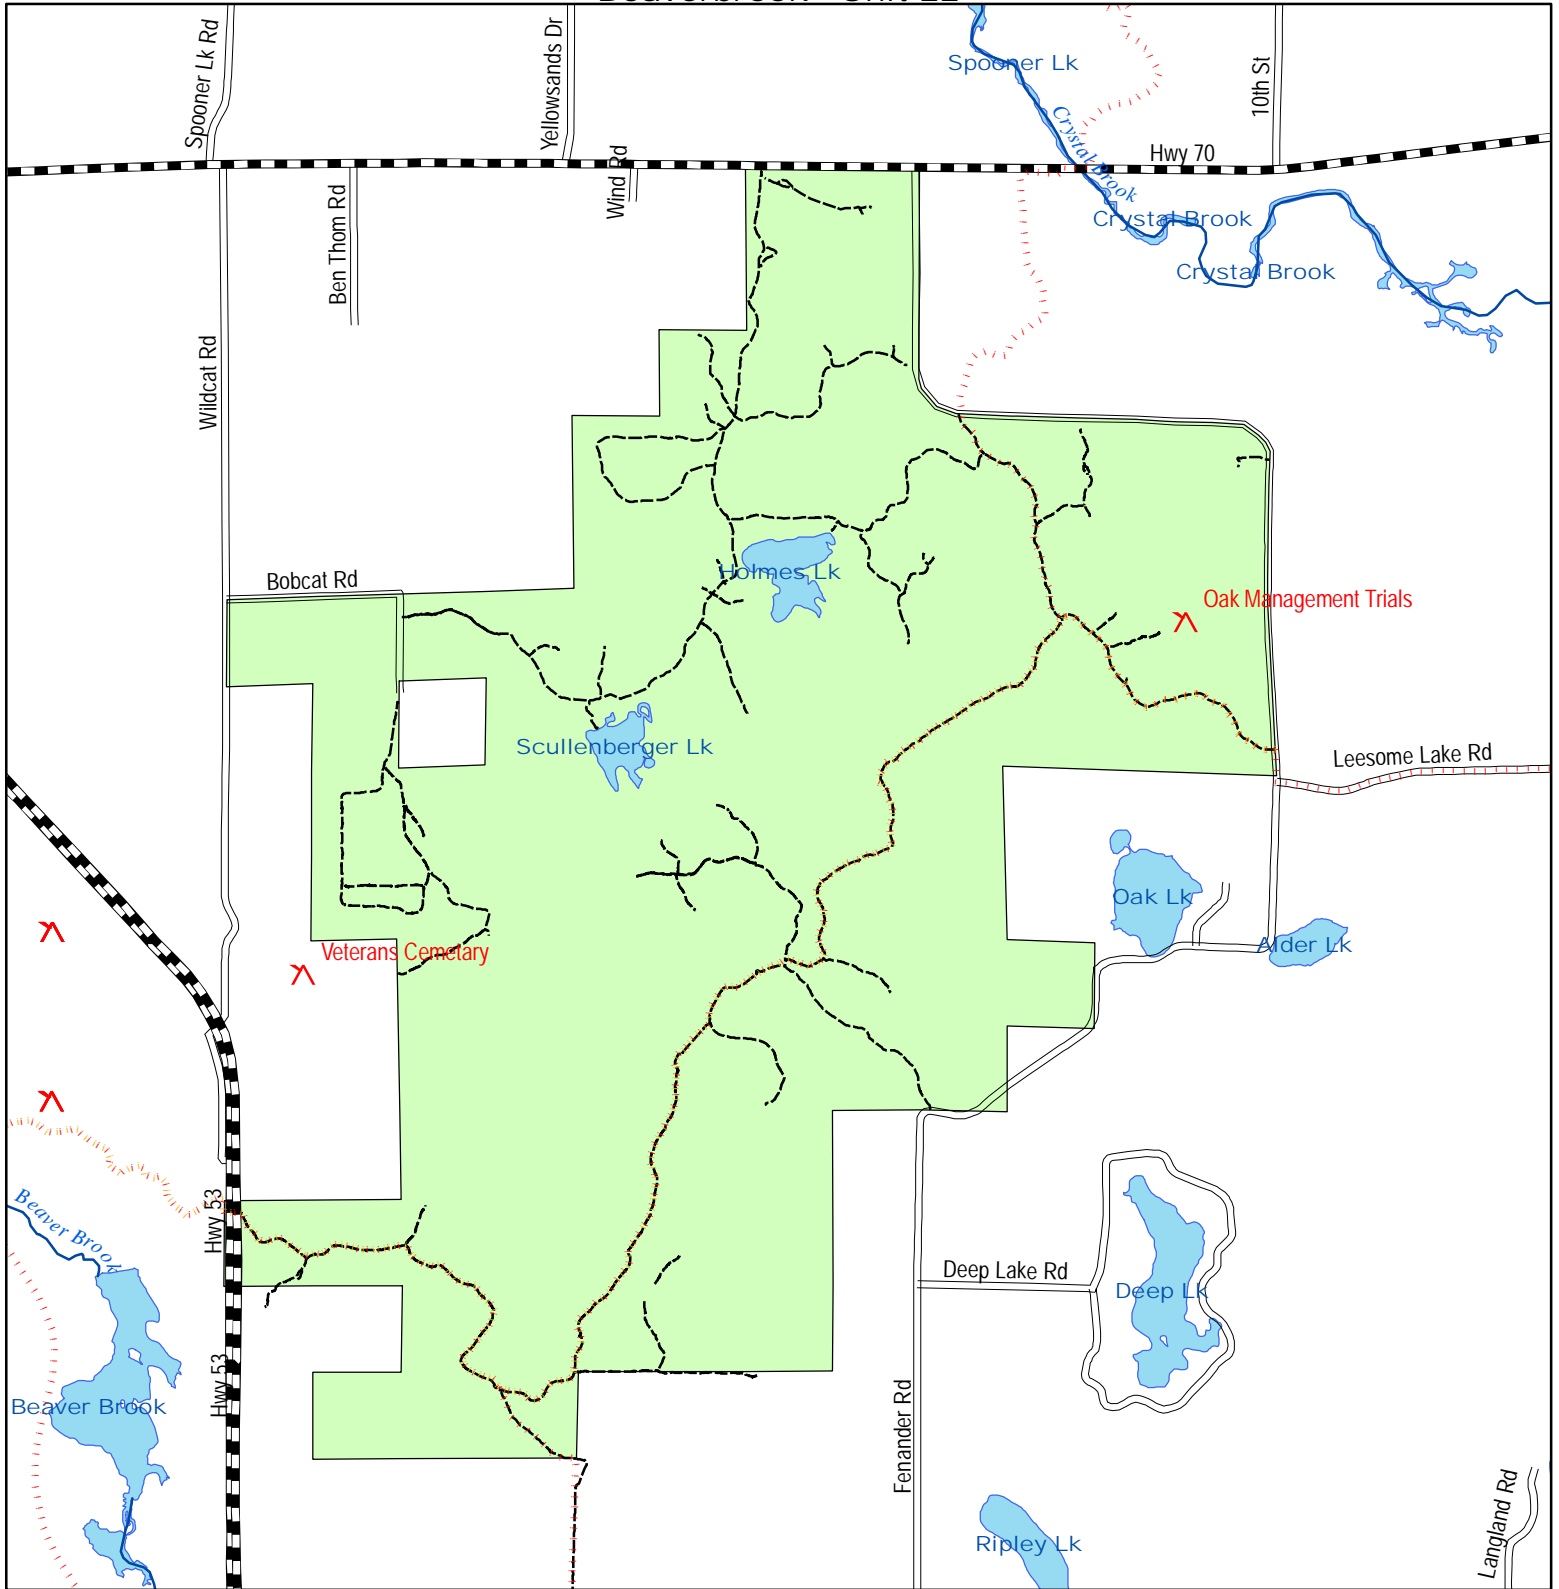

Integrated Resource Management Unit Beaverbrook - Unit 22

Legend

- Points of Interest
- Beaverbrook ATV/Snowmobile Trail
- Snowmobile Trails
- Forest Trails

Public Roads

- TYPE**
- County Forest Road
 - County Highway
 - Municipal Street
 - Proposed County Forest Road
 - State Highway
 - Township Road
 - Streams
 - Water

Forest Unit

- Other Forest Units
- UNIT
Unit 22 - Beaverbrook