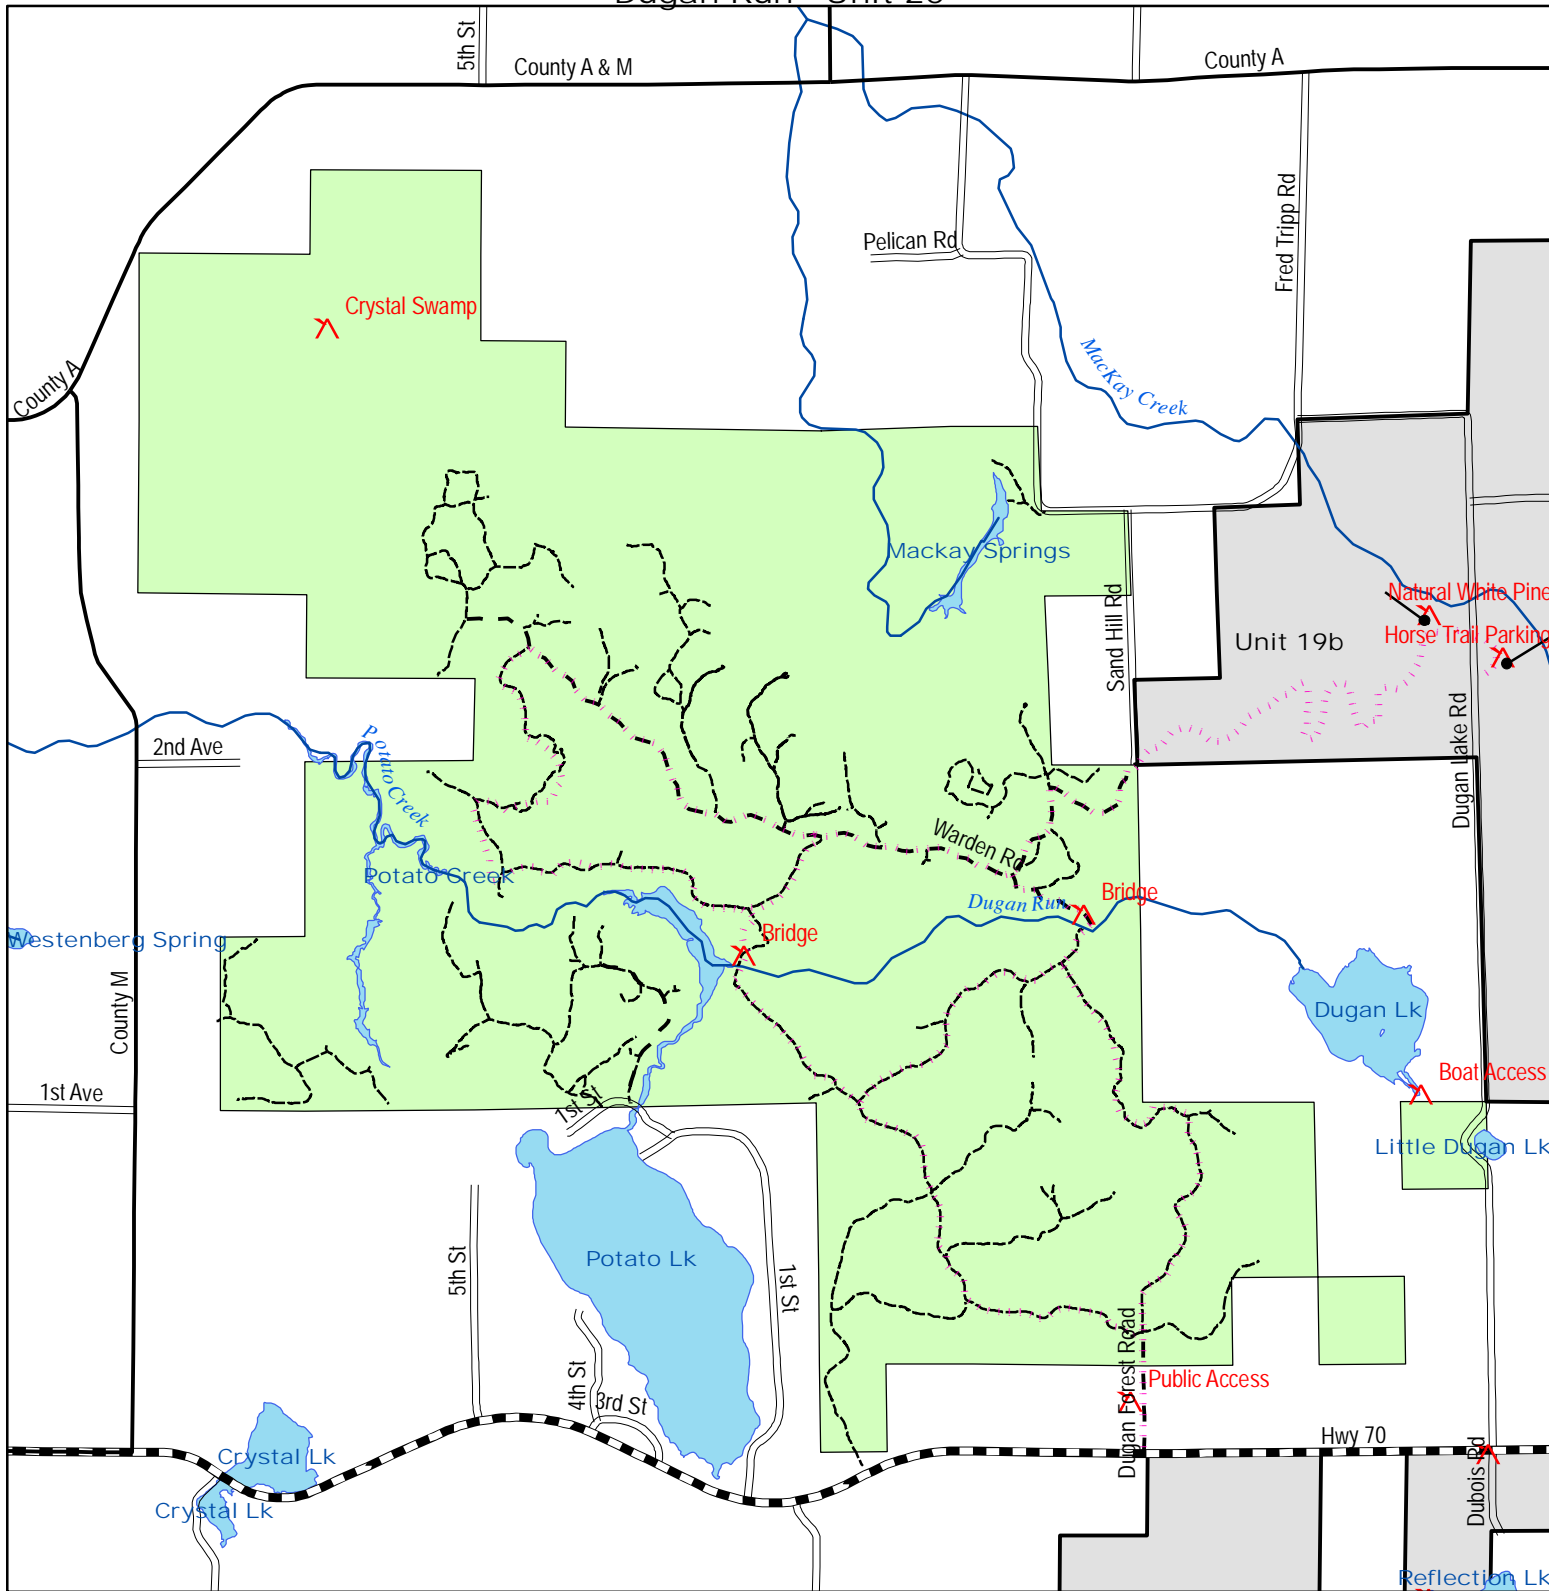

Integrated Resource Management Unit Dugan Run - Unit 20

Legend

- | | | |
|---|--------------------|---|
| <ul style="list-style-type: none"> X Points of Interest ---- Dugan Run Horse Trail ---- Forest Trails <p>Public Roads</p> <ul style="list-style-type: none"> County Forest Road County Highway Municipal Street Proposed County Forest Road State Highway Township Road — Streams Water | <p>TYPE</p> | <p>Forest Unit</p> <ul style="list-style-type: none"> Other Forest Units <p>UNIT</p> <ul style="list-style-type: none"> Unit 20 - Dugan Run |
|---|--------------------|---|