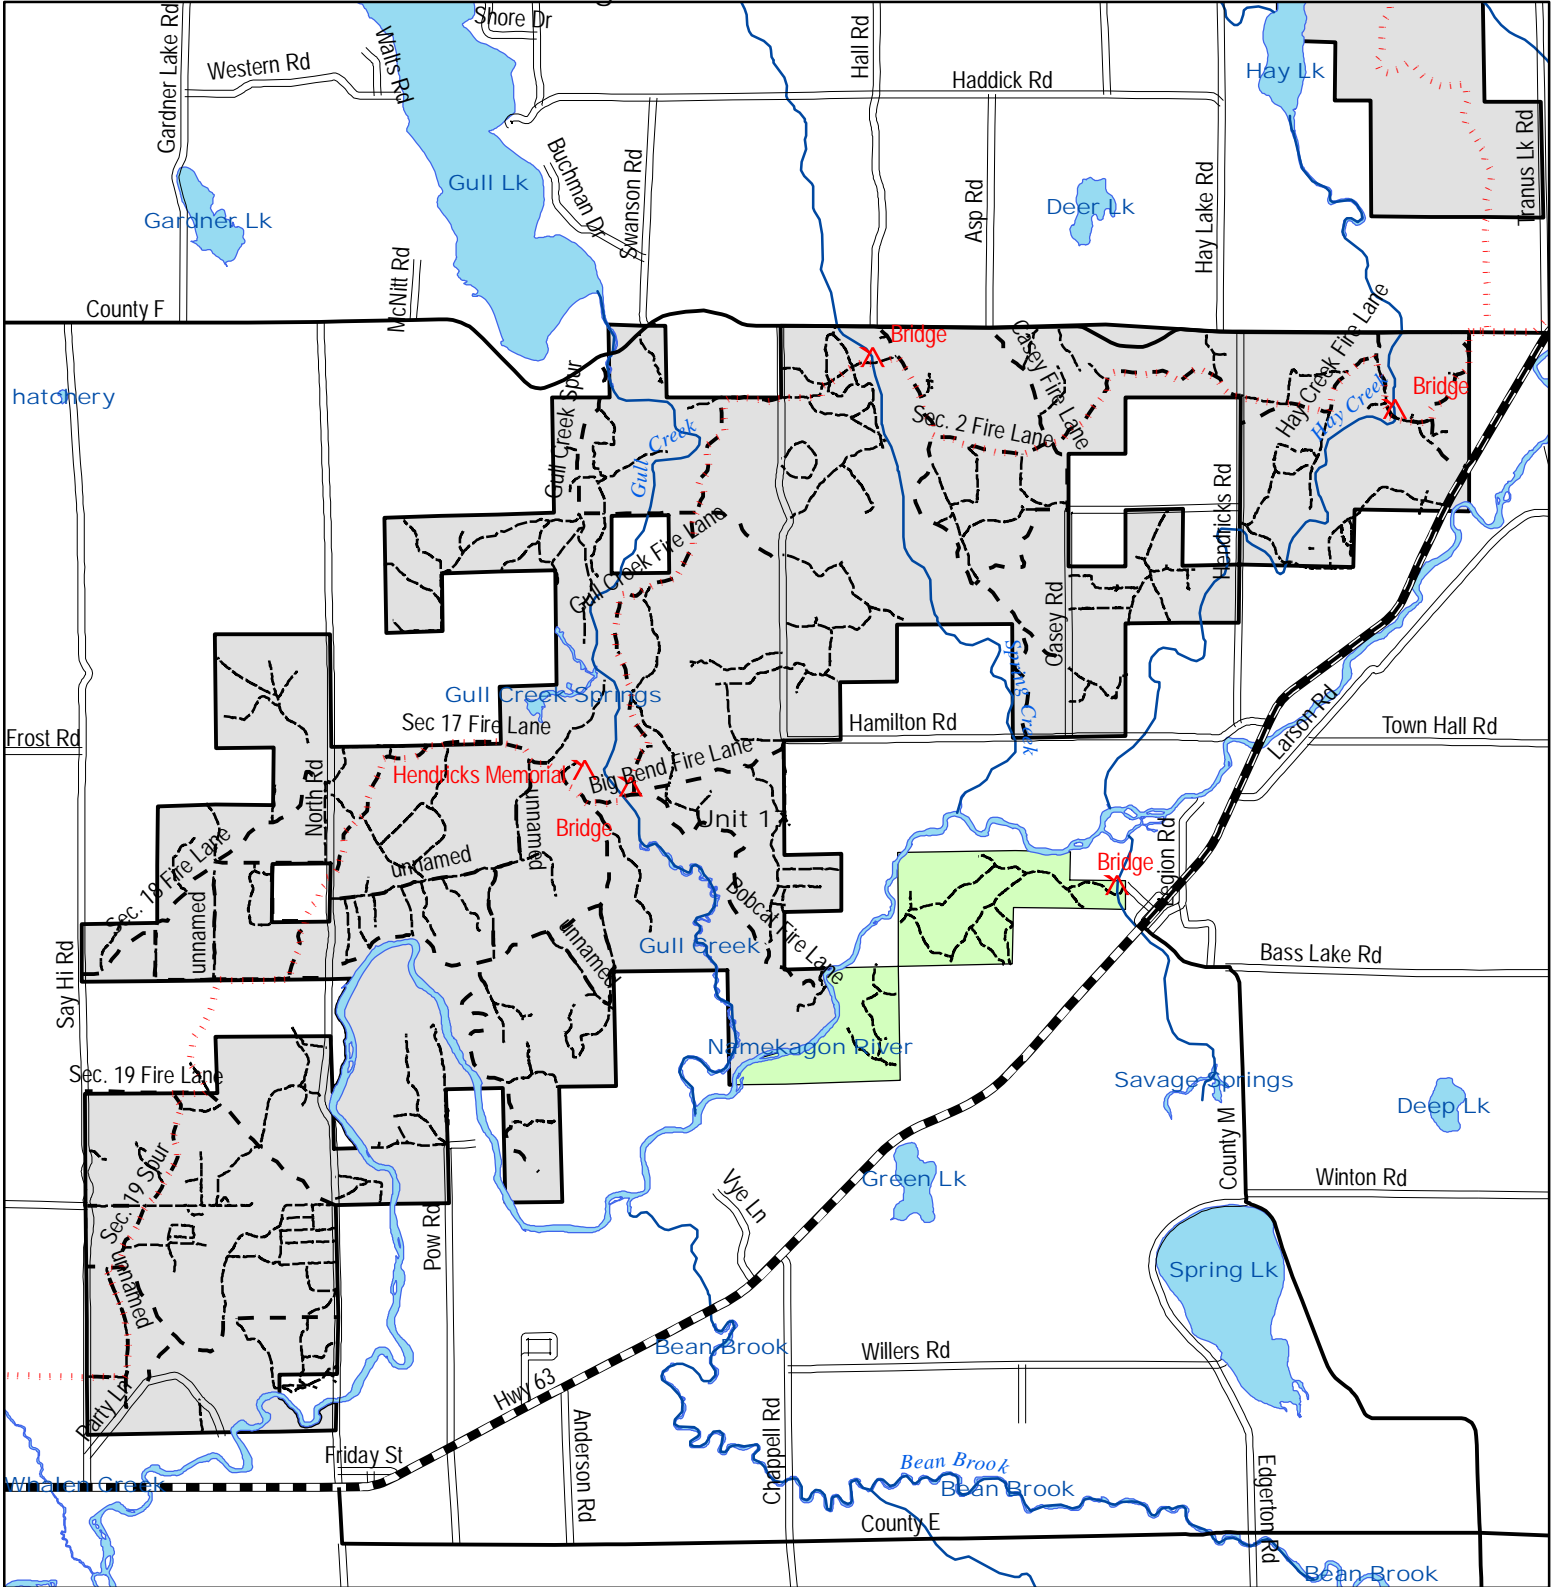

Integrated Resource Management Unit Village Primitive Area - Unit 18

Legend

- | | | |
|----------------------------|-----------------------------|--------------------|
| Points of Interest | Public Roads | Forest Unit |
| Wild River Multi-Use Trail | TYPE | Other Forest Units |
| Snowmobile Trails | County Forest Road | UNIT |
| Forest Trails | County Highway | Unit 18 - Village |
| | Municipal Street | |
| | Proposed County Forest Road | |
| | State Highway | |
| | Township Road | |
| | Streams | |
| | Water | |