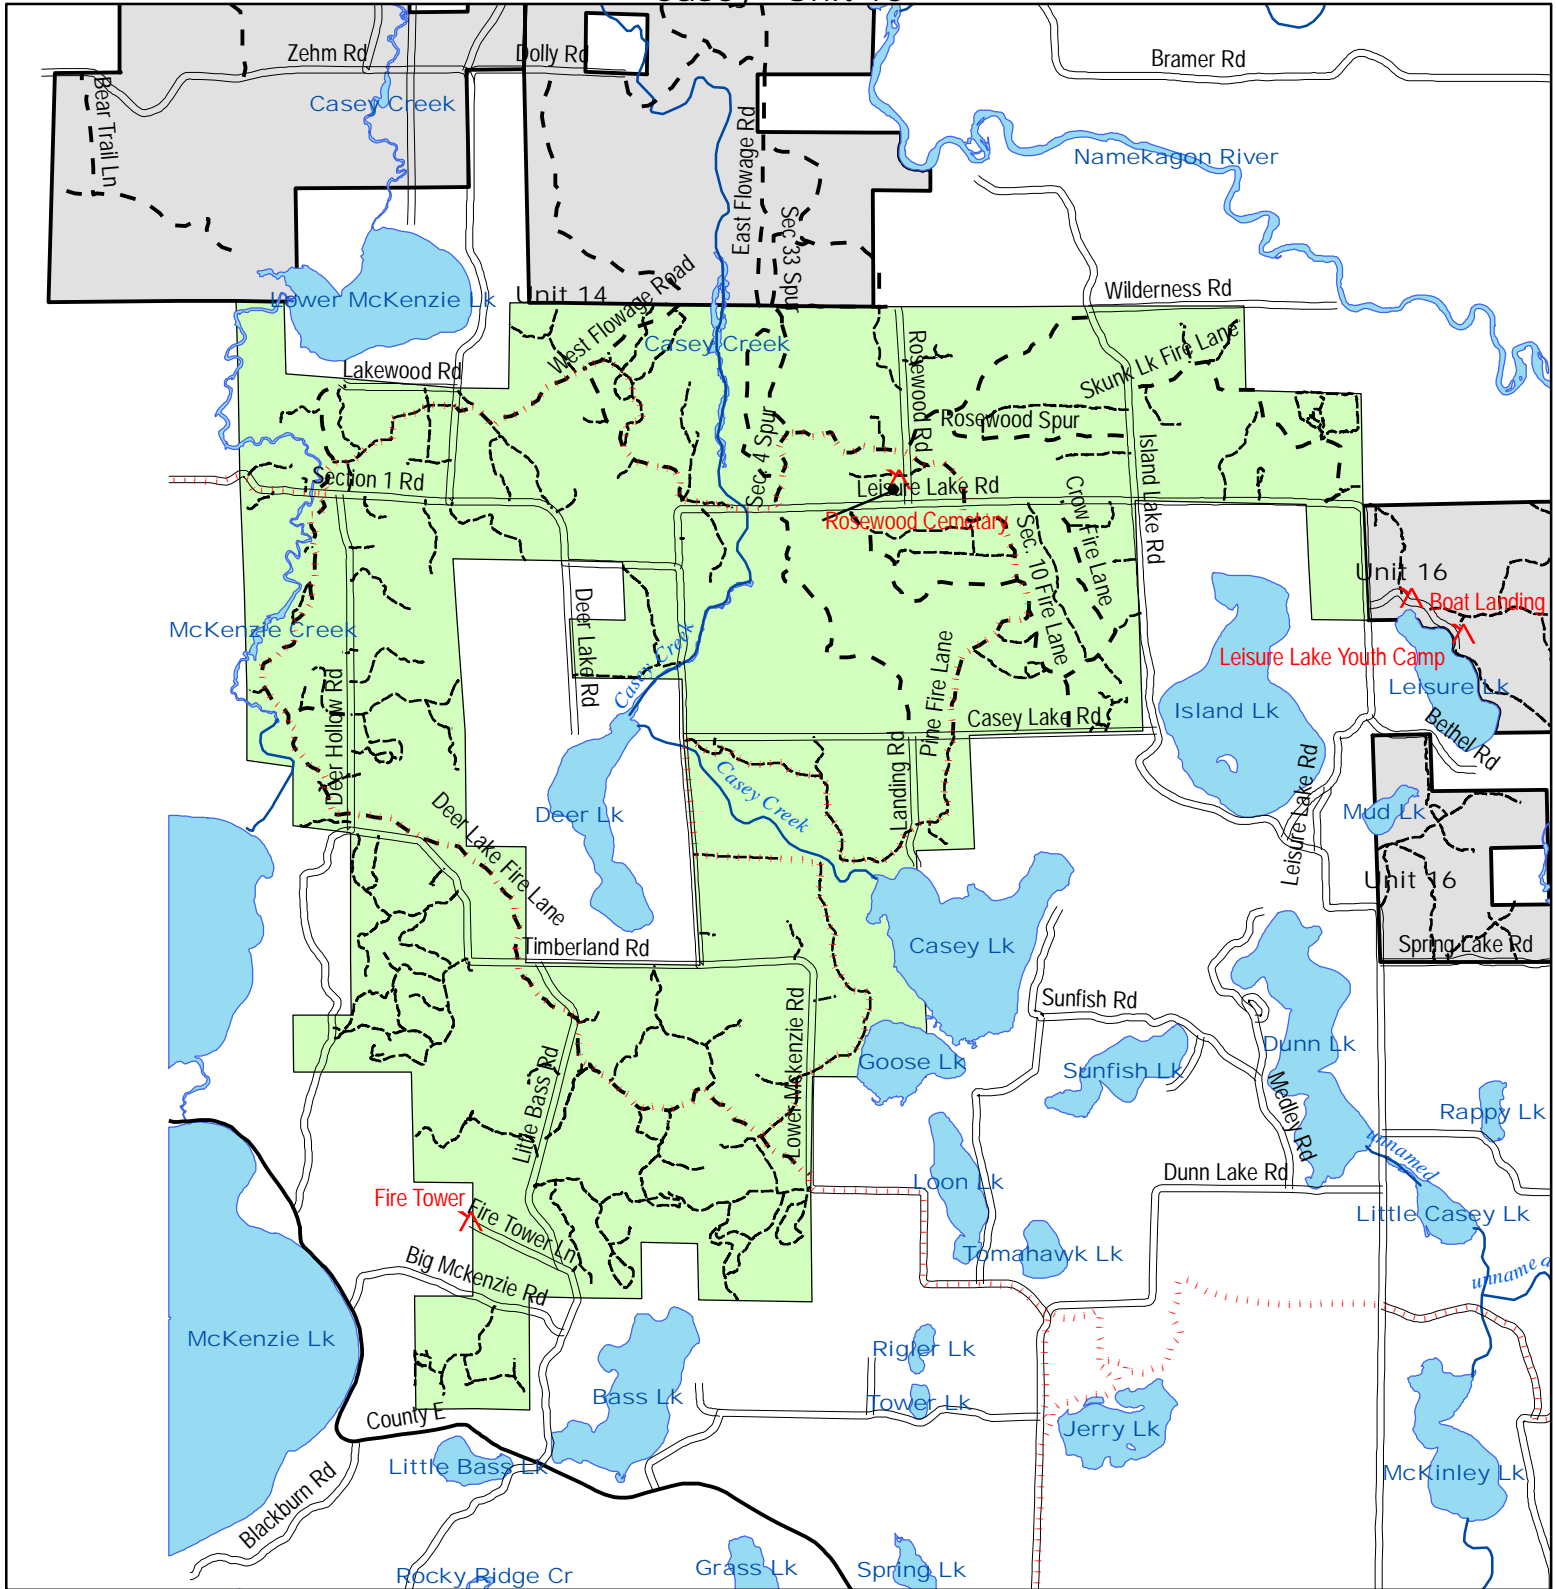

Integrated Resource Management Unit

Casey - Unit 15

Legend

- | | | | | | | | |
|---------------------|--------------------|-------------|------------------|--------------------|-----------------------------|--|--------------------|
| | Points of Interest | TYPE | | County Forest Road | Forest Unit | | Other Forest Units |
| | Snowmobile Trails | | County Highway | | UNIT | | Unit 15 - Casey |
| | Forest Trails | | Municipal Street | | Proposed County Forest Road | | State Highway |
| Public Roads | | | Township Road | | Streams | | Water |