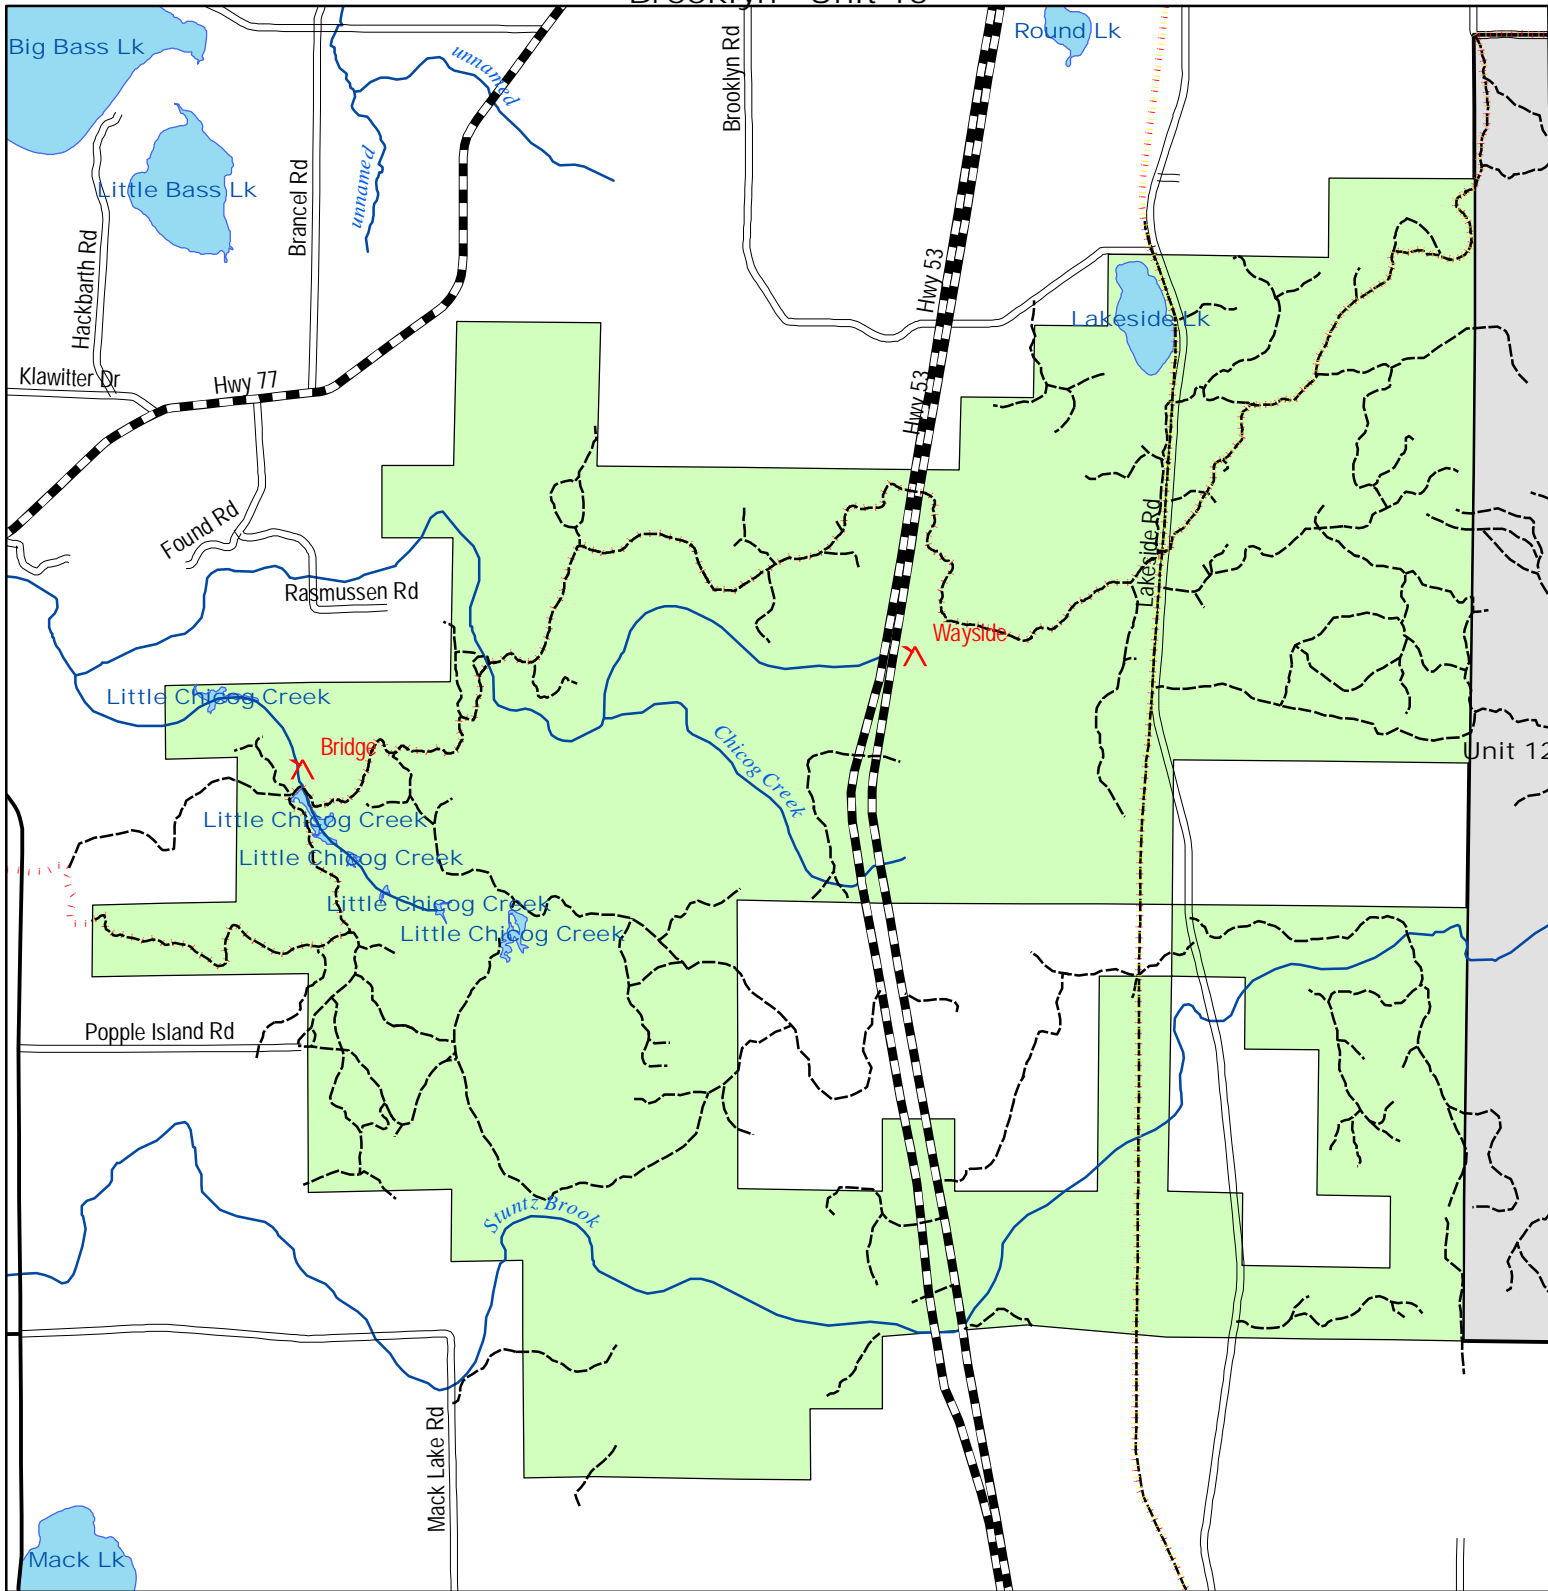

Integrated Resource Management Unit Brooklyn - Unit 13

Legend

<ul style="list-style-type: none"> X Points of Interest Stony Brook ATV/Snowmobile Trail Wild River Multi-Use Trail Forest Trails Snowmobile Trails 	<p>Public Roads</p> <p>TYPE</p> <ul style="list-style-type: none"> County Forest Road County Highway Municipal Street Proposed County Forest Road State Highway Township Road Streams Municipality Water 	<p>Forest Unit</p> <ul style="list-style-type: none"> Other Forest Units UNIT Unit 13 - Brooklyn 	<p>0 0.25 0.5 1 1.5 2 Miles</p>
---	--	---	---------------------------------