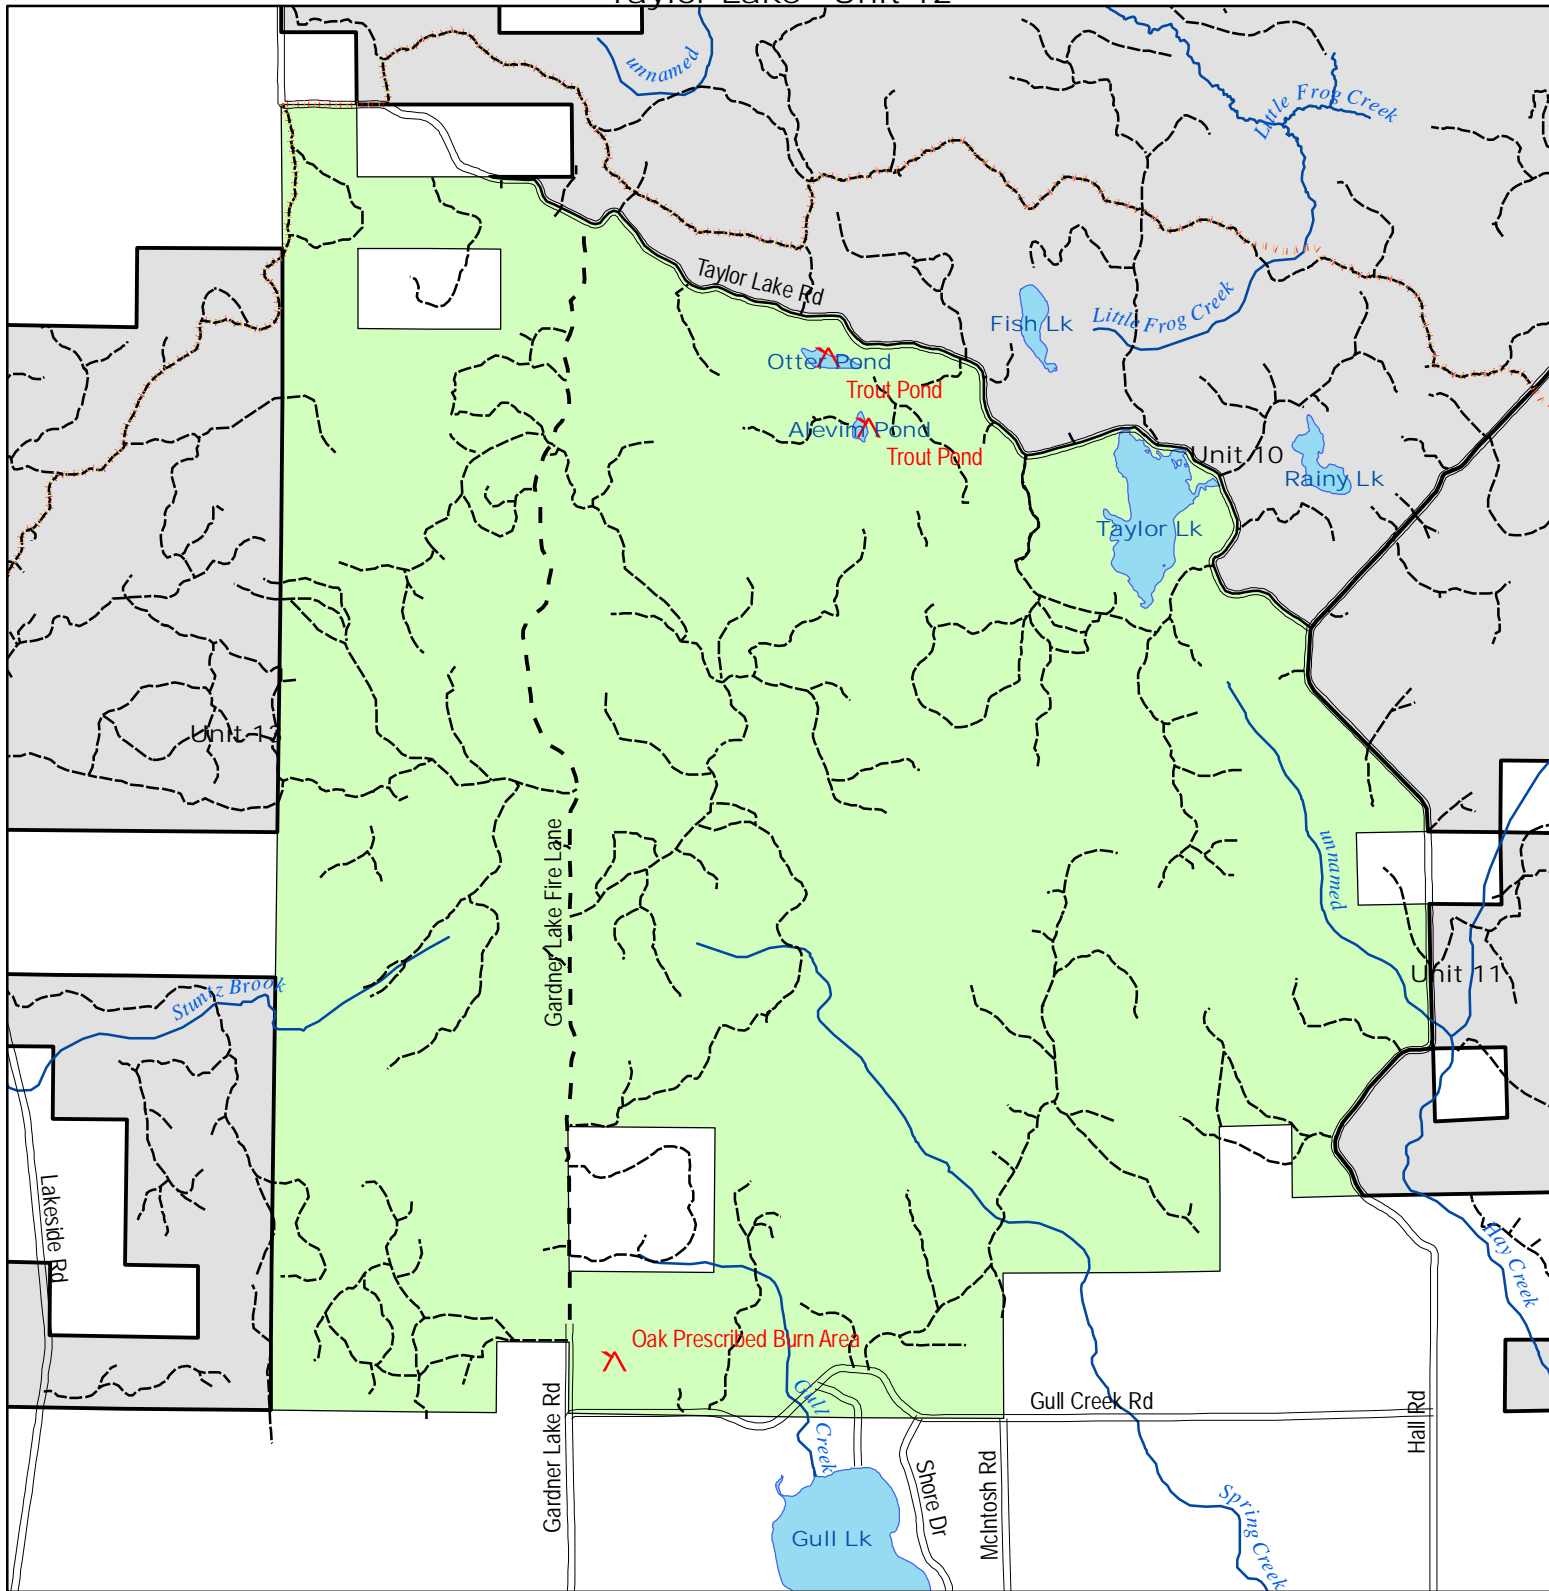

Integrated Resource Management Unit

Taylor Lake - Unit 12

Legend

- | | | |
|--|--|---|
| <ul style="list-style-type: none"> Points of Interest Stony Brook ATV/Snowmobile Trail Utility Corridor Wild River Multi-Use Trail Forest Trails Snowmobile Trails | <p>Public Roads</p> <p>TYPE</p> <ul style="list-style-type: none"> County Forest Road County Highway Municipal Street Proposed County Forest Road State Highway Township Road Streams Municipality Water | <p>Forest Unit</p> <ul style="list-style-type: none"> Other Forest Units UNIT 12 - Taylor Lake |
|--|--|---|