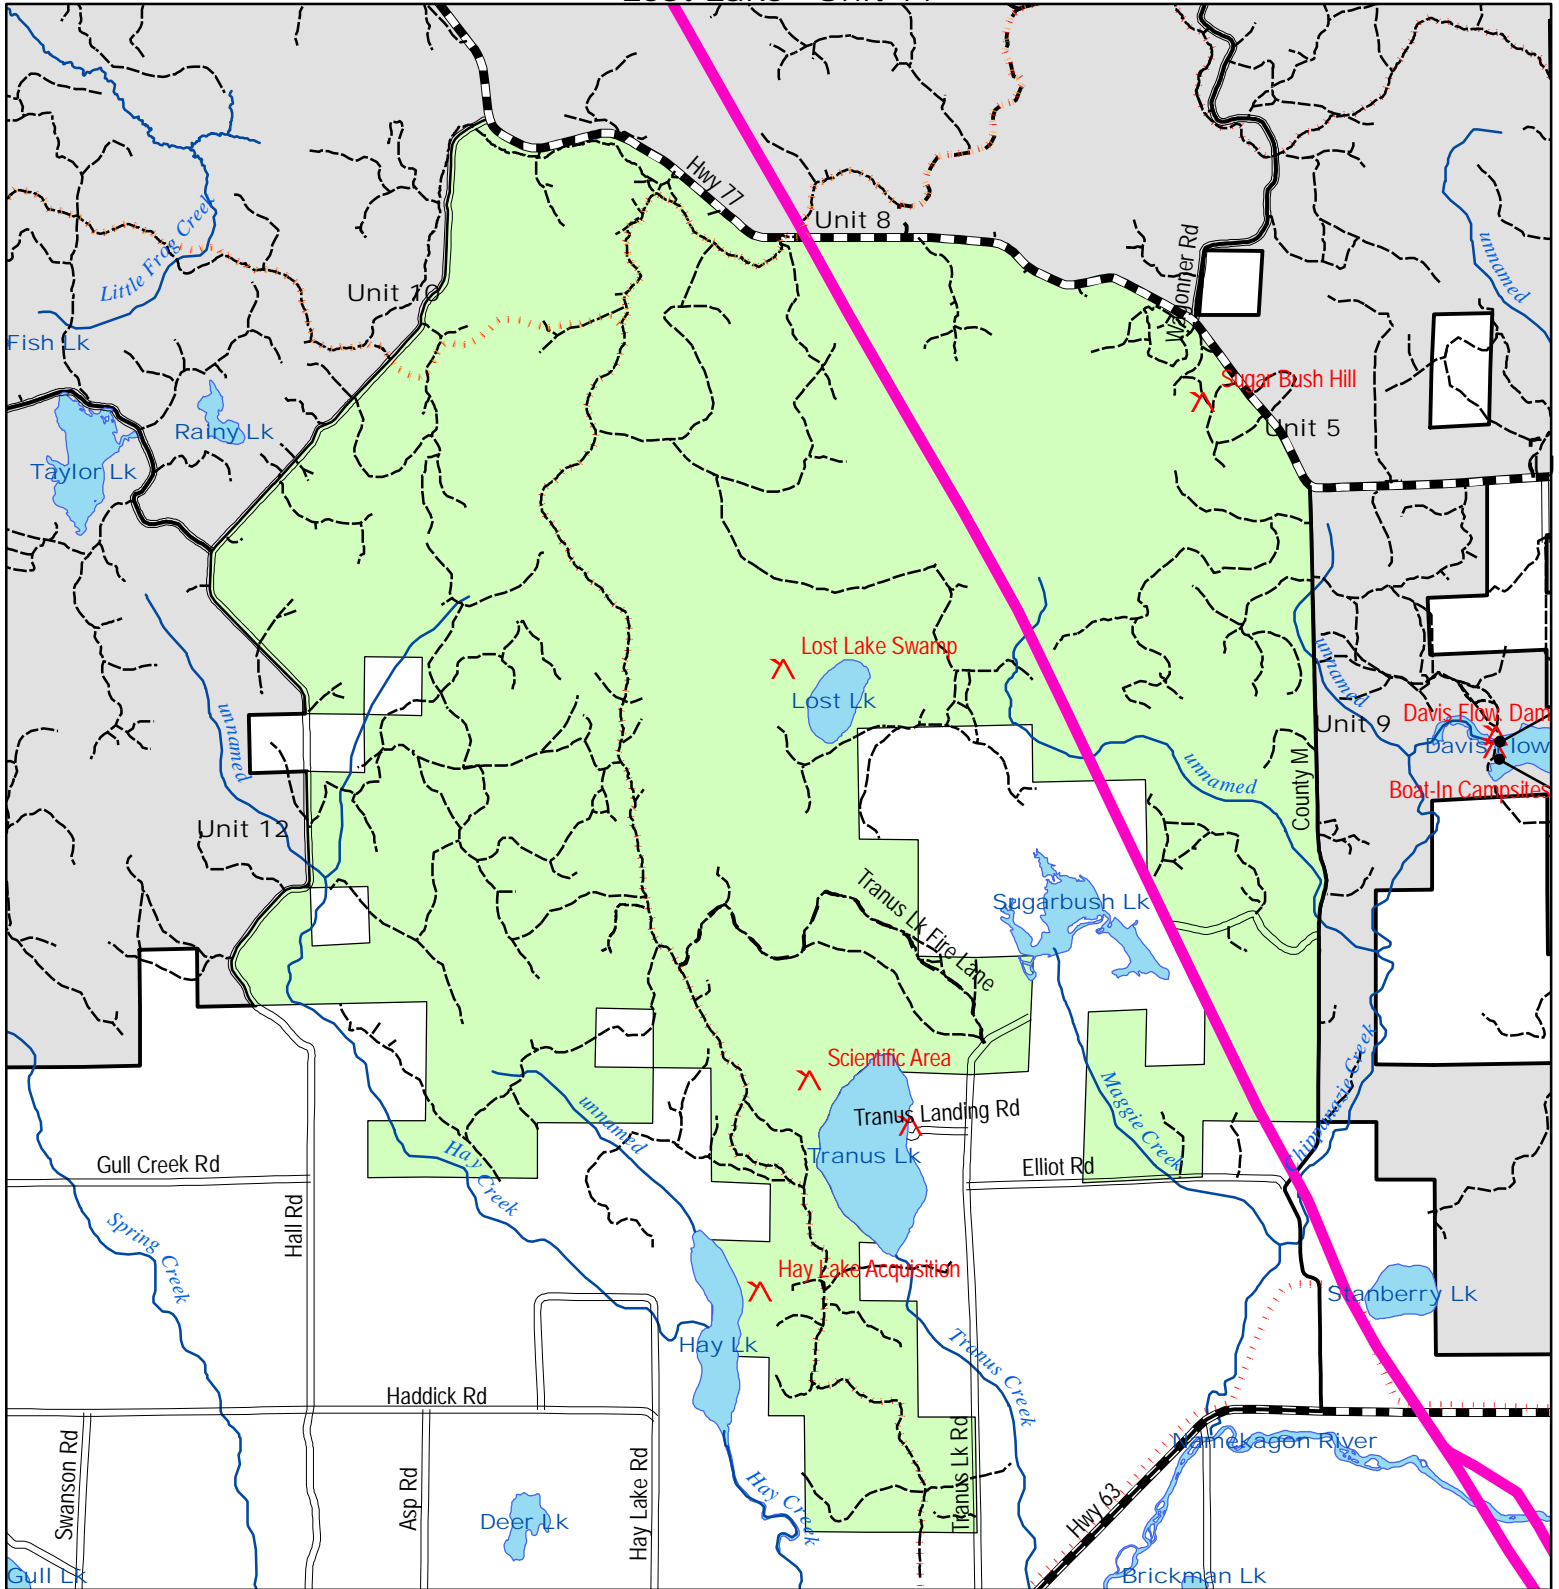

# Integrated Resource Management Unit

## Lost Lake - Unit 11

### Legend

- Points of Interest
- Stony Brook ATV/Snowmobile Trail
- Utility Corridor
- Wild River Multi-Use Trail
- Forest Trails
- Snowmobile Trails
- Public Roads**
- TYPE**
- County Forest Road
- County Highway
- Municipal Street
- Proposed County Forest Road
- State Highway
- Township Road
- Streams
- Municipality
- Water
- Forest Unit**
- Other Forest Units
- UNIT**
- Unit 11 - Lost Lake