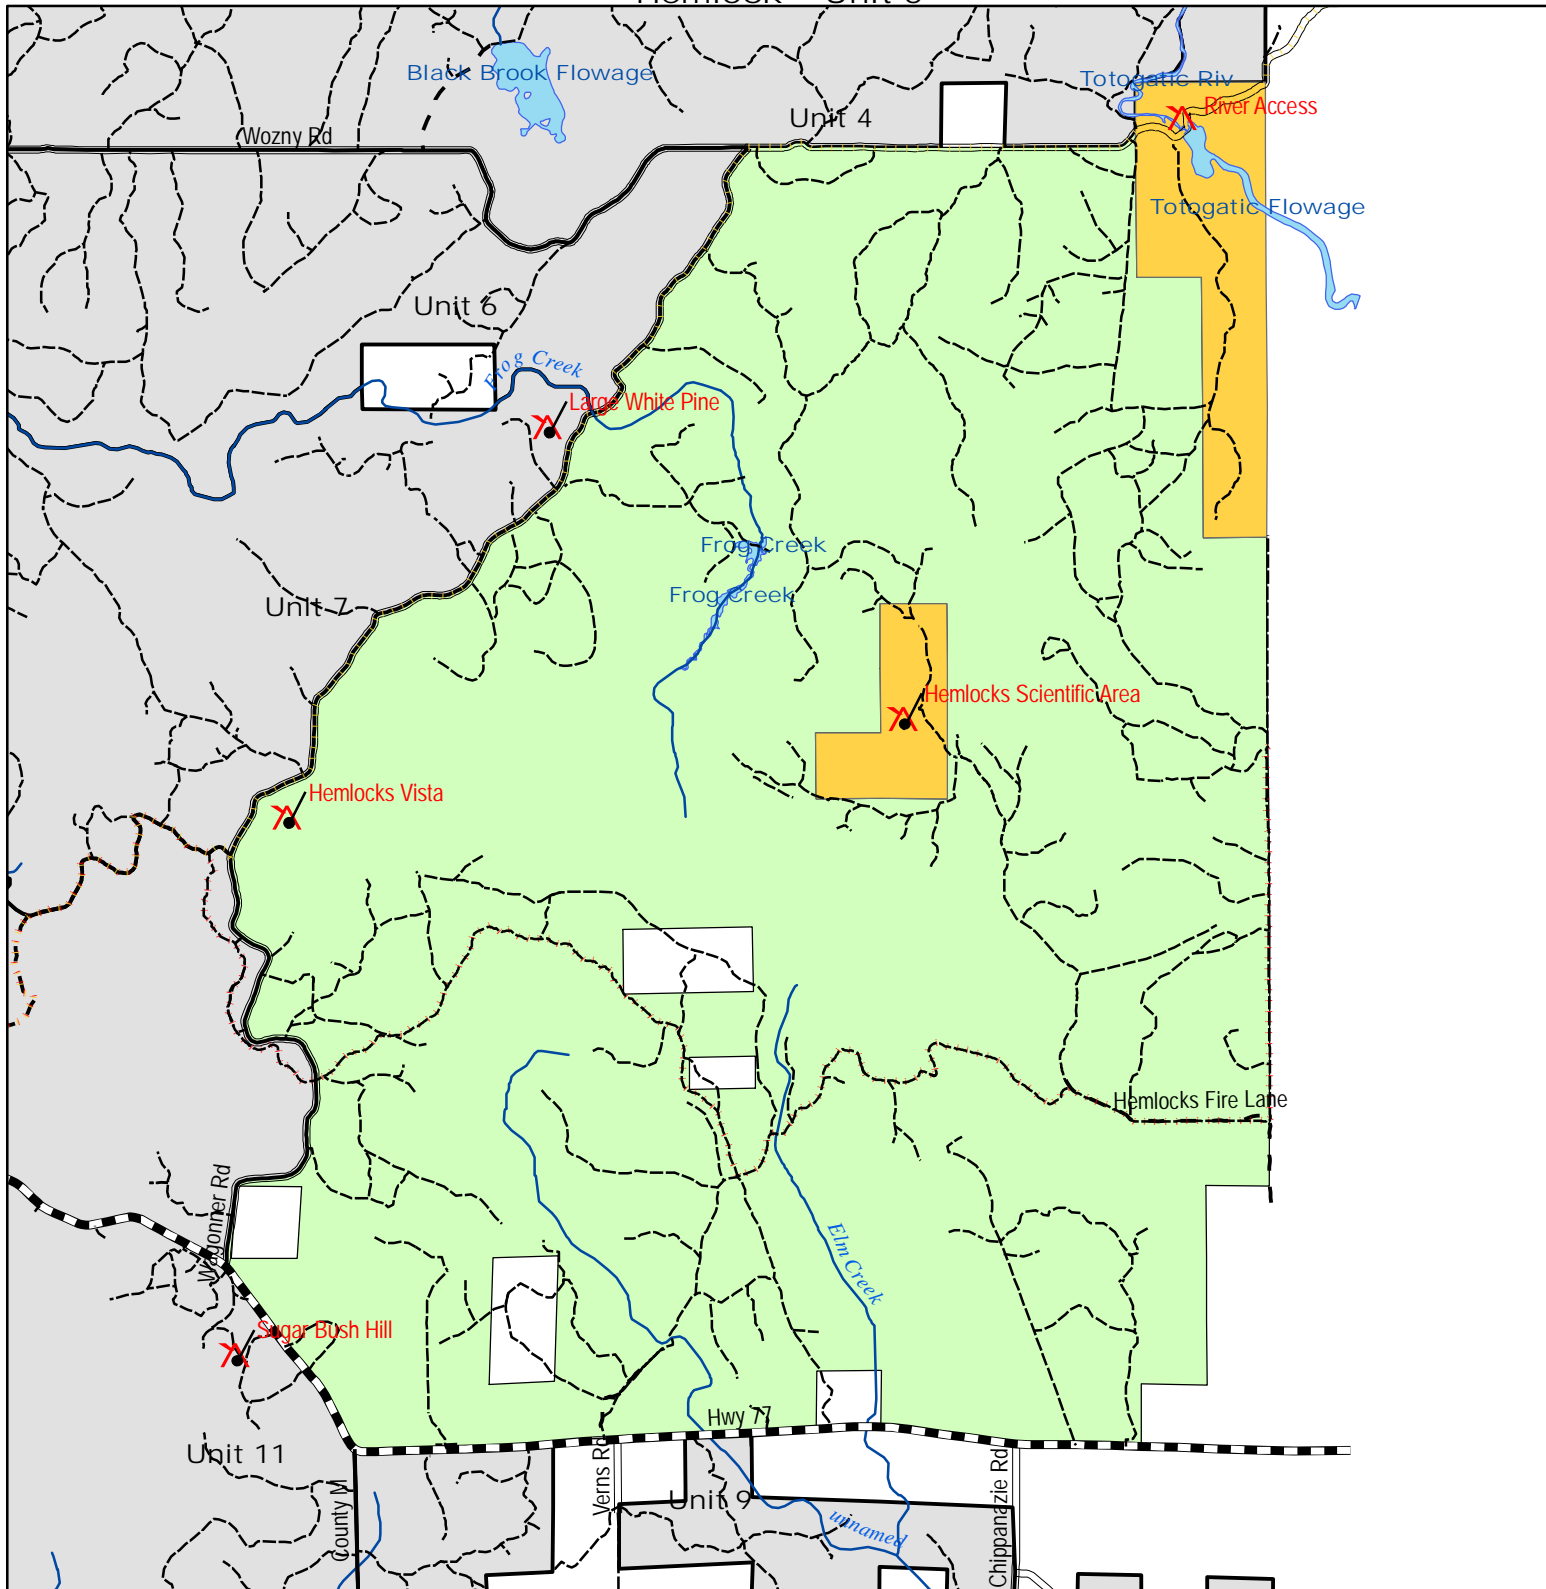

Integrated Resource Management Unit

Hemlock - Unit 5

Legend

- Points of Interest
- Stony Brook ATV/Snowmobile Trail
- Forest Trails
- Snowmobile Trails

Public Roads

- TYPE**
- County Forest Road
 - County Highway
 - Municipal Street
 - Proposed County Forest Road
 - State Highway
 - Township Road
 - Streams
 - Water
 - WDNR Lands

Forest Unit

- Other Forest Units
- UNIT 5 - Hemlock