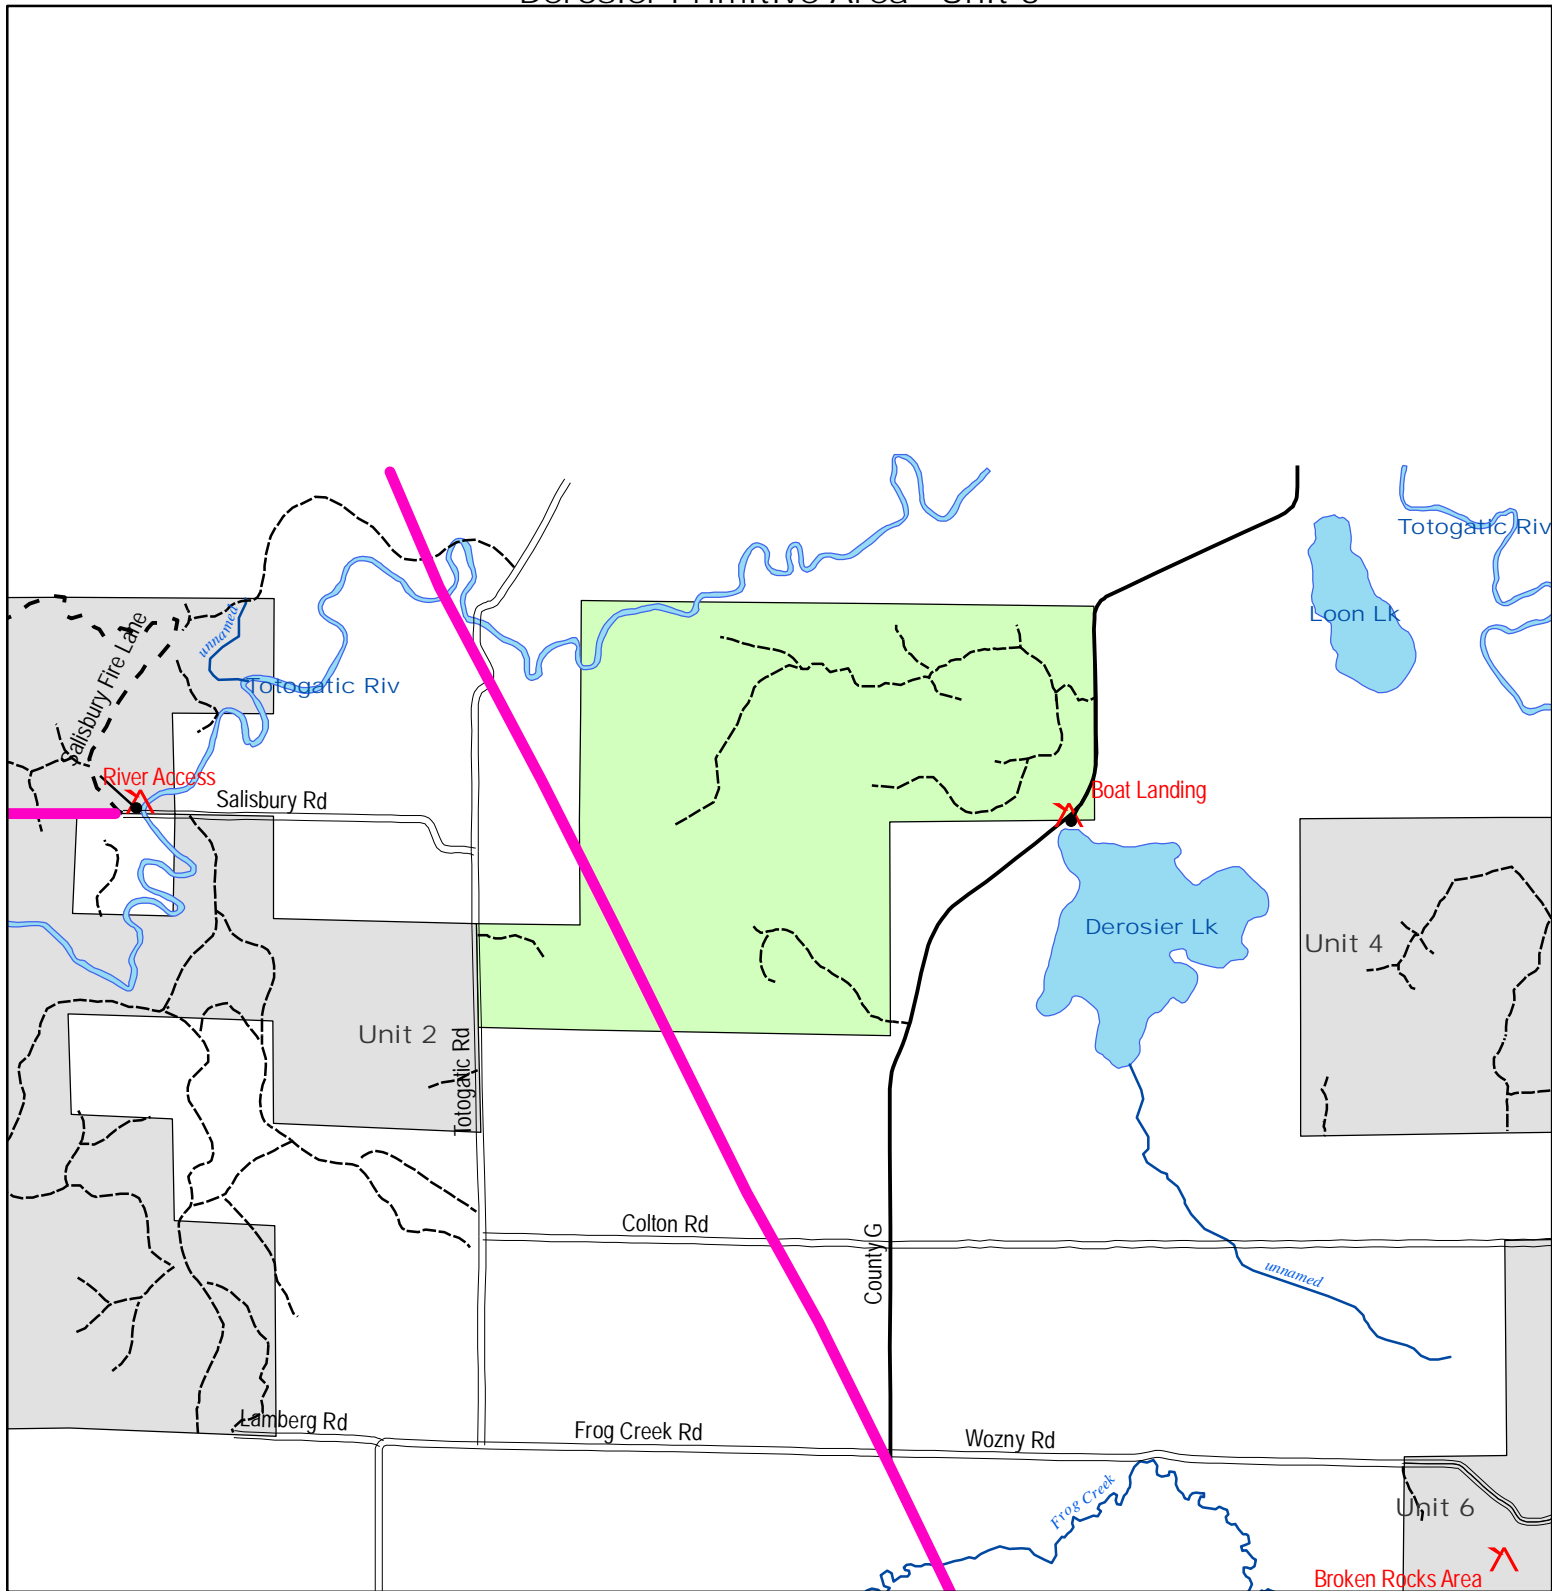

# Integrated Resource Management Unit DeRosier Primitive Area - Unit 3

### Legend

	Points of Interest	<b>TYPE</b>	 County Forest Road	<b>Forest Unit</b>	 Other Forest Units
	Utility Corridor	 County Highway	 Municipal Street	<b>UNIT</b>	 Unit 3 - DeRosier Unit
	Forest Trails	 Proposed County Forest Road	 State Highway		
<b>Public Roads</b>		 Township Road	 Streams		
		 Water			