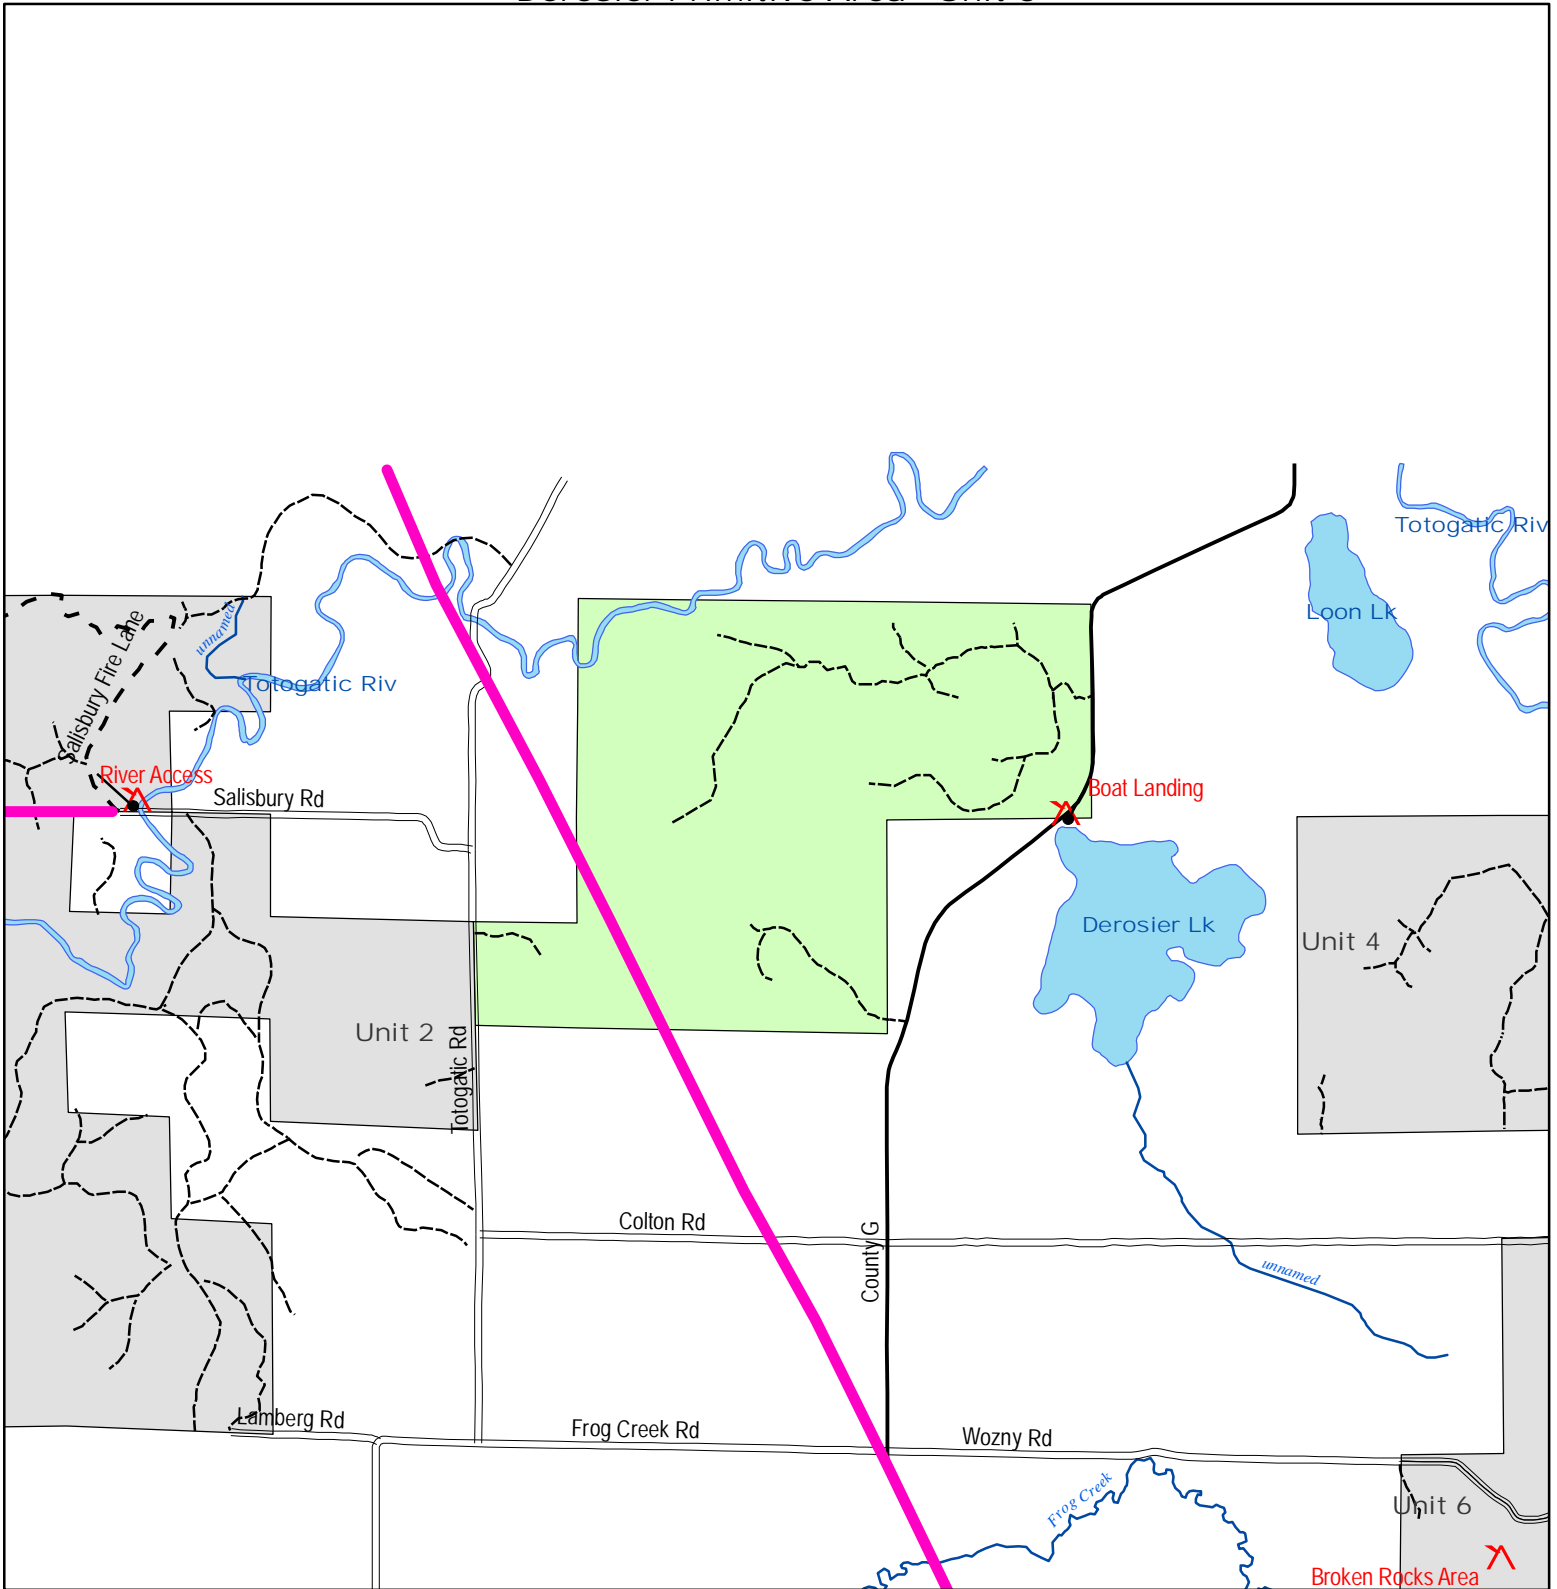

Integrated Resource Management Unit DeRosier Primitive Area - Unit 3

Legend

- | | | |
|---|--|---|
| <ul style="list-style-type: none"> Points of Interest Utility Corridor Forest Trails Public Roads | <p>TYPE</p> <ul style="list-style-type: none"> County Forest Road County Highway Municipal Street Proposed County Forest Road State Highway Township Road Streams Water | <p>Forest Unit</p> <ul style="list-style-type: none"> Other Forest Units UNIT Unit 3 - DeRosier Unit |
|---|--|---|

Broken Rocks Area