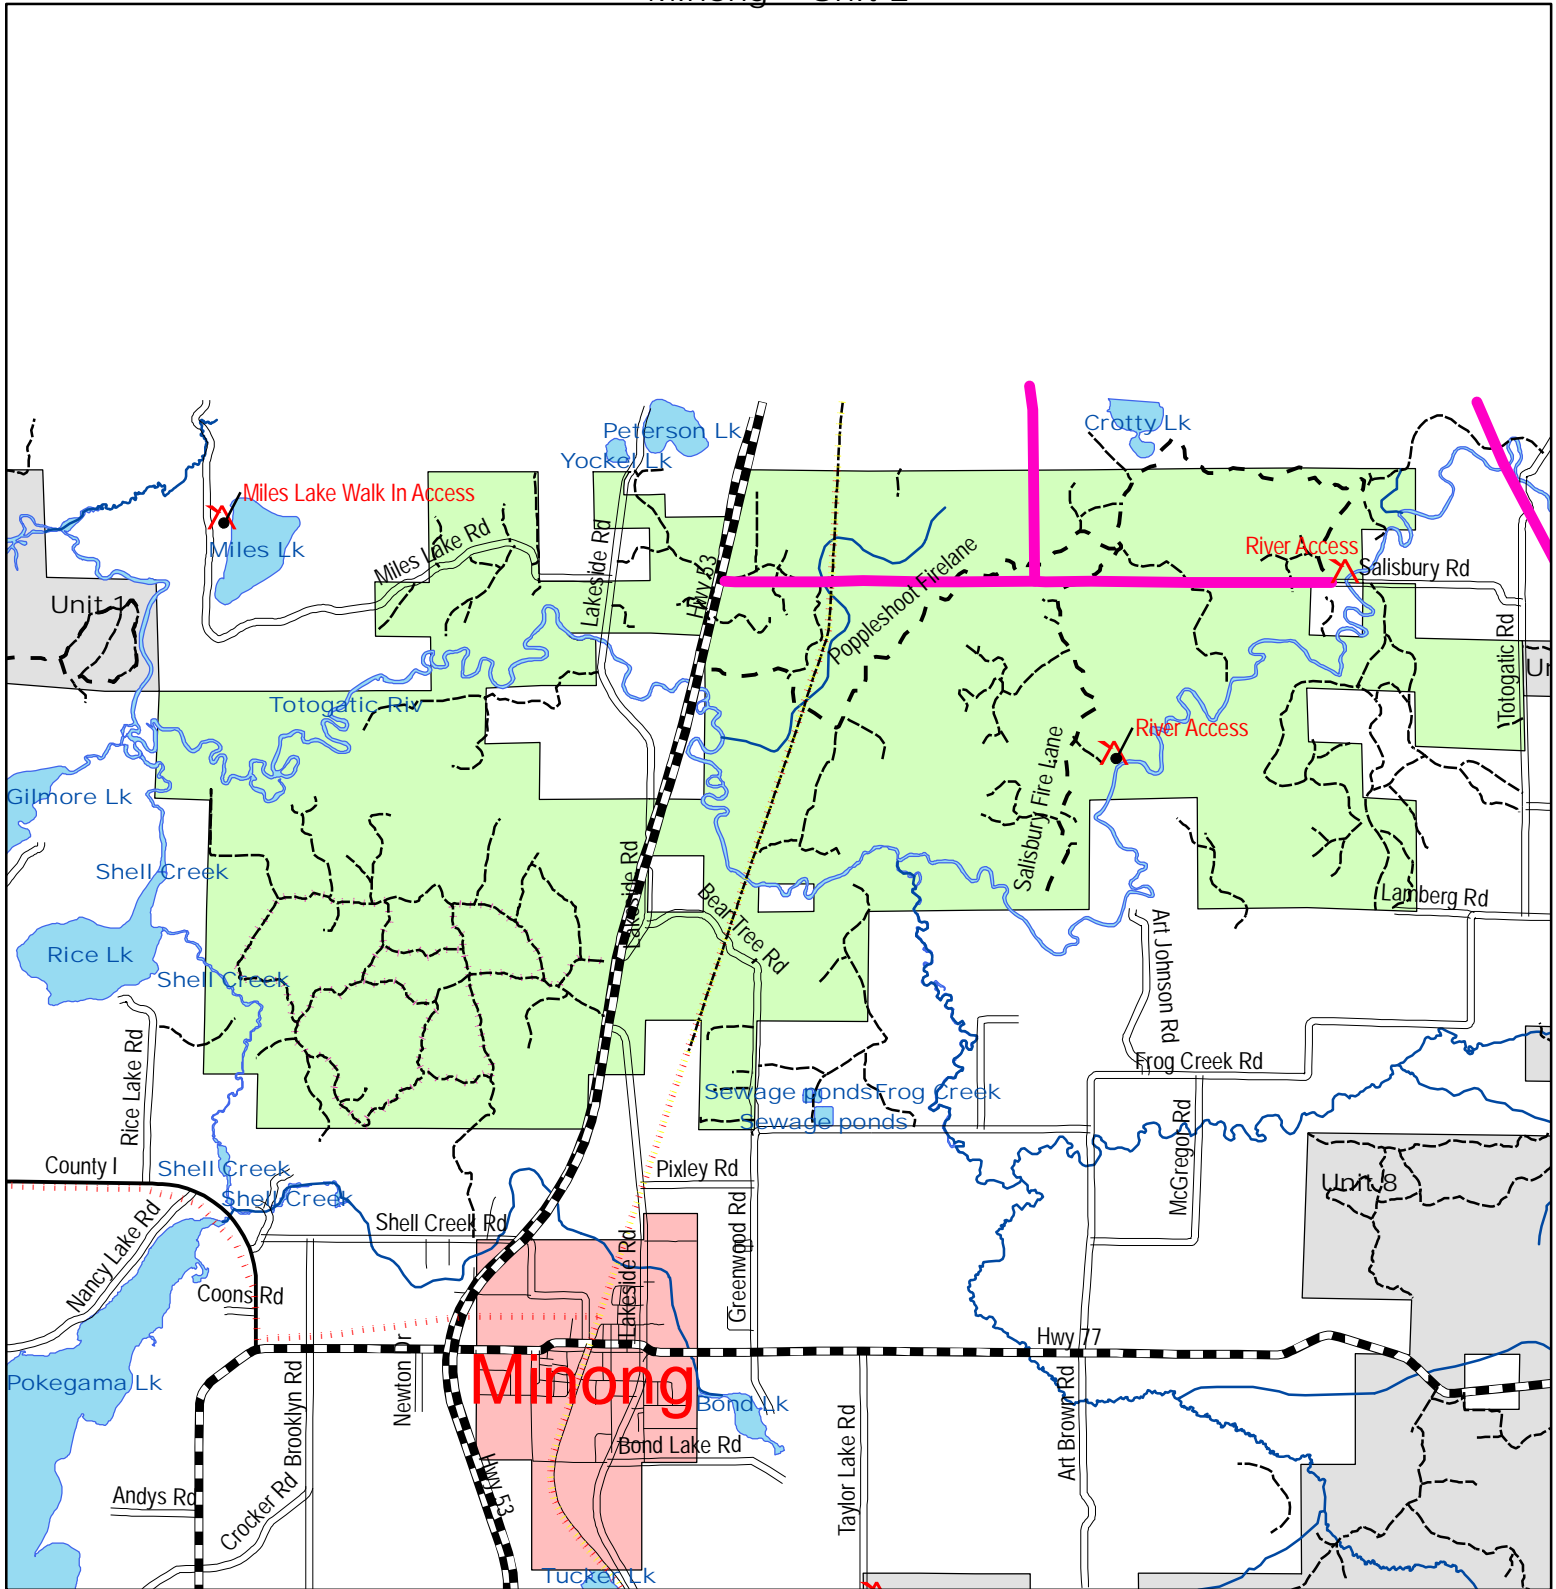

# Integrated Resource Management Unit Minong - Unit 2

### Legend

- |                            |                             |                      |
|----------------------------|-----------------------------|----------------------|
| Points of Interest         | <b>Public Roads</b>         | <b>Forest Unit</b>   |
| Utility Corridor           | <b>TYPE</b>                 | Other Forest Units   |
| Wild River Multi-Use Trail | County Forest Road          | <b>UNIT</b>          |
| Forest Trails              | County Highway              | Unit 2 - Minong Unit |
| Totogatic Ski Trail        | Proposed County Forest Road |                      |
| Snowmobile Trails          | State Highway               |                      |
|                            | Township Road               |                      |
|                            | Streams                     |                      |
|                            | Municipality                |                      |
|                            | Water                       |                      |