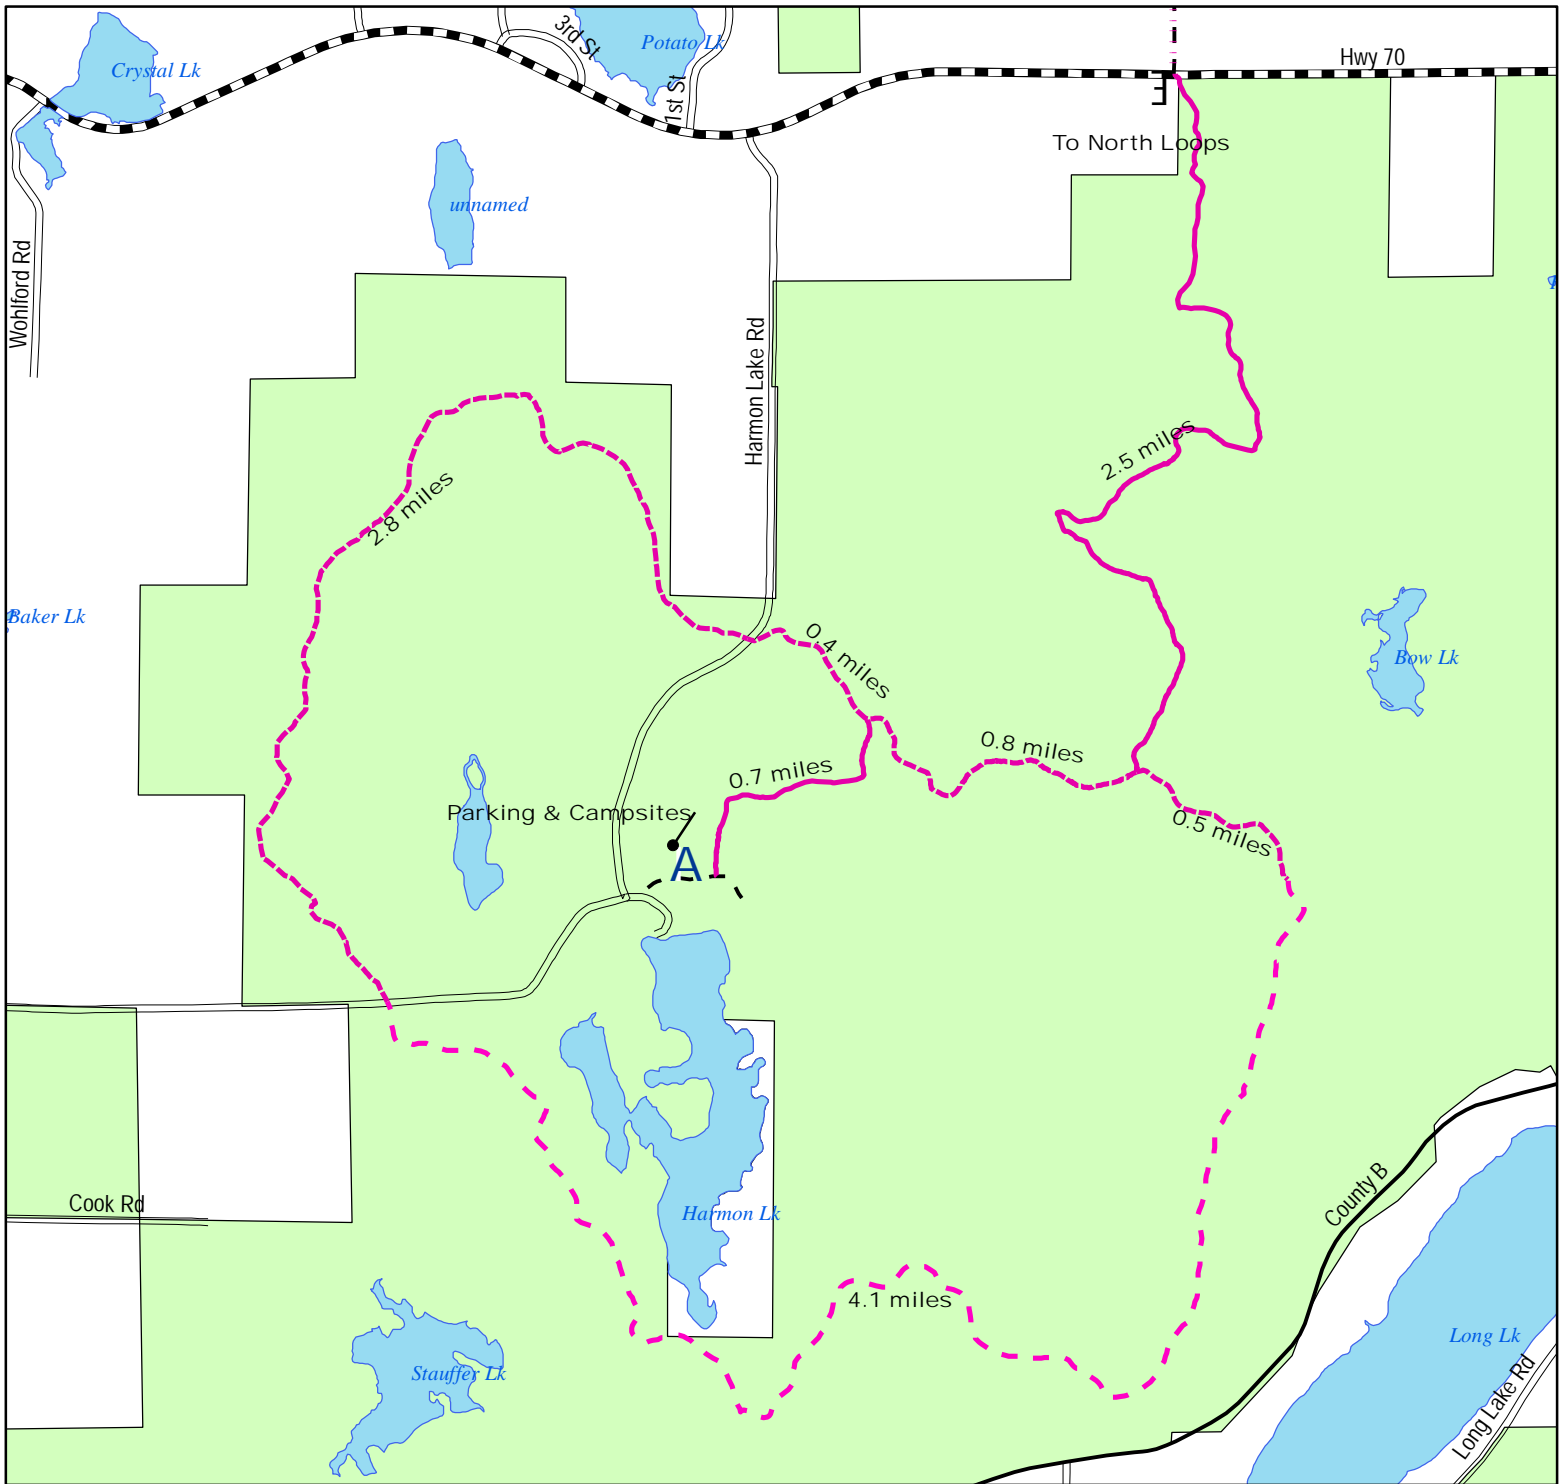

Washburn County Forest - Dugan Run Horse Trails - South

Legend

- A** Trailhead and Parking
- Dugan Horse Trail - South Loops**
 - Horse Trail Only
 - - - Shared with Snowmobile Trail
 - · - · - Shared Use with ATV trail
- Dugan Horse Trail - North Loops**
 - north trail
 - · - · - road route
 - Wild River Trail
- Public Roads**
 - County Forest Road
 - County Highway
 - Municipal Street
 - Proposed County Forest Road
 - State Highway
 - Township Road
- Streams
- Washburn County Forest
- Water

12 Miles of Trail (South Loops)