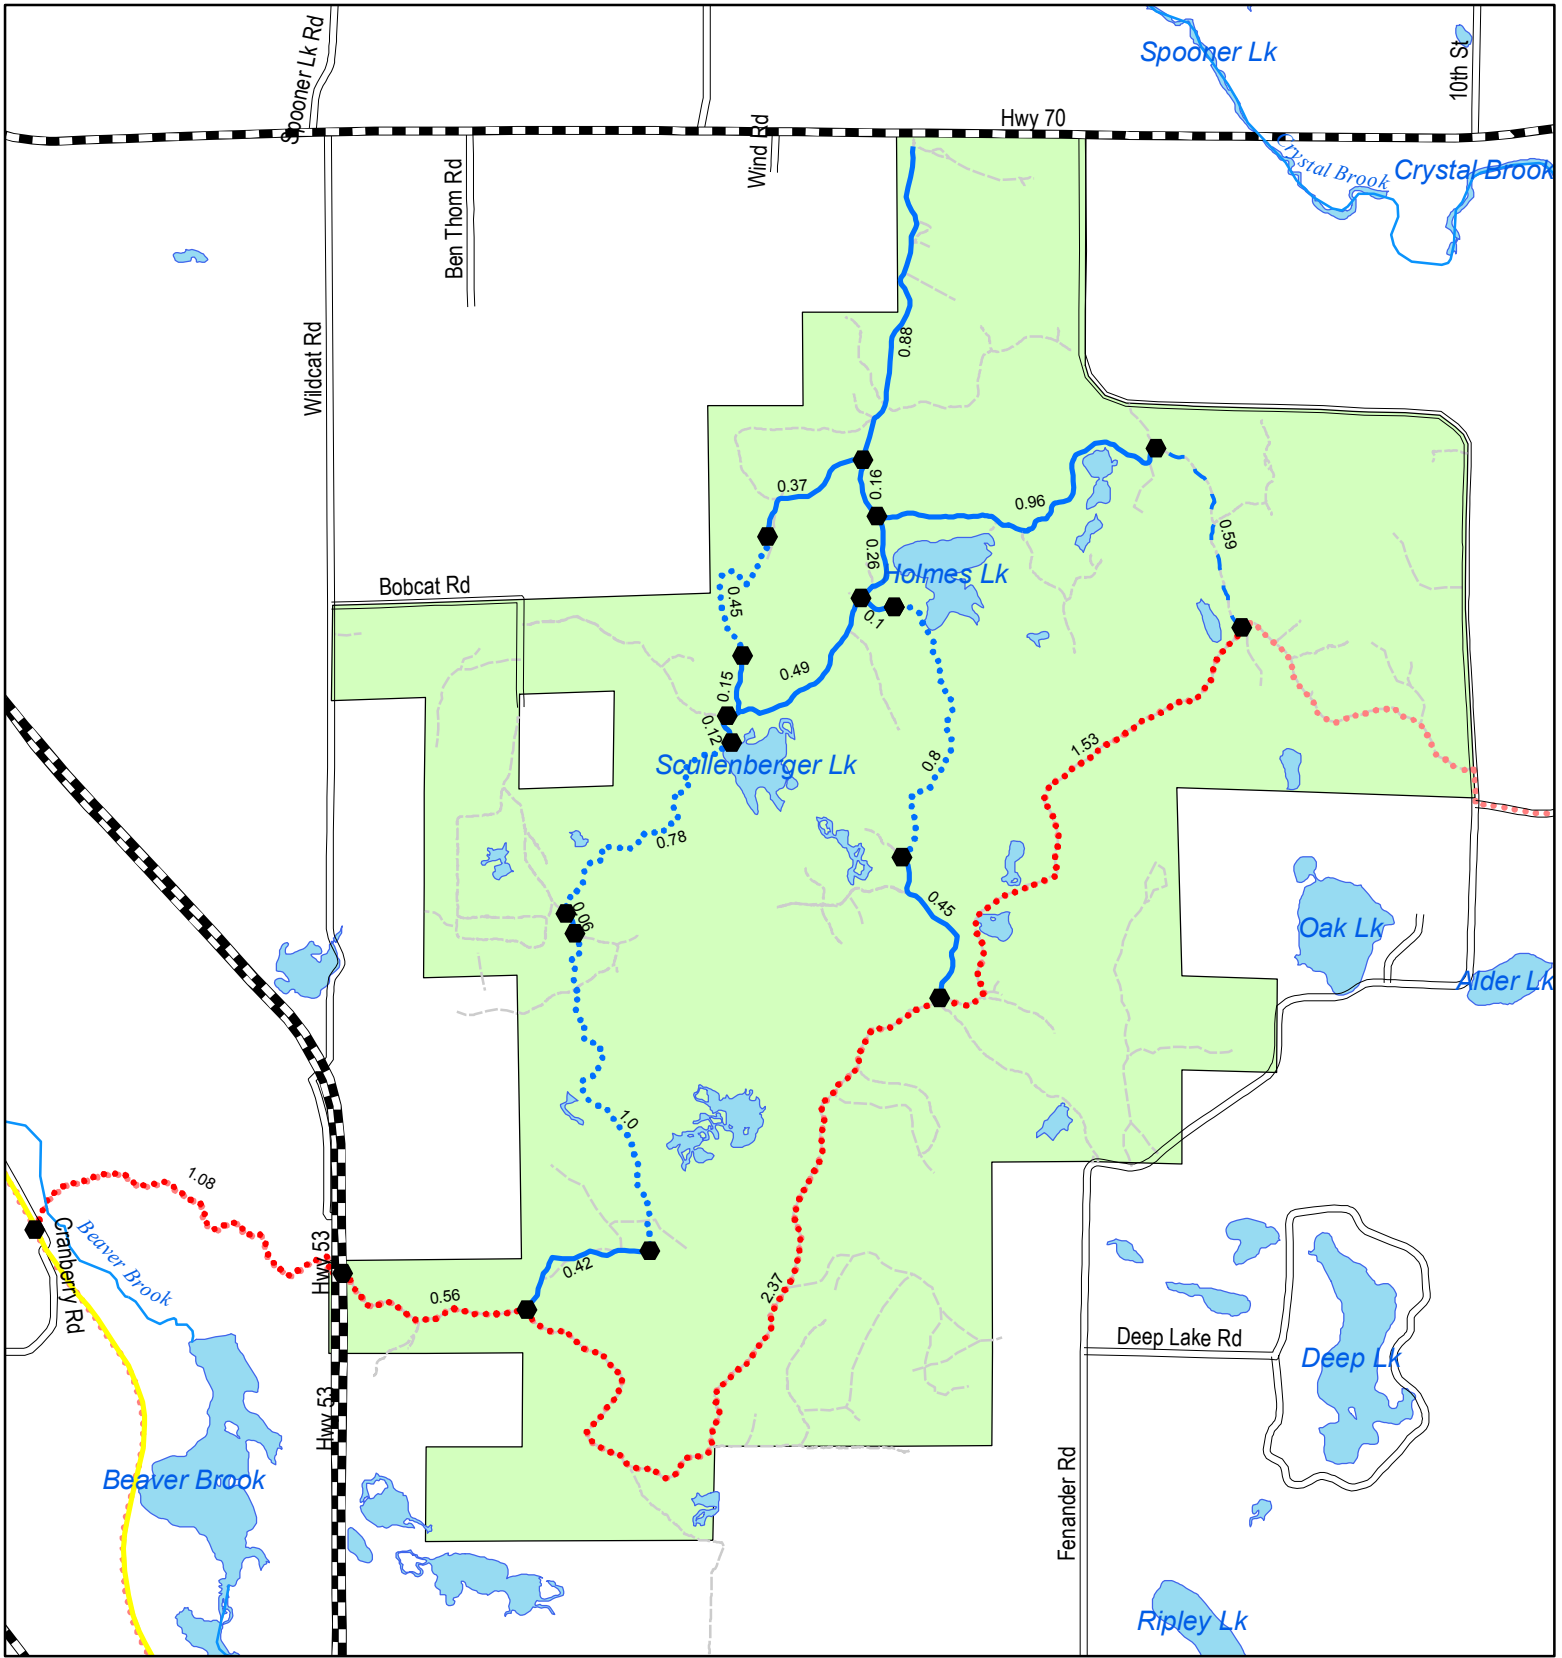

# Wildcat Mountain Bike Trail

## Legend

- ..... Dual Use (ATV Trail)
- ..... Single Track
- - - - Dual Use (snowmobile Trail)
- Trail
- Distance Points
- Streams
- - - - wildrivertrail
- County Highway
- - - - Township Road
- ..... Beaverbrook ATV Trail
- - - - Other Forest Trails
- Water
- County Forest

**14 total trail miles**