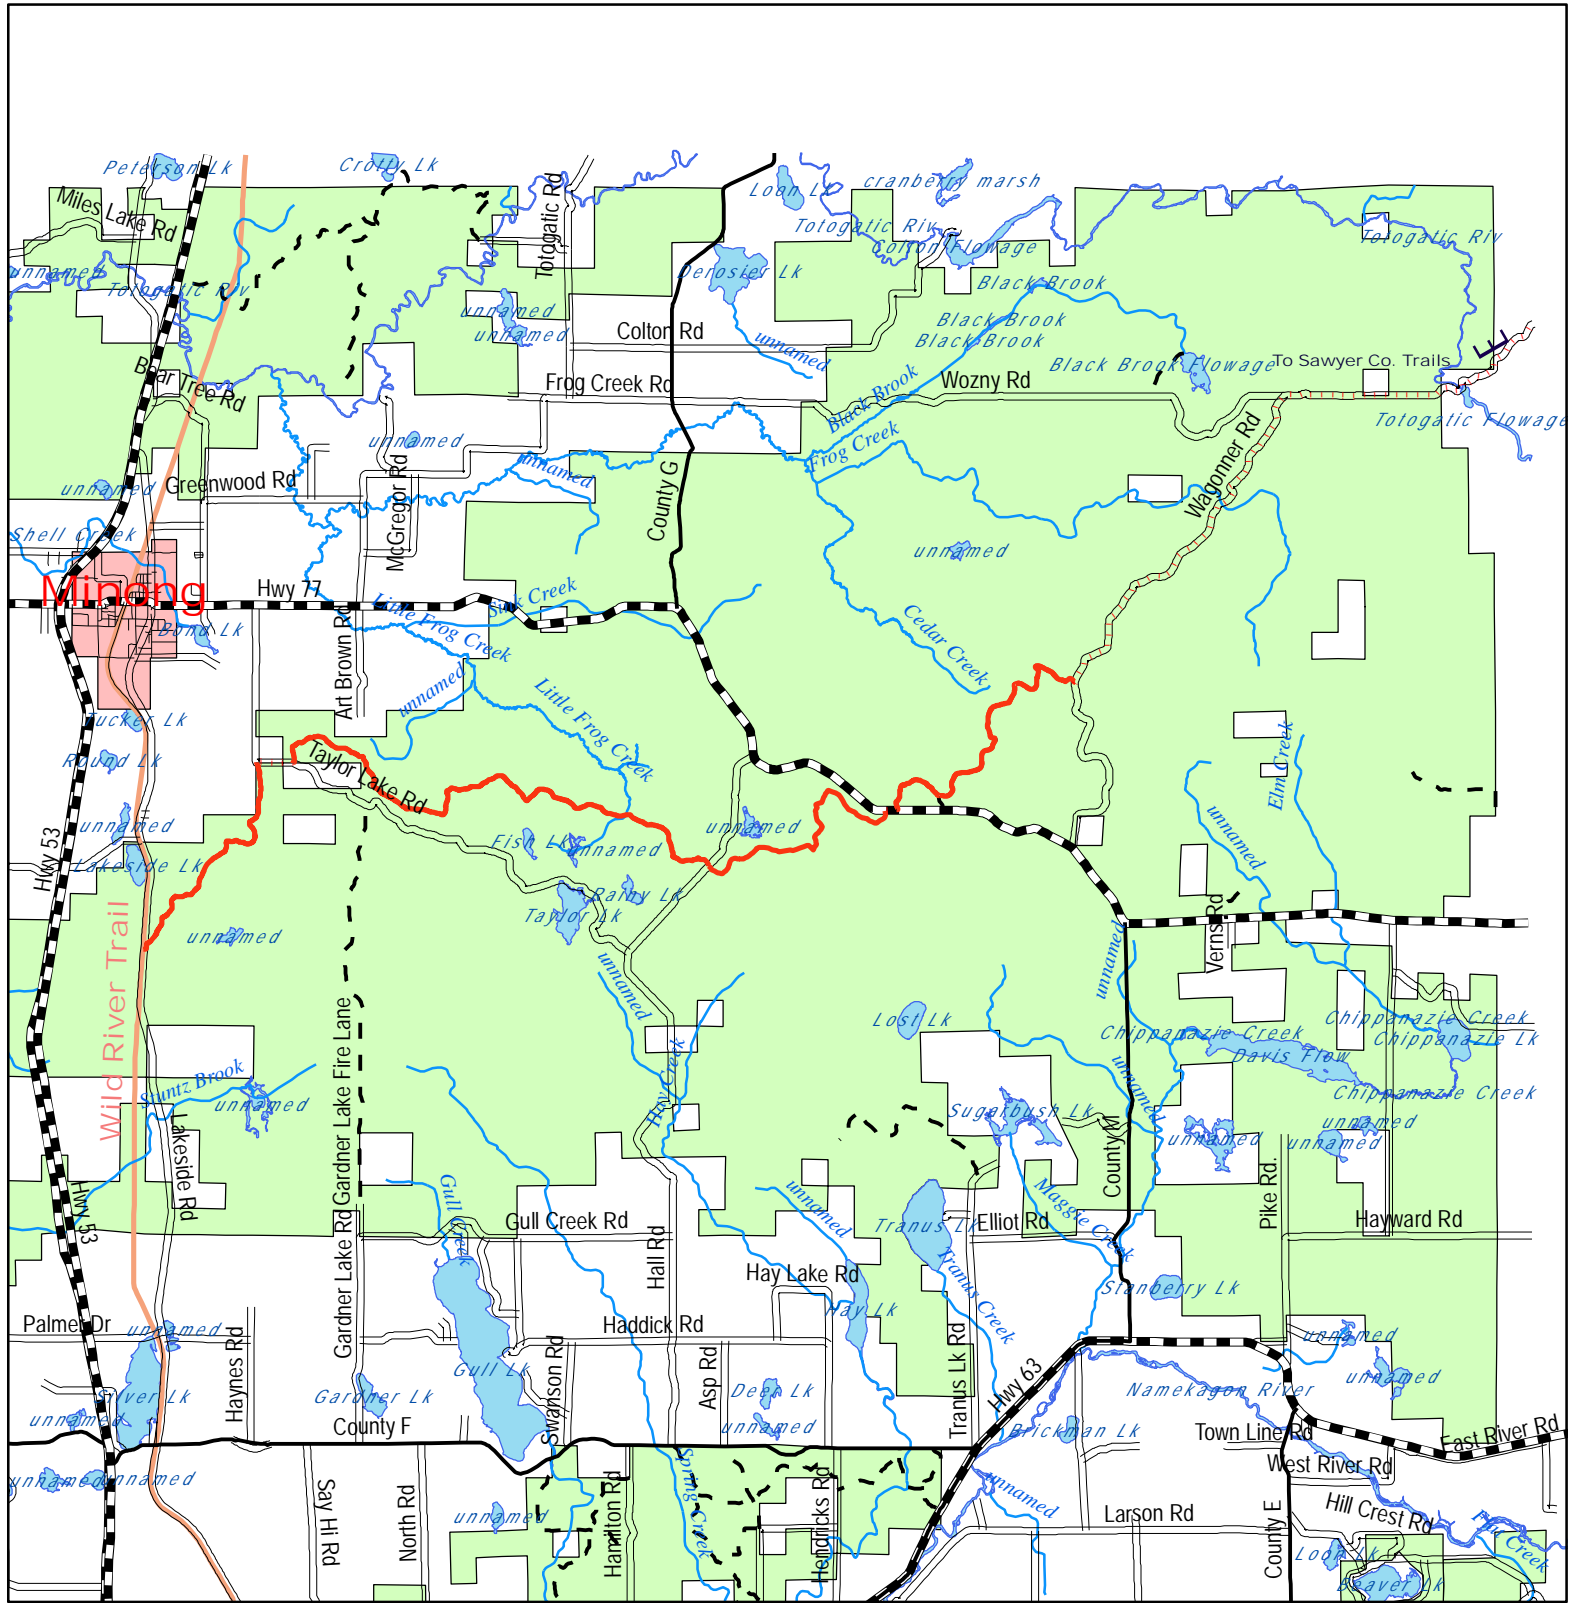

# Washburn County Forest - Stony Brook ATV Trail

## Legend

### Stony Brook ATV Trail Public Roads

- |              |                               |                          |
|--------------|-------------------------------|--------------------------|
| <b>Type</b>  | — County Forest Road          | — Streams                |
| — Road Route | — County Highway              | — wildrivertrail         |
| — Trail      | — Municipal Street            | — municipality           |
|              | — Proposed County Forest Road | — Water                  |
|              | — State Highway               | — Washburn County Forest |
|              | — Township Road               |                          |

21 Miles of Trails