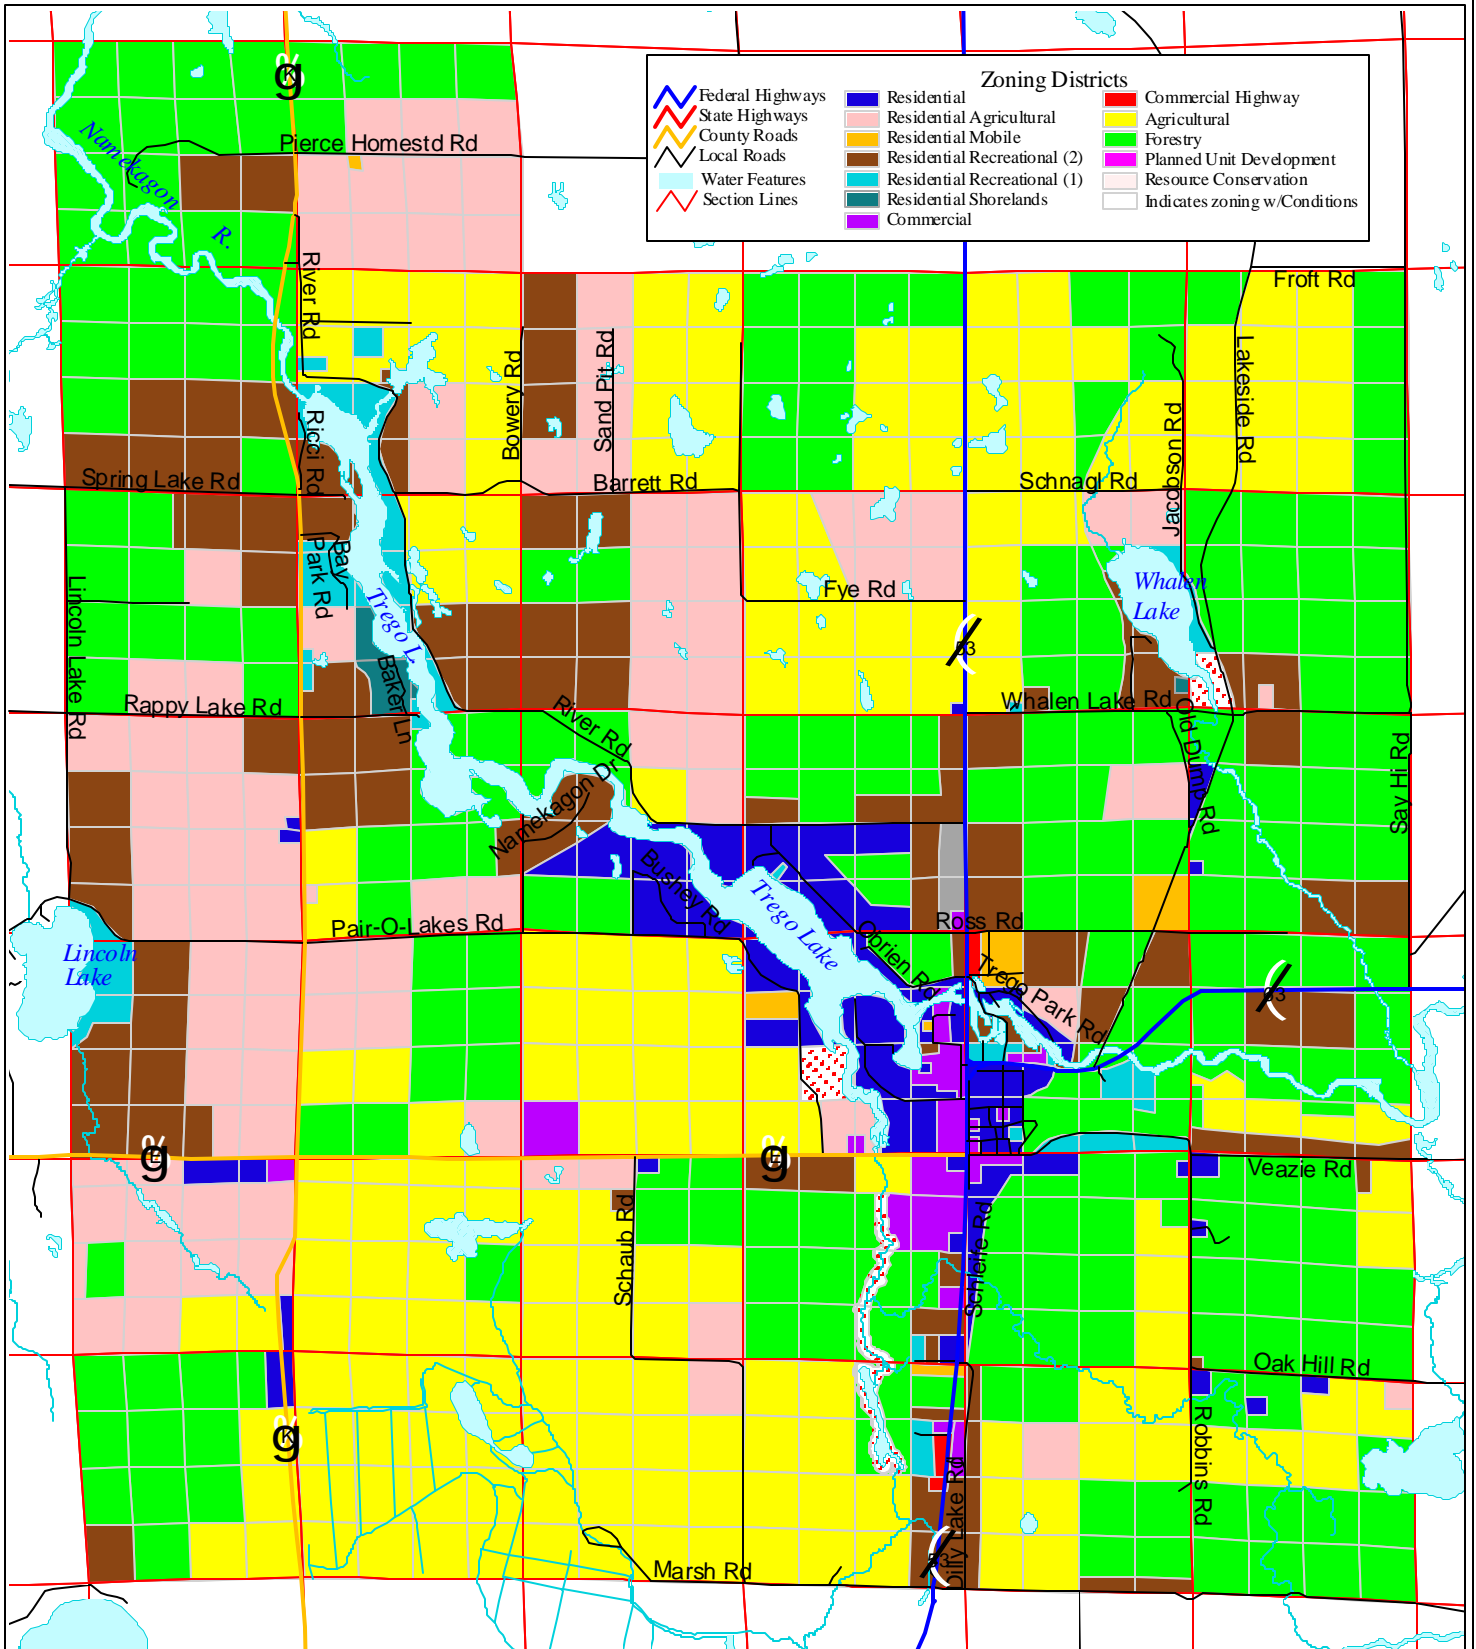

# Zoning - Town of Trego

Source: Washburn Co. Zoning Department; Northwest RPC.

2000 0 2000 Feet

NOTE: This map is NOT an official zoning map. This map is intended for general and informational use only. For more specific information, please contact the Washburn County Zoning Department.