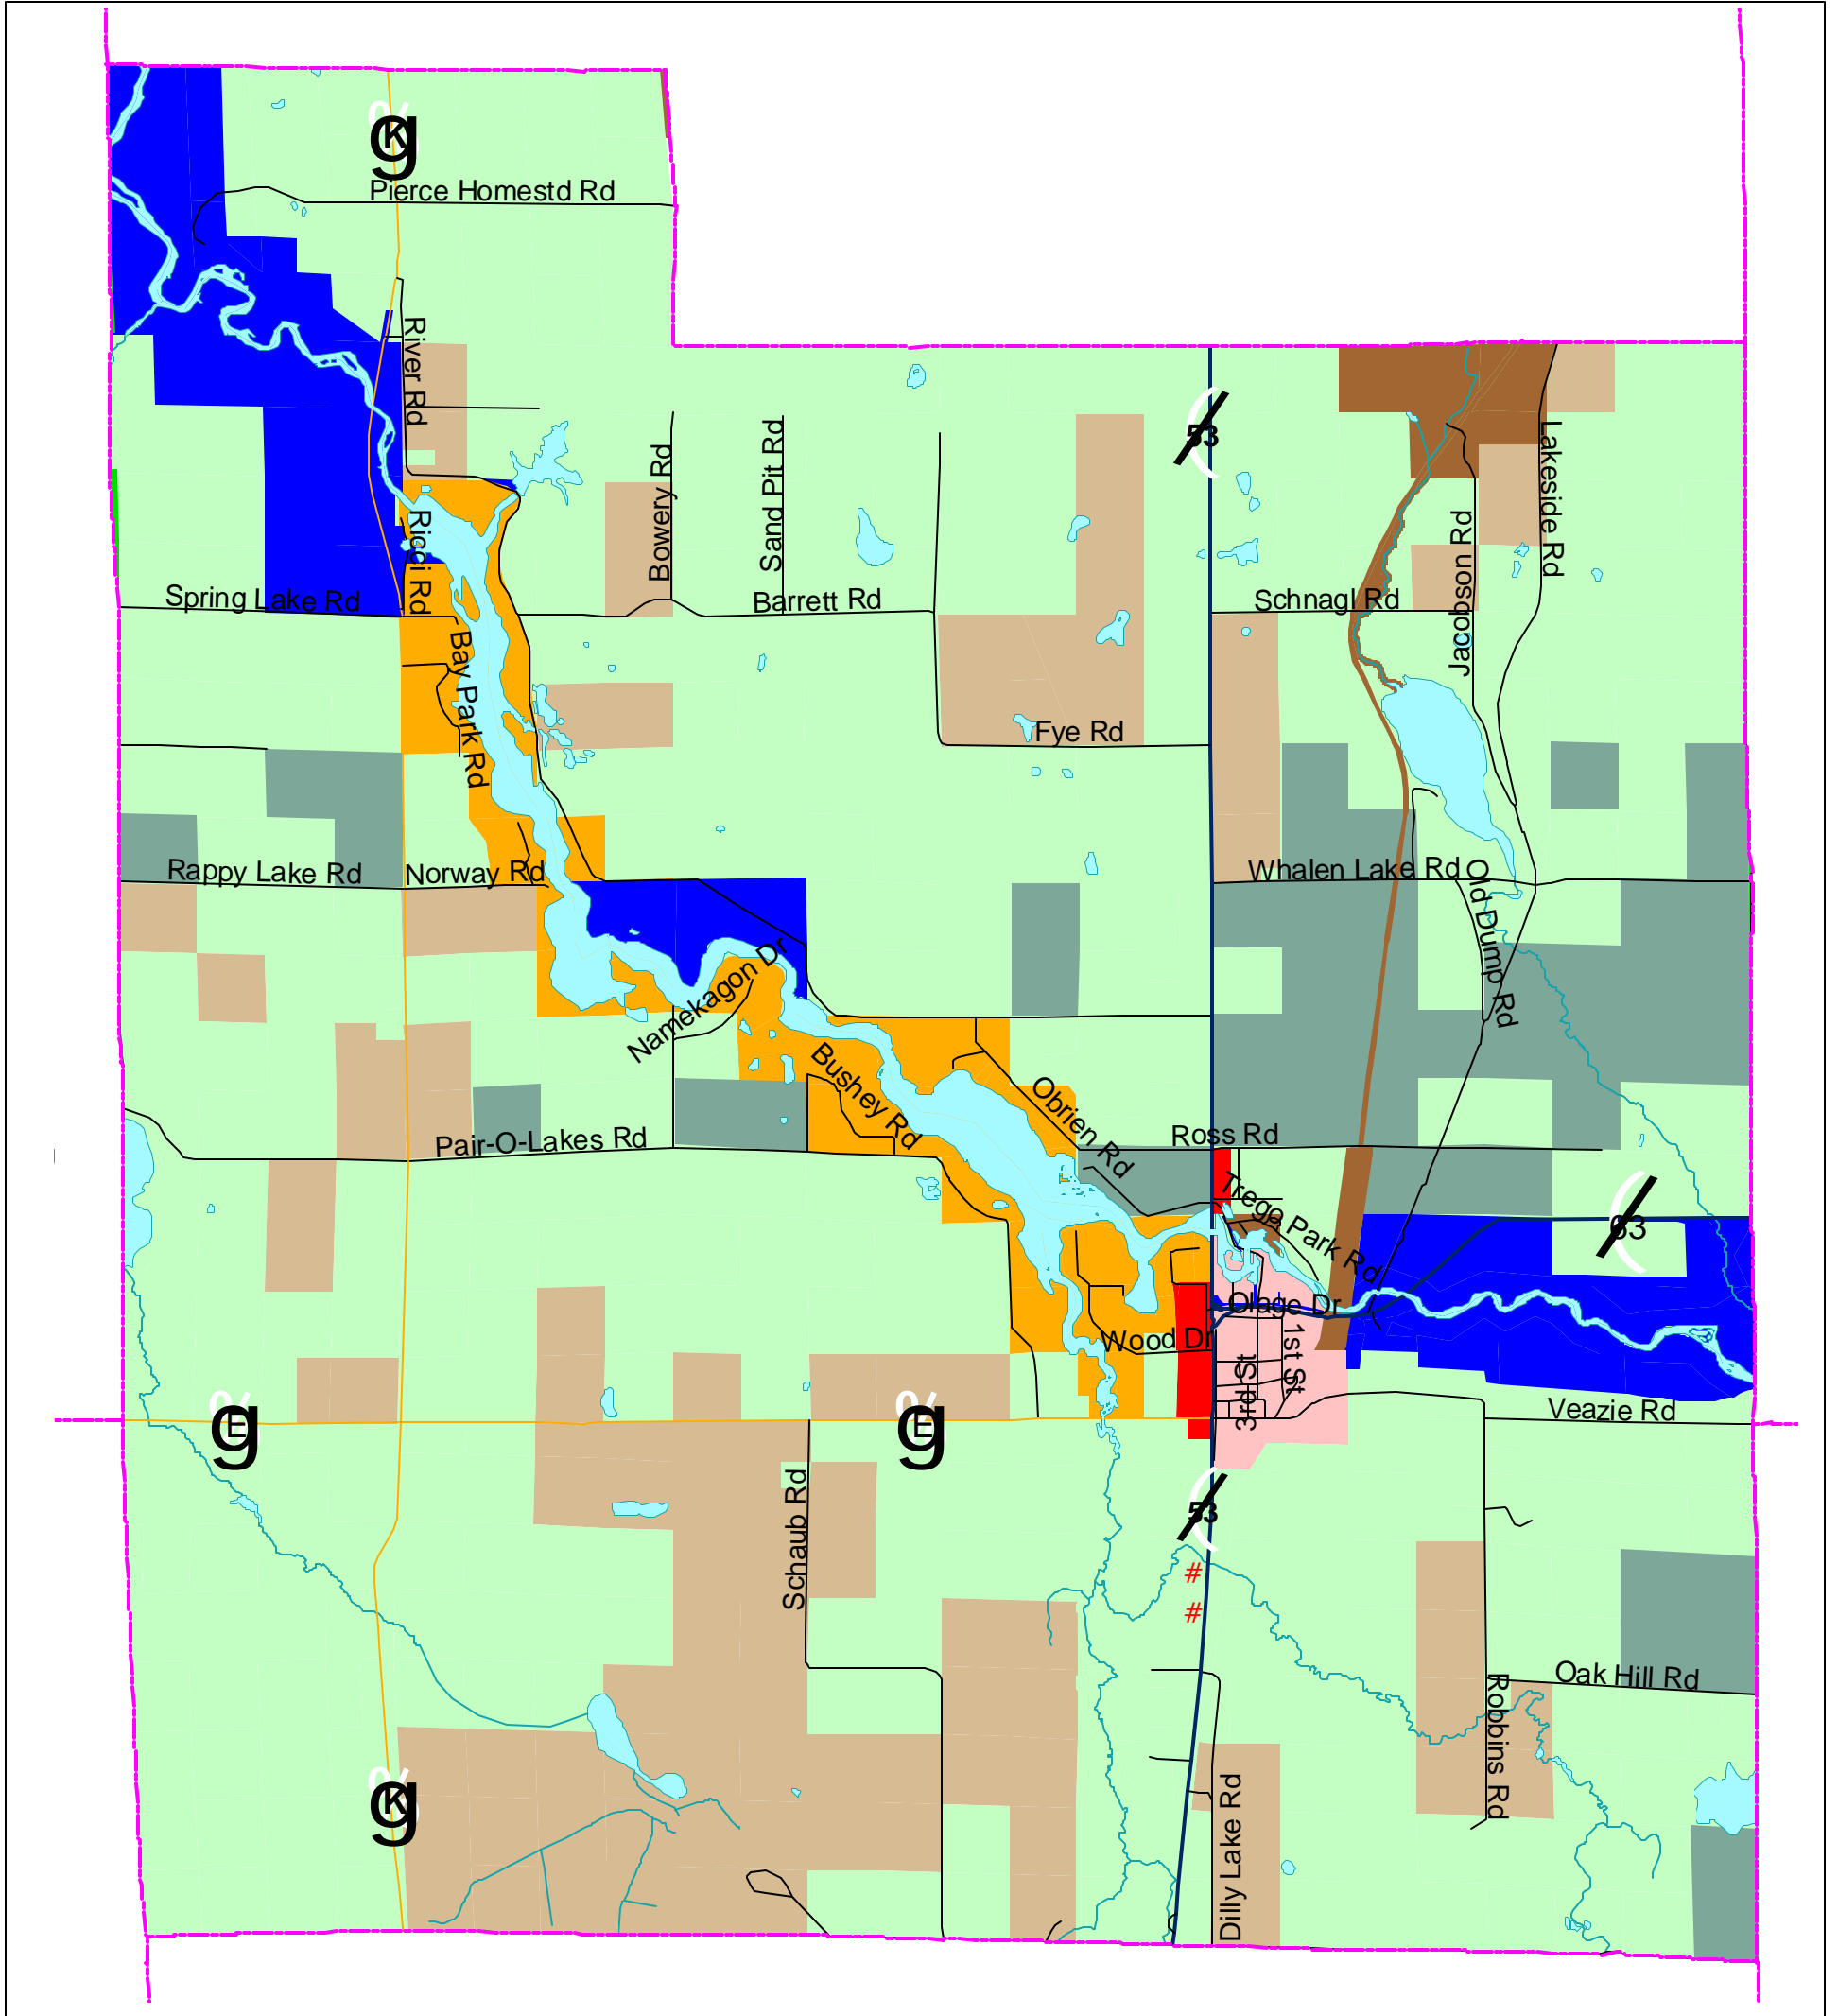

Future Land Use Town of Trego

DRAFT

<ul style="list-style-type: none"> Federal Highway State Highway County Highway Local Road Private/Trail Town Boundary Lakes & Ponds Rivers & Streams 	<p>Public/Industrial Lands</p> <ul style="list-style-type: none"> DNR Land County Forest Land Federal Land Industrial Forest 	<p>Future Land Use Categories</p> <ul style="list-style-type: none"> Forestry Residential Shoreland Residential Medium Den. Residential Unincorporated Communities Commercial Industrial Governmental/Institutional Park & Recreation Agriculture Forestry Conservancy
---	---	---