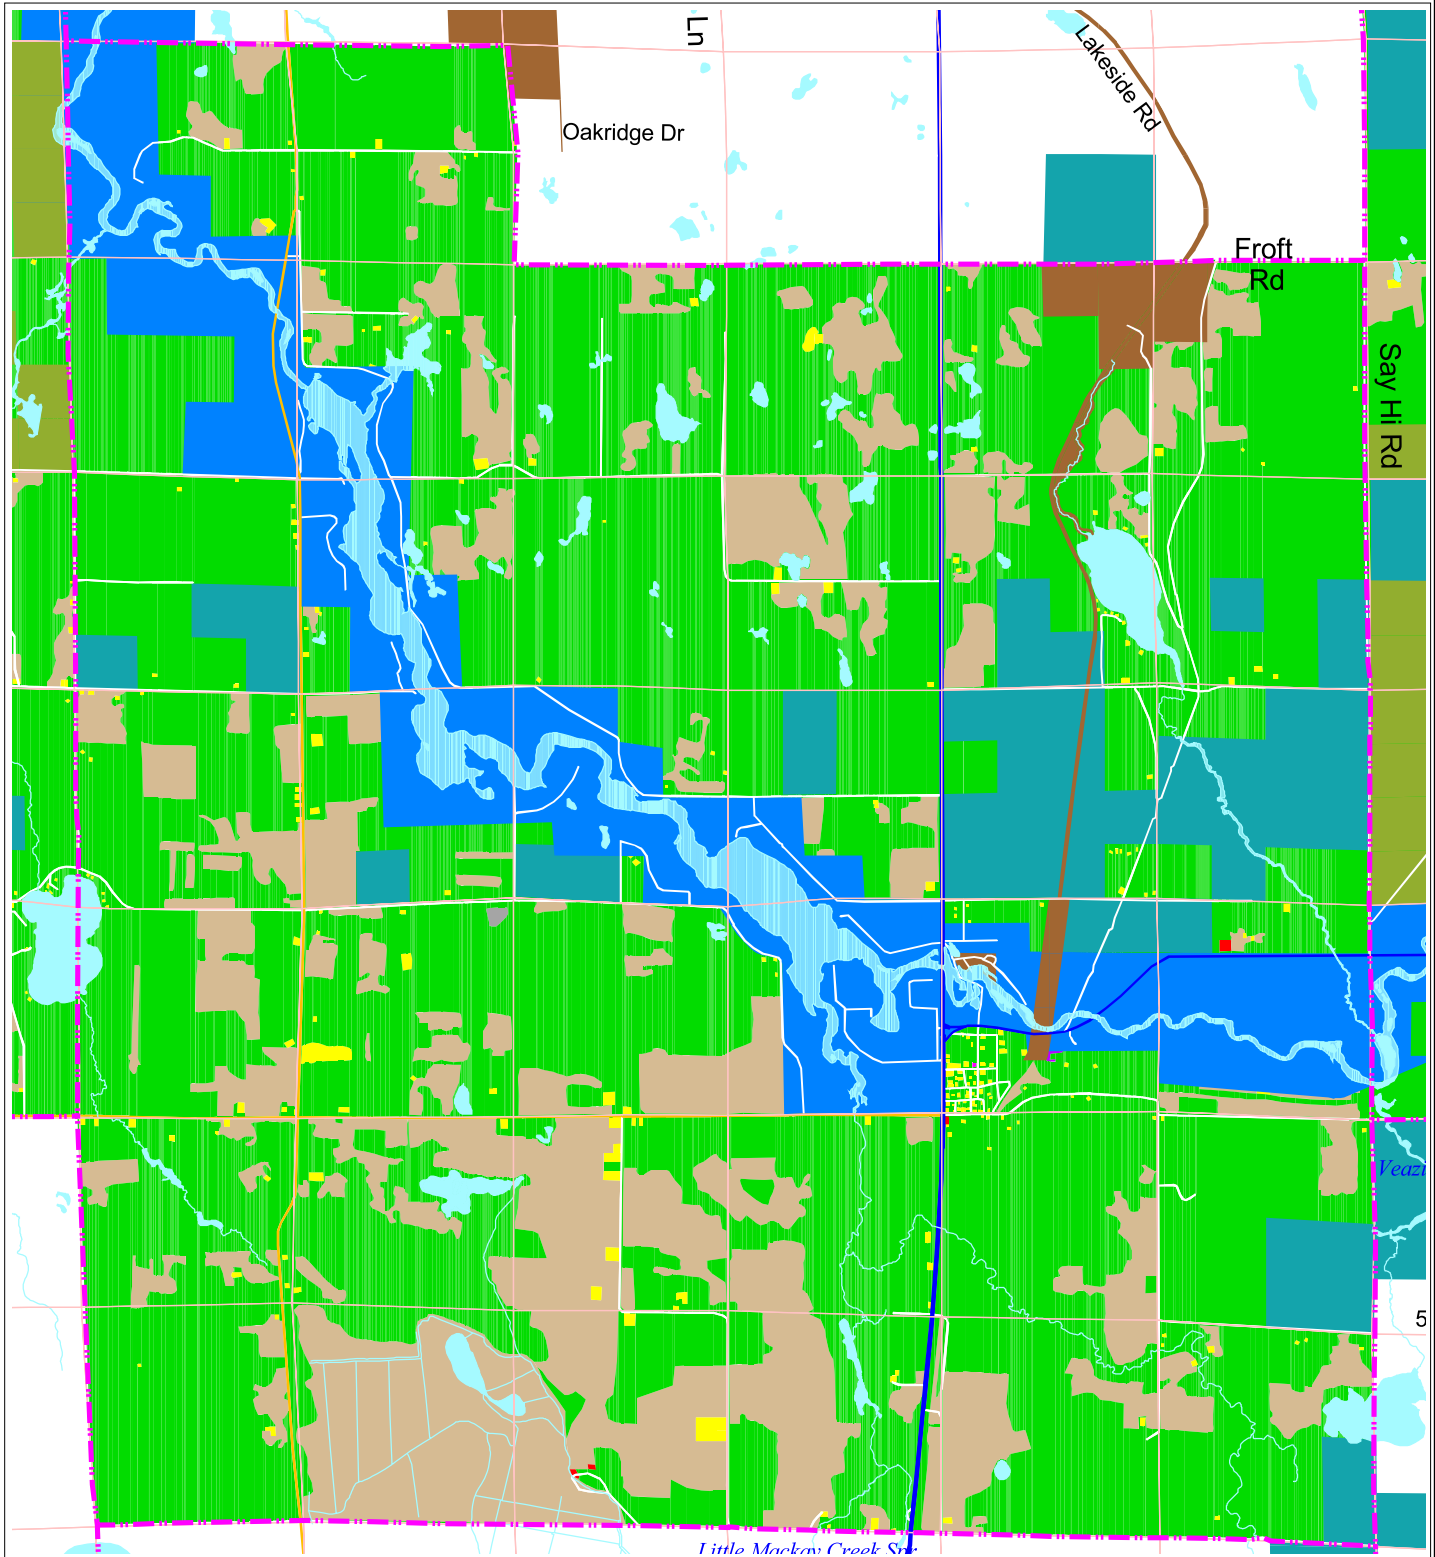

# Existing Land Use - Town of Trego

- Federal Highway
- State Highway
- County Roads
- Local Roads
- Town Boundary
- Lakes
- Rivers & Streams

- Residential
- Commercial
- Governmental/Institutional
- Agriculture
- Woodlands
- Commercial Forest Land
- County Forest Land

Land use was taken from 1996 aerial photographs and may not depict newer developments.