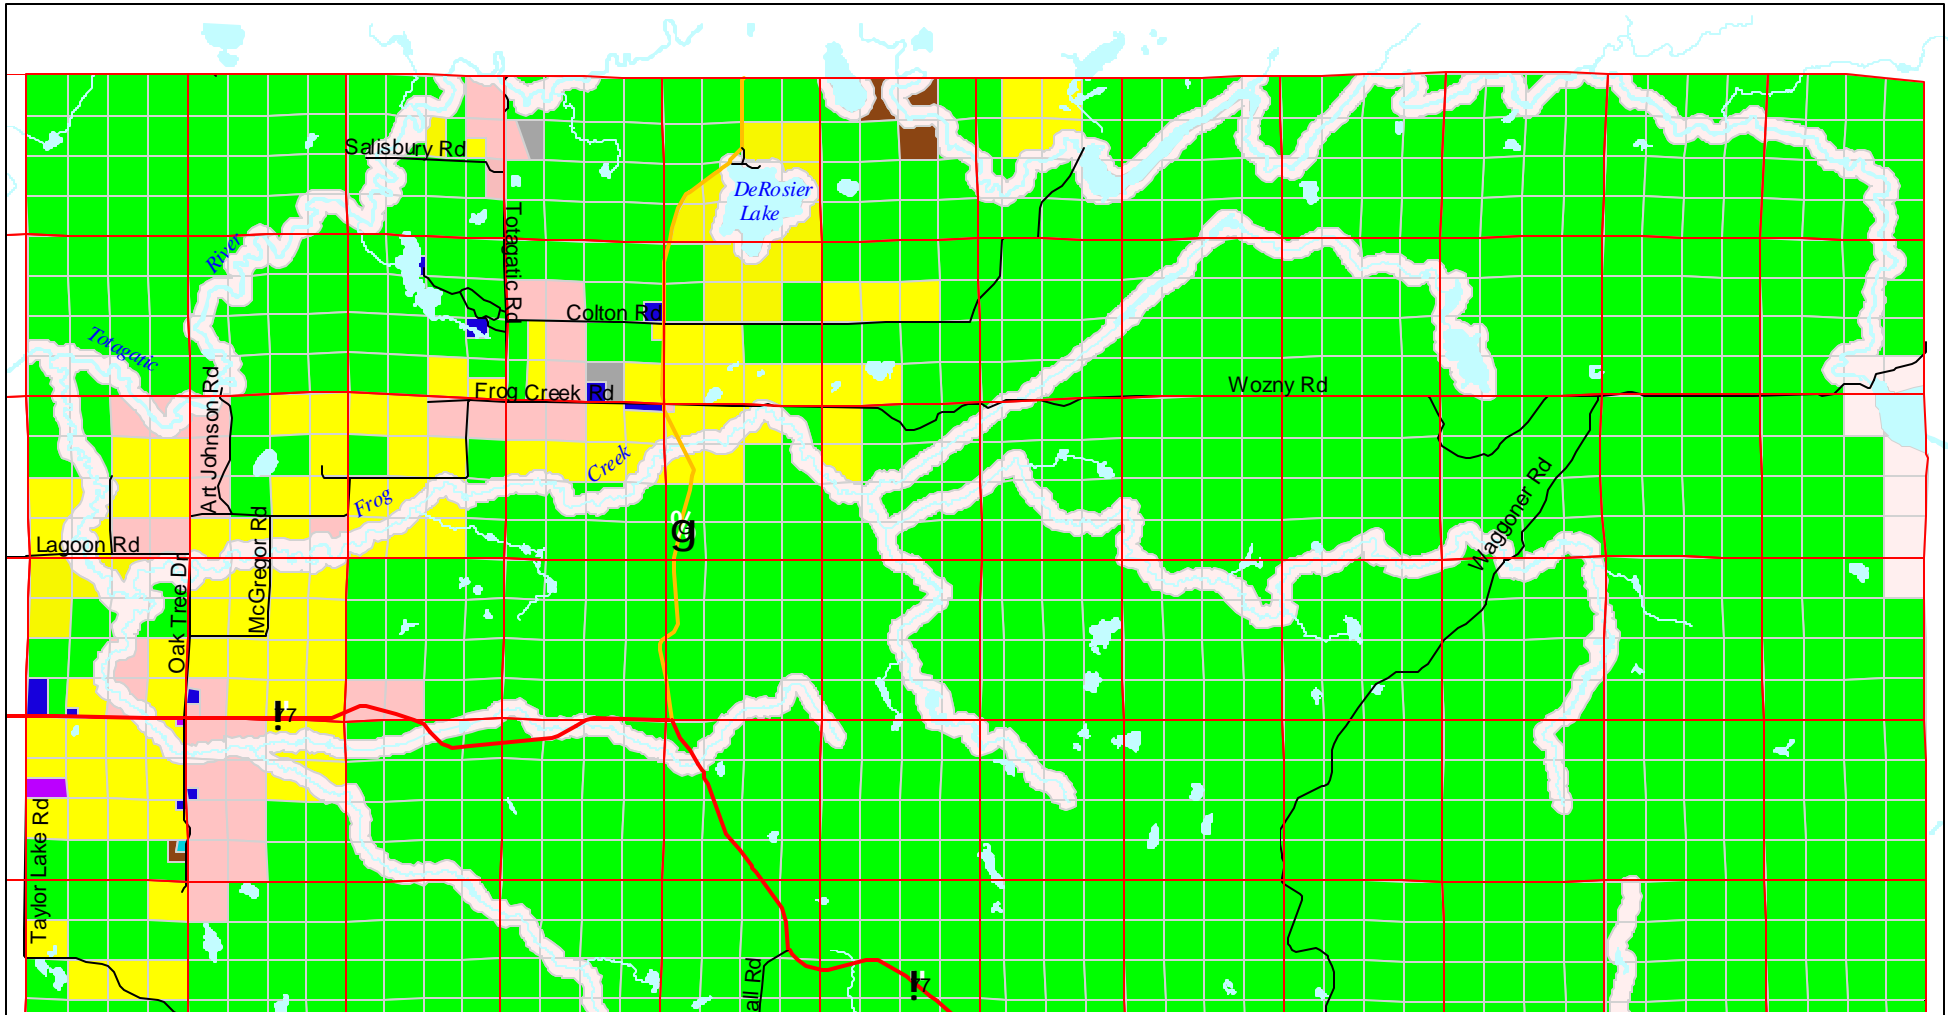

# Zoning Town of Frog Creek

Zoning Districts

- |                  |                              |                               |
|------------------|------------------------------|-------------------------------|
| Federal Highways | Residential                  | Commercial Highway            |
| State Highways   | Residential Agricultural     | Agricultural                  |
| County Roads     | Residential Mobile           | Forestry                      |
| Local Roads      | Residential Recreational (2) | Planned Unit Development      |
| Water Features   | Residential Recreational (1) | Resource Conservation         |
| Section Lines    | Residential Shorelands       | Indicates zoning w/Conditions |
|                  | Commercial                   |                               |

Source: Washburn Co. Zoning Department; Northwest RPC.

NOTE: This map is NOT an official zoning map. This map is intended for general and informational use only. For more specific information, please contact the Washburn County Zoning Department.