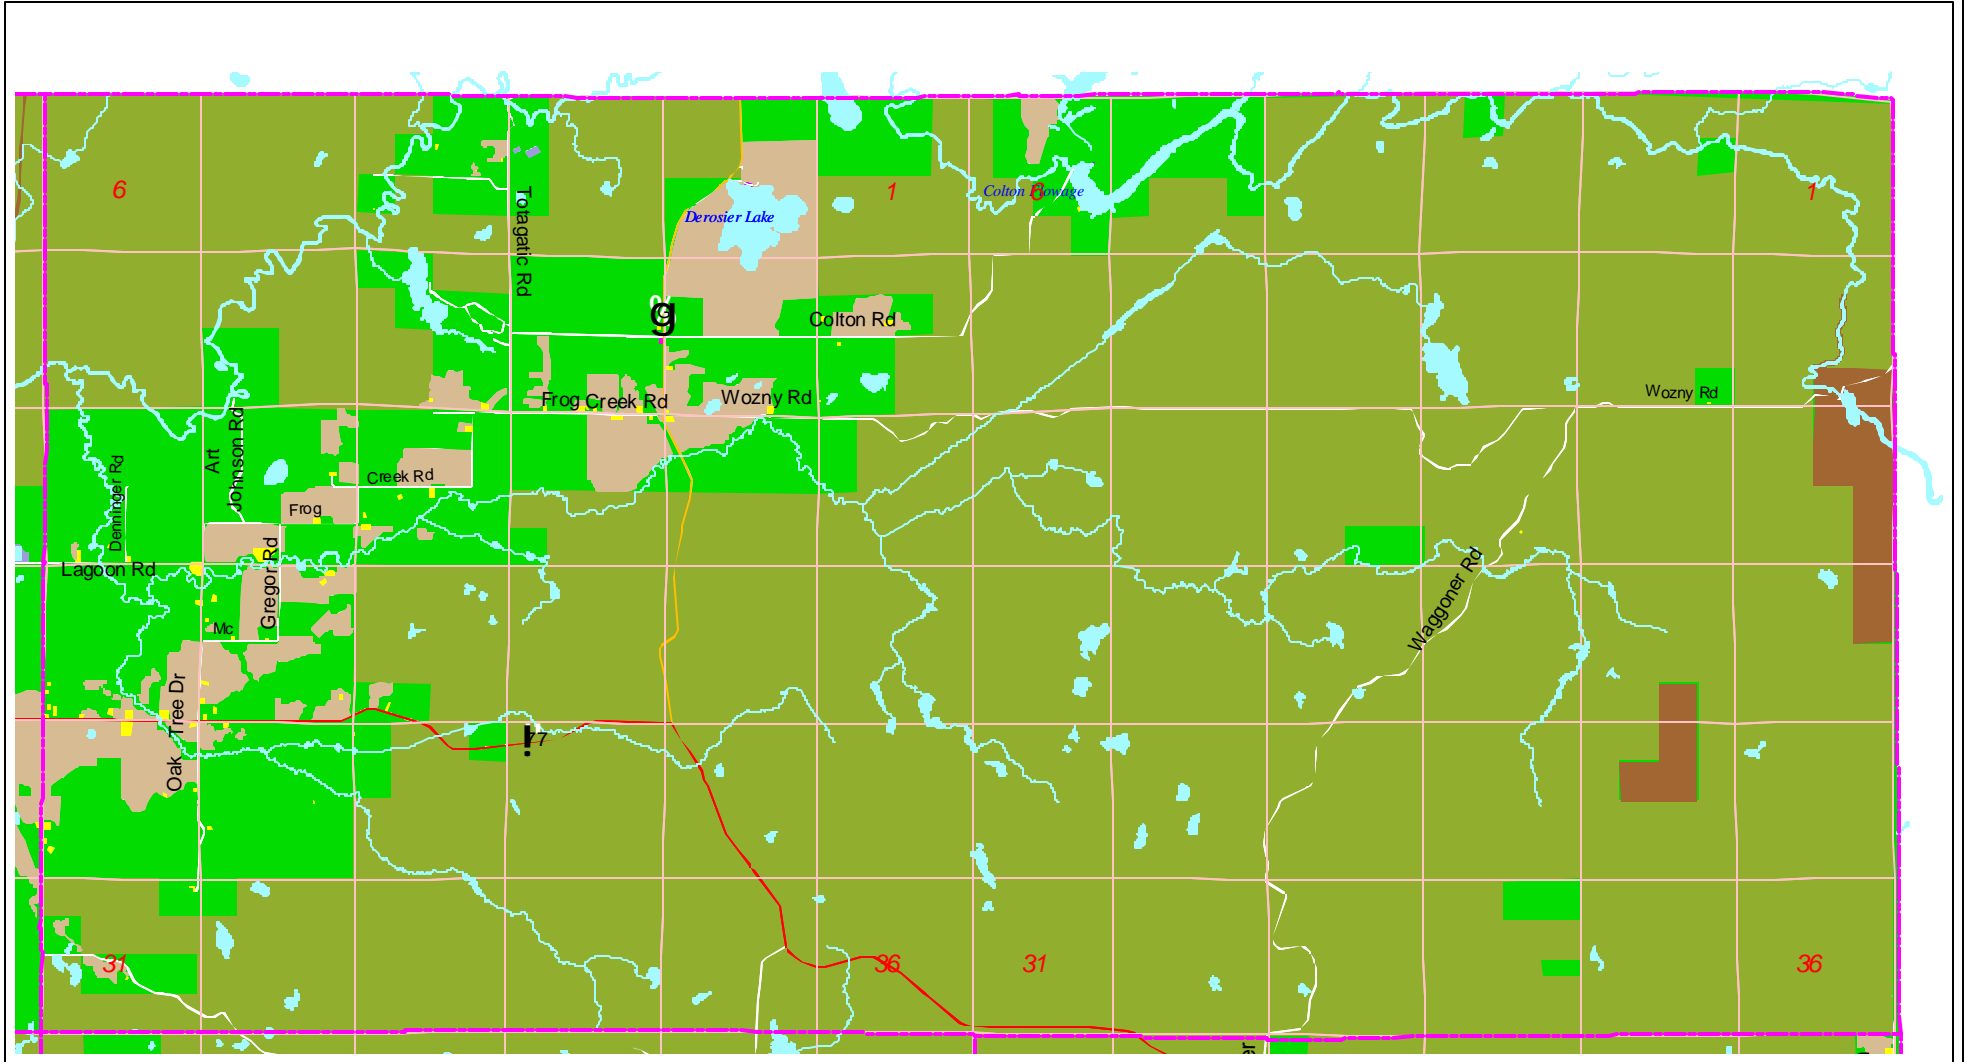

Generalized Existing Land Use Town of Frog Creek

- | | | |
|------------------|---------------------------------|-------------------|
| Federal Highways | Residential | Federal Lands |
| State Highways | Mobile Home Park | Industrial Forest |
| County Roads | Commercial | County Forest |
| Local Roads | Industrial | State Land |
| Town Boundary | Communication/Utilities | |
| Lakes | Governmental/Institutional | |
| Rivers & Streams | Park & Recreation | |
| | Agriculture/Open Space | |
| | Woodlands & Other Natural Areas | |