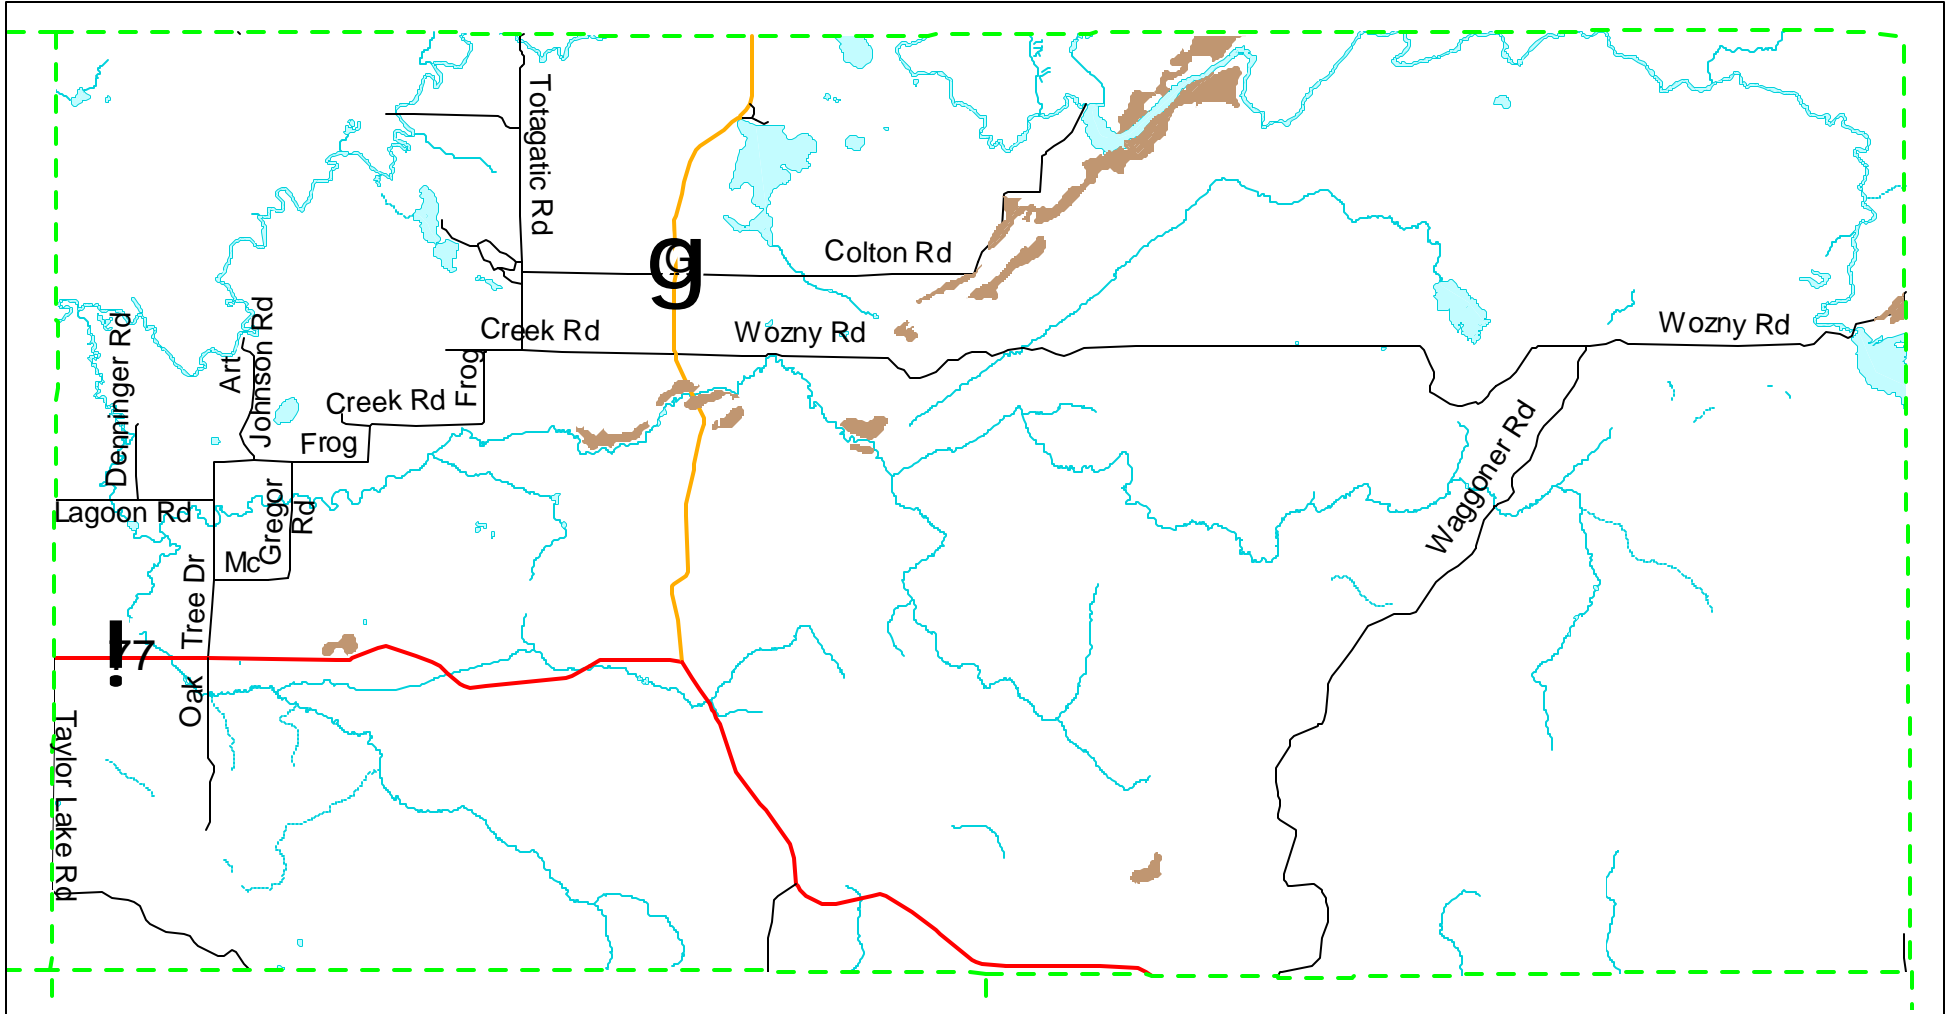

# Prime Farmland Town of Frog Creek

- Prime Farmland
- Town Boundary
- Federal Highway
- State Highway
- County Highway
- Local Road
- Water Features

2000 0 2000 Feet