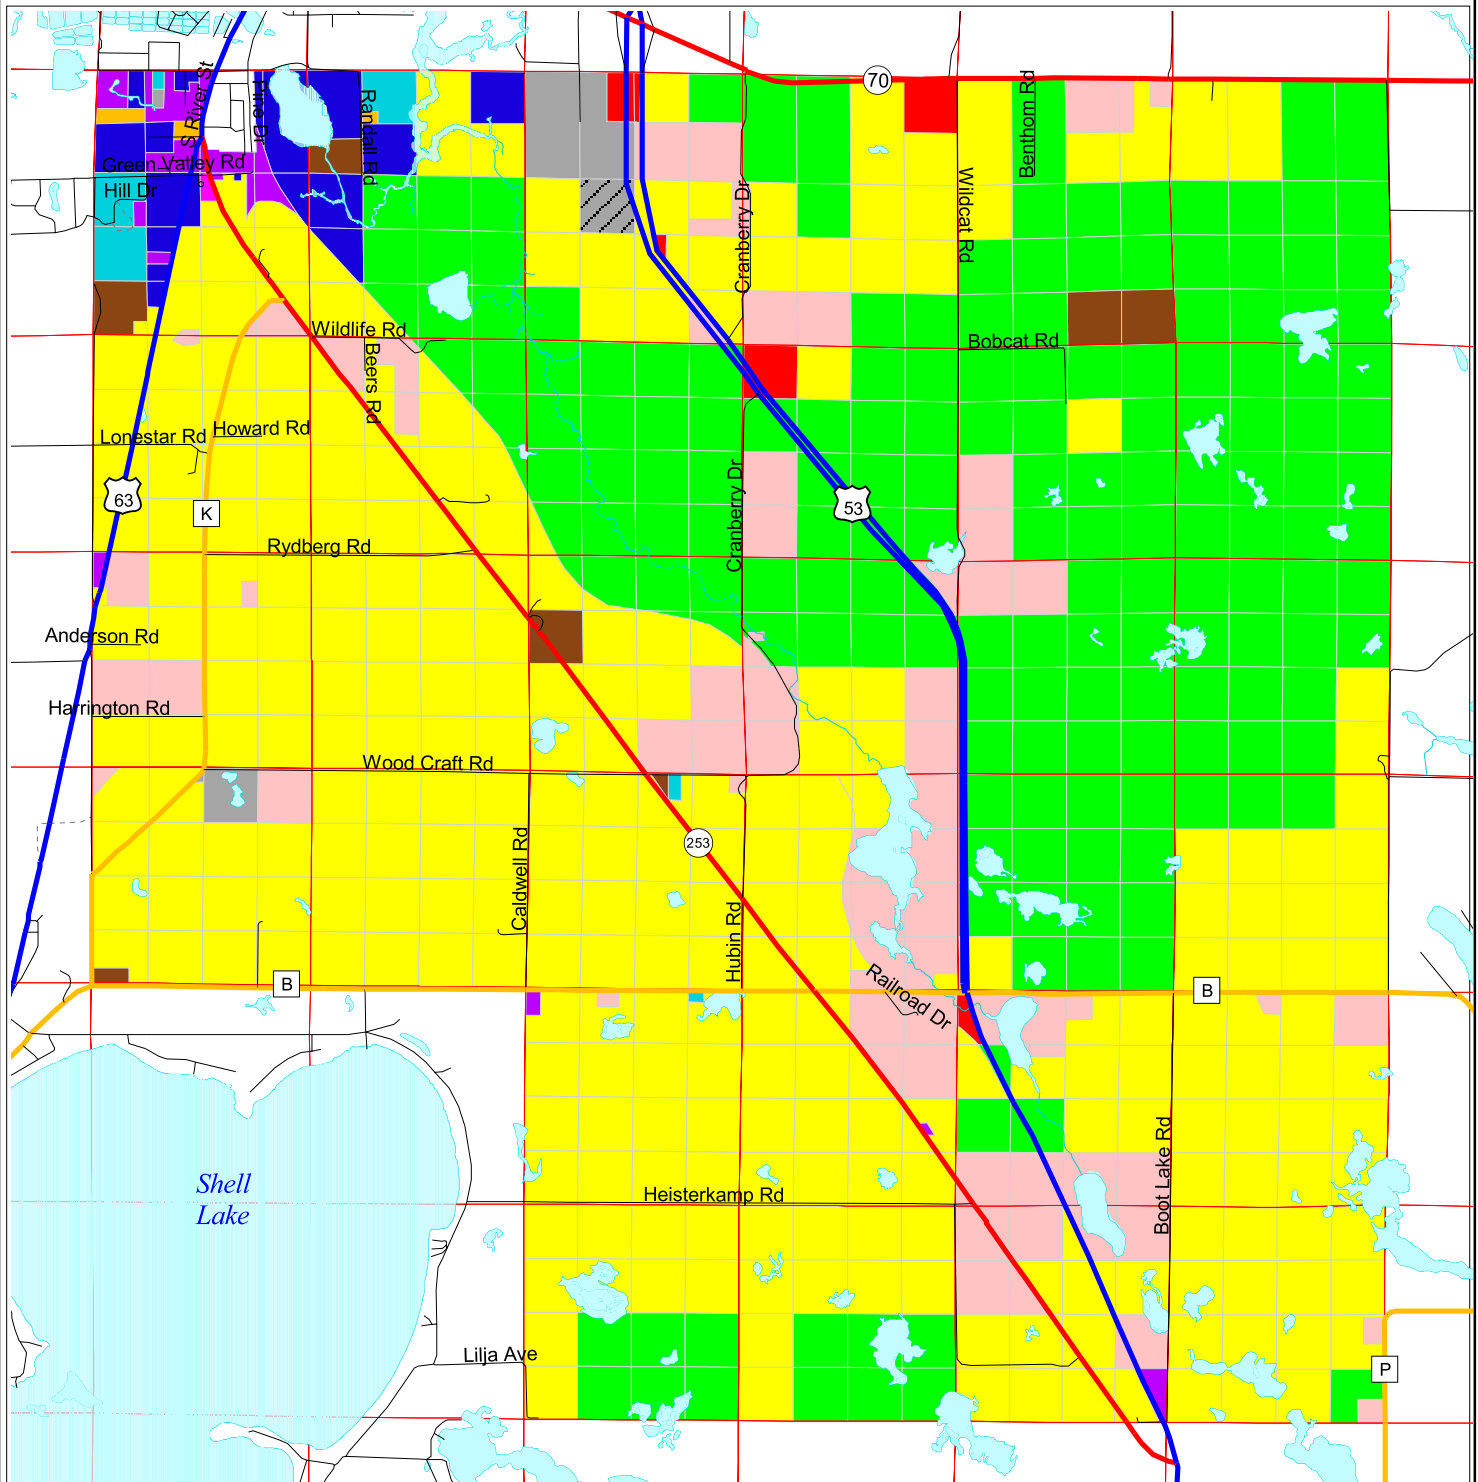

Zoning - Town of Beaver Brook

Zoning Districts

- Federal Highways
- State Highways
- County Roads
- Local Roads
- Water Features
- Section Lines

- Residential
- Residential Agricultural
- Residential Mobile
- Residential Recreational (2)
- Residential Recreational (1)
- Residential Shorelands
- Commercial

- Commercial Highway
- Agricultural
- Forestry
- Planned Unit Development
- Resource Conservation
- Indicates zoning w/Conditions
- City of Spooner

Source: Washburn Co. Zoning Department; Northwest RPC.

NOTE: This map is NOT an official zoning map. This map is intended for general and informational use only. For more specific information, please contact the Washburn County Zoning Department.