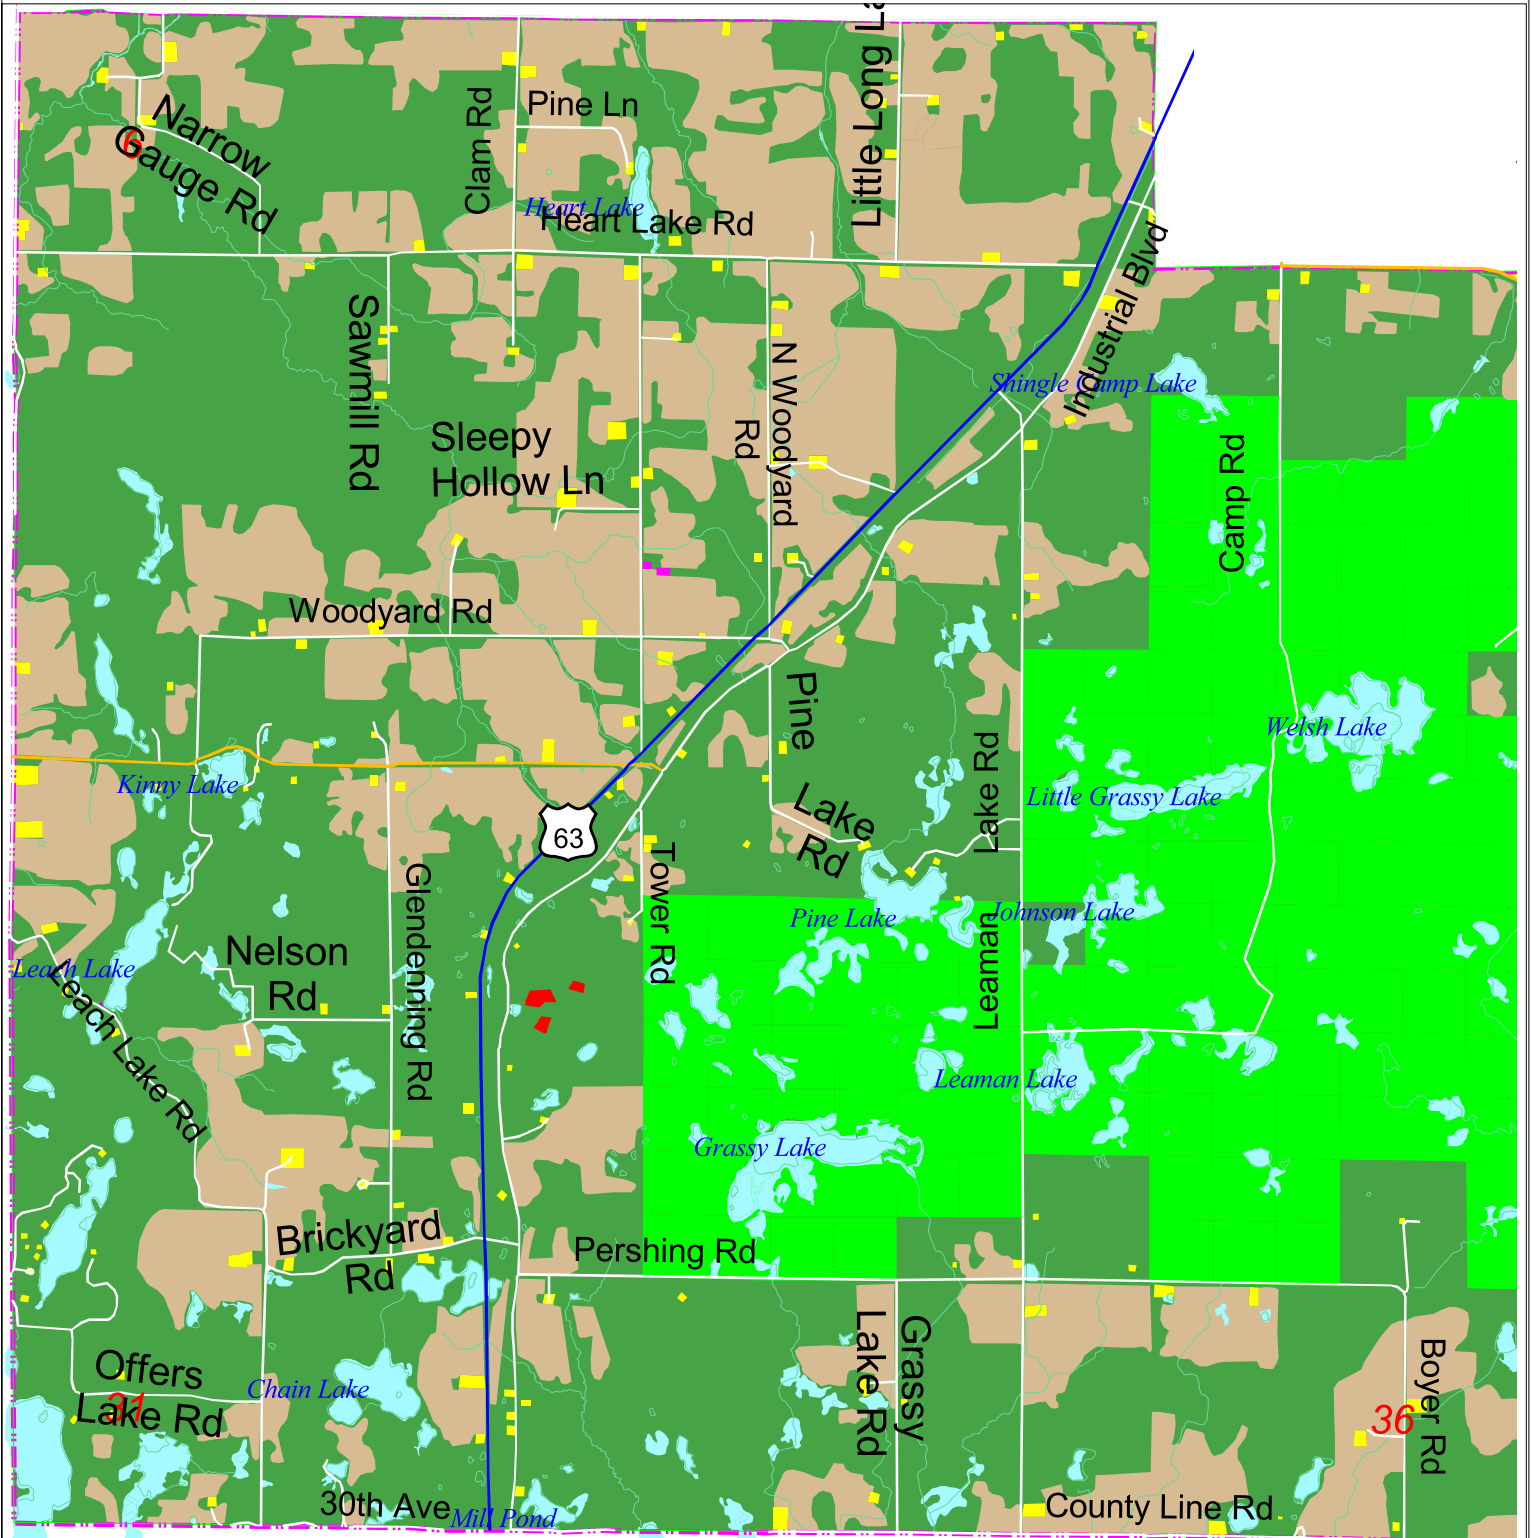

Existing Land Use - Barronett Township

Federal Highways	Residential	Federal Lands
State Highways	Mobile Home Park	Industrial Forest
County Roads	Commercial	County Forest
Local Roads	Industrial	State Land
Town Boundary	Communication/Utilities	
Lakes	Governmental/Institutional	
Rivers & Streams	Park & Recreation	
	Agriculture/Open Space	
	Woodlands & Other Natural Areas	

Land use was taken from 1996 aerial photographs and may not depict newer development.