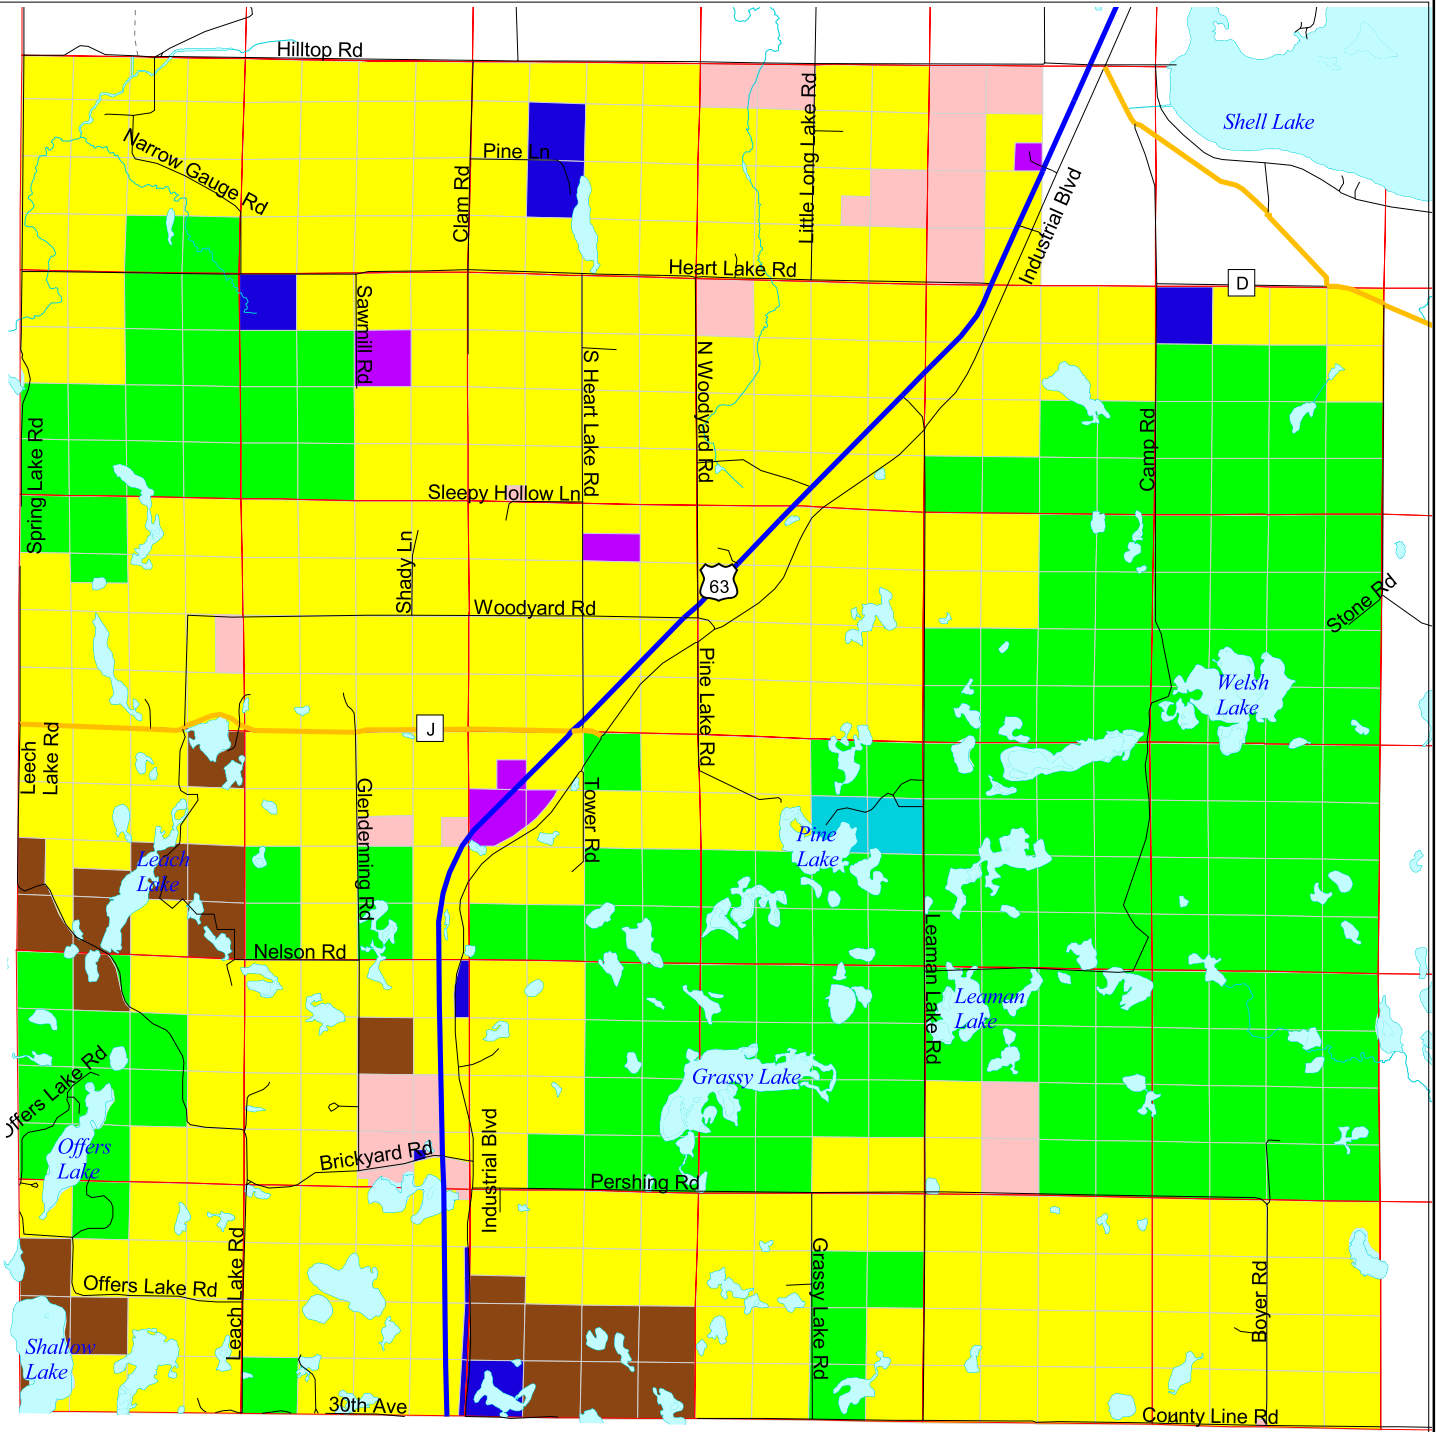

Zoning - Town of Barronett

Zoning Districts

- Federal Highways
- State Highways
- County Roads
- Local Roads
- Water Features
- Section Lines

- Residential
- Residential Agricultural
- Residential Mobile
- Residential Recreational (2)
- Residential Recreational (1)
- Residential Shorelands
- Commercial

- Commercial Highway
- Agricultural
- Forestry
- Planned Unit Development
- Resource Conservation
- Indicates zoning w/Conditions

Source: Washburn Co. Zoning Department; Northwest RPC.

NOTE: This map is NOT an official zoning map. This map is intended for general and informational use only. For more specific information, please contact the Washburn County Zoning Department.