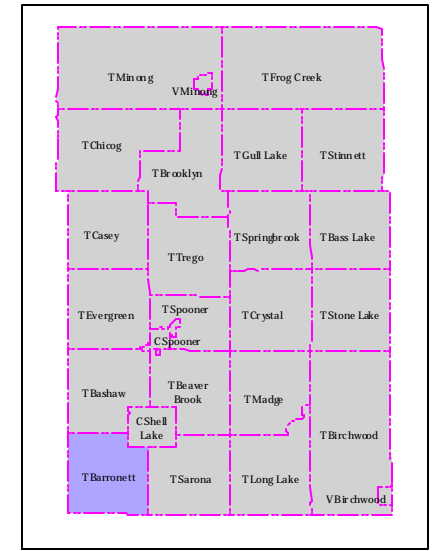

Future Land Use Town of Barronett

DRAFT

<ul style="list-style-type: none"> Federal Highway State Highway County Highway Local Road Private/Trail Town Boundary Lakes & Ponds Rivers & Streams 	<ul style="list-style-type: none"> Forestry Residential Shoreland Residential Medium Den. Residential Unincorporated Communities Commercial Industrial Governmental/Institutional Park & Recreation Agriculture Forestry Conservancy
<ul style="list-style-type: none"> DNR Land County Forest Land Federal Land Industrial Forest 	<p>Public/Industrial Lands</p>