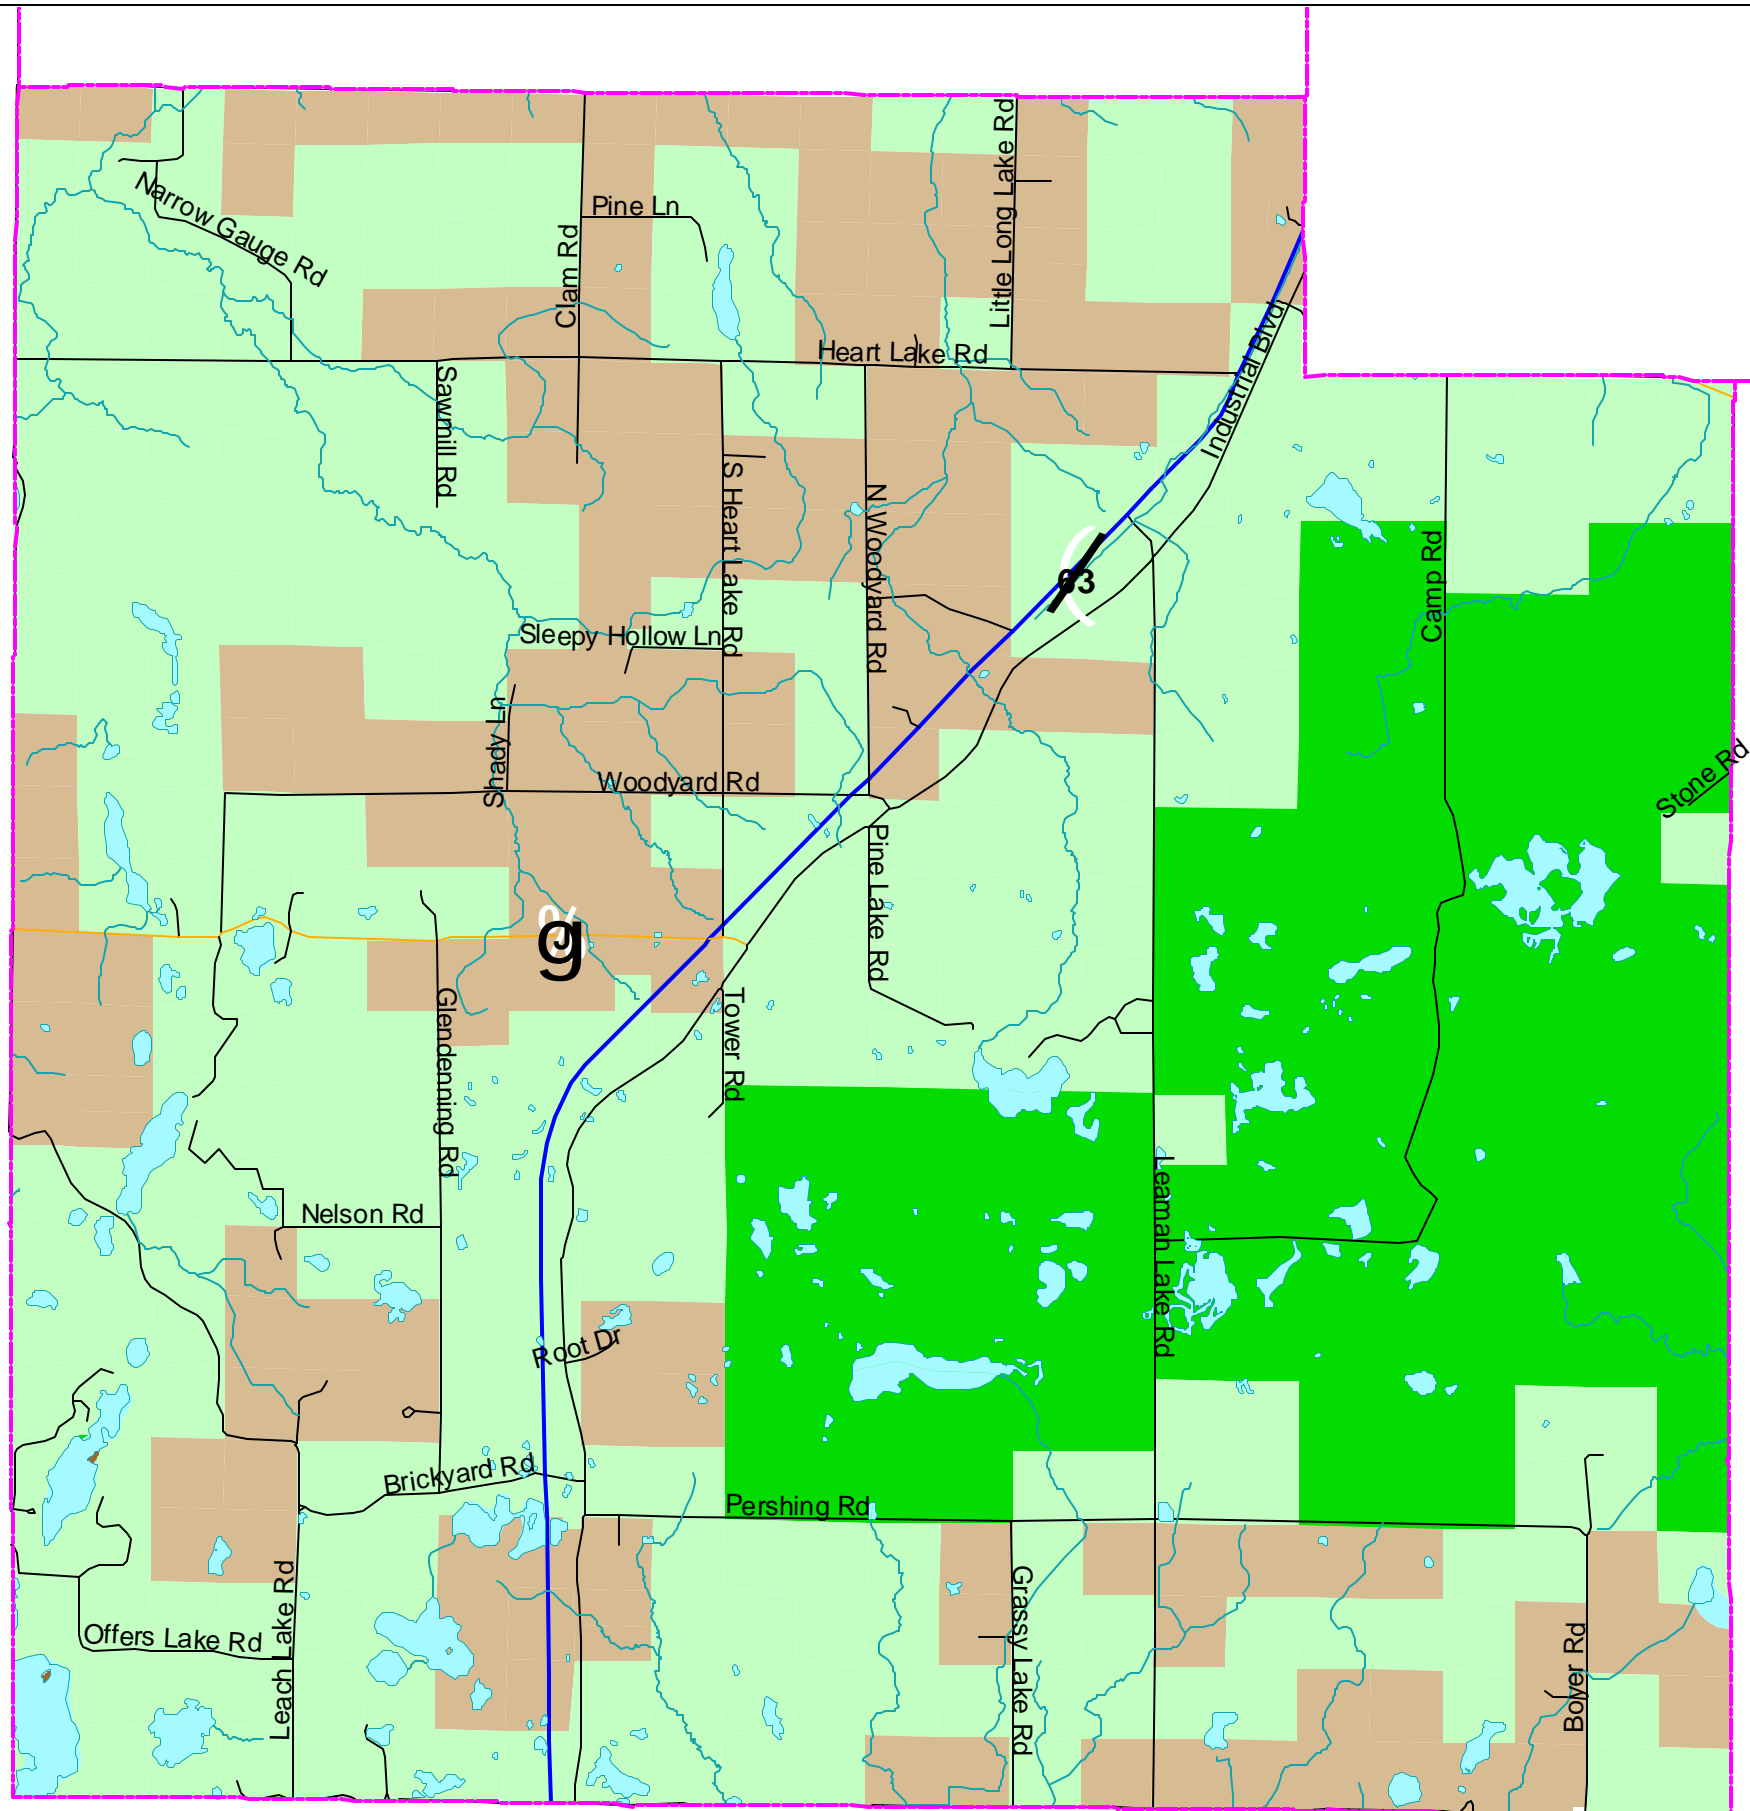

Future Land Use Town of Barronett

DRAFT

<ul style="list-style-type: none"> Federal Highway State Highway County Highway Local Road Private/Trail Town Boundary Lakes & Ponds Rivers & Streams 	<ul style="list-style-type: none"> Forestry Residential Shoreland Residential Medium Den. Residential Unincorporated Communities Commercial Industrial Governmental/Institutional Park & Recreation Agriculture Forestry Conservancy
<ul style="list-style-type: none"> DNR Land County Forest Land Federal Land Industrial Forest 	<p>Public/Industrial Lands</p>

Source: Northwest Regional
Planning Commission
Date Printed: 4/6/04