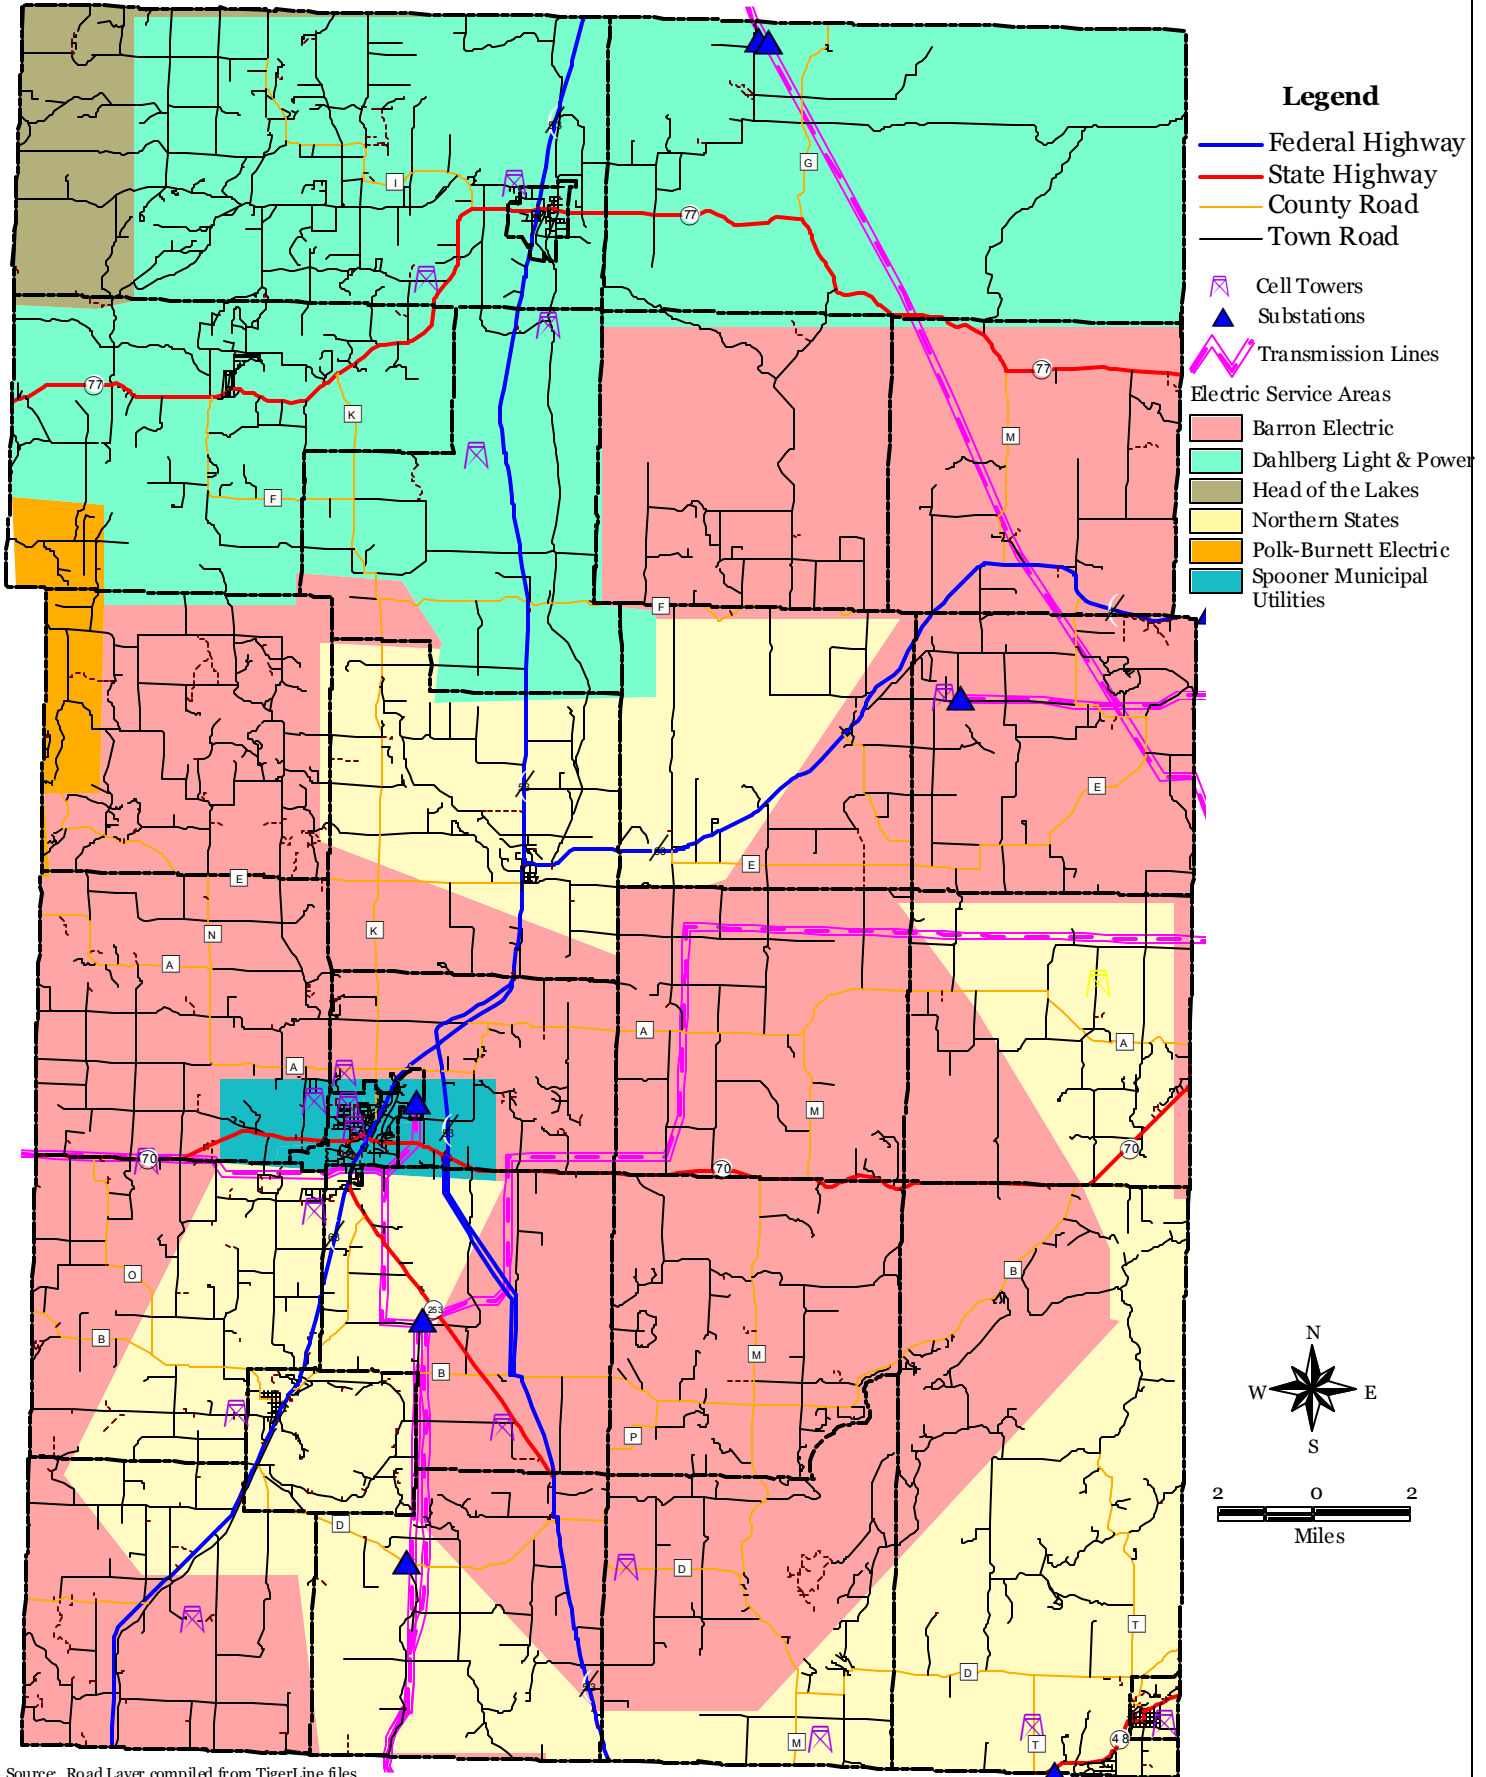

# Utilities - Washburn County

Source: Road Layer compiled from TigerLine files.  
Cell Tower data from FCC. All other Utility information  
from Wisconsin PSC.