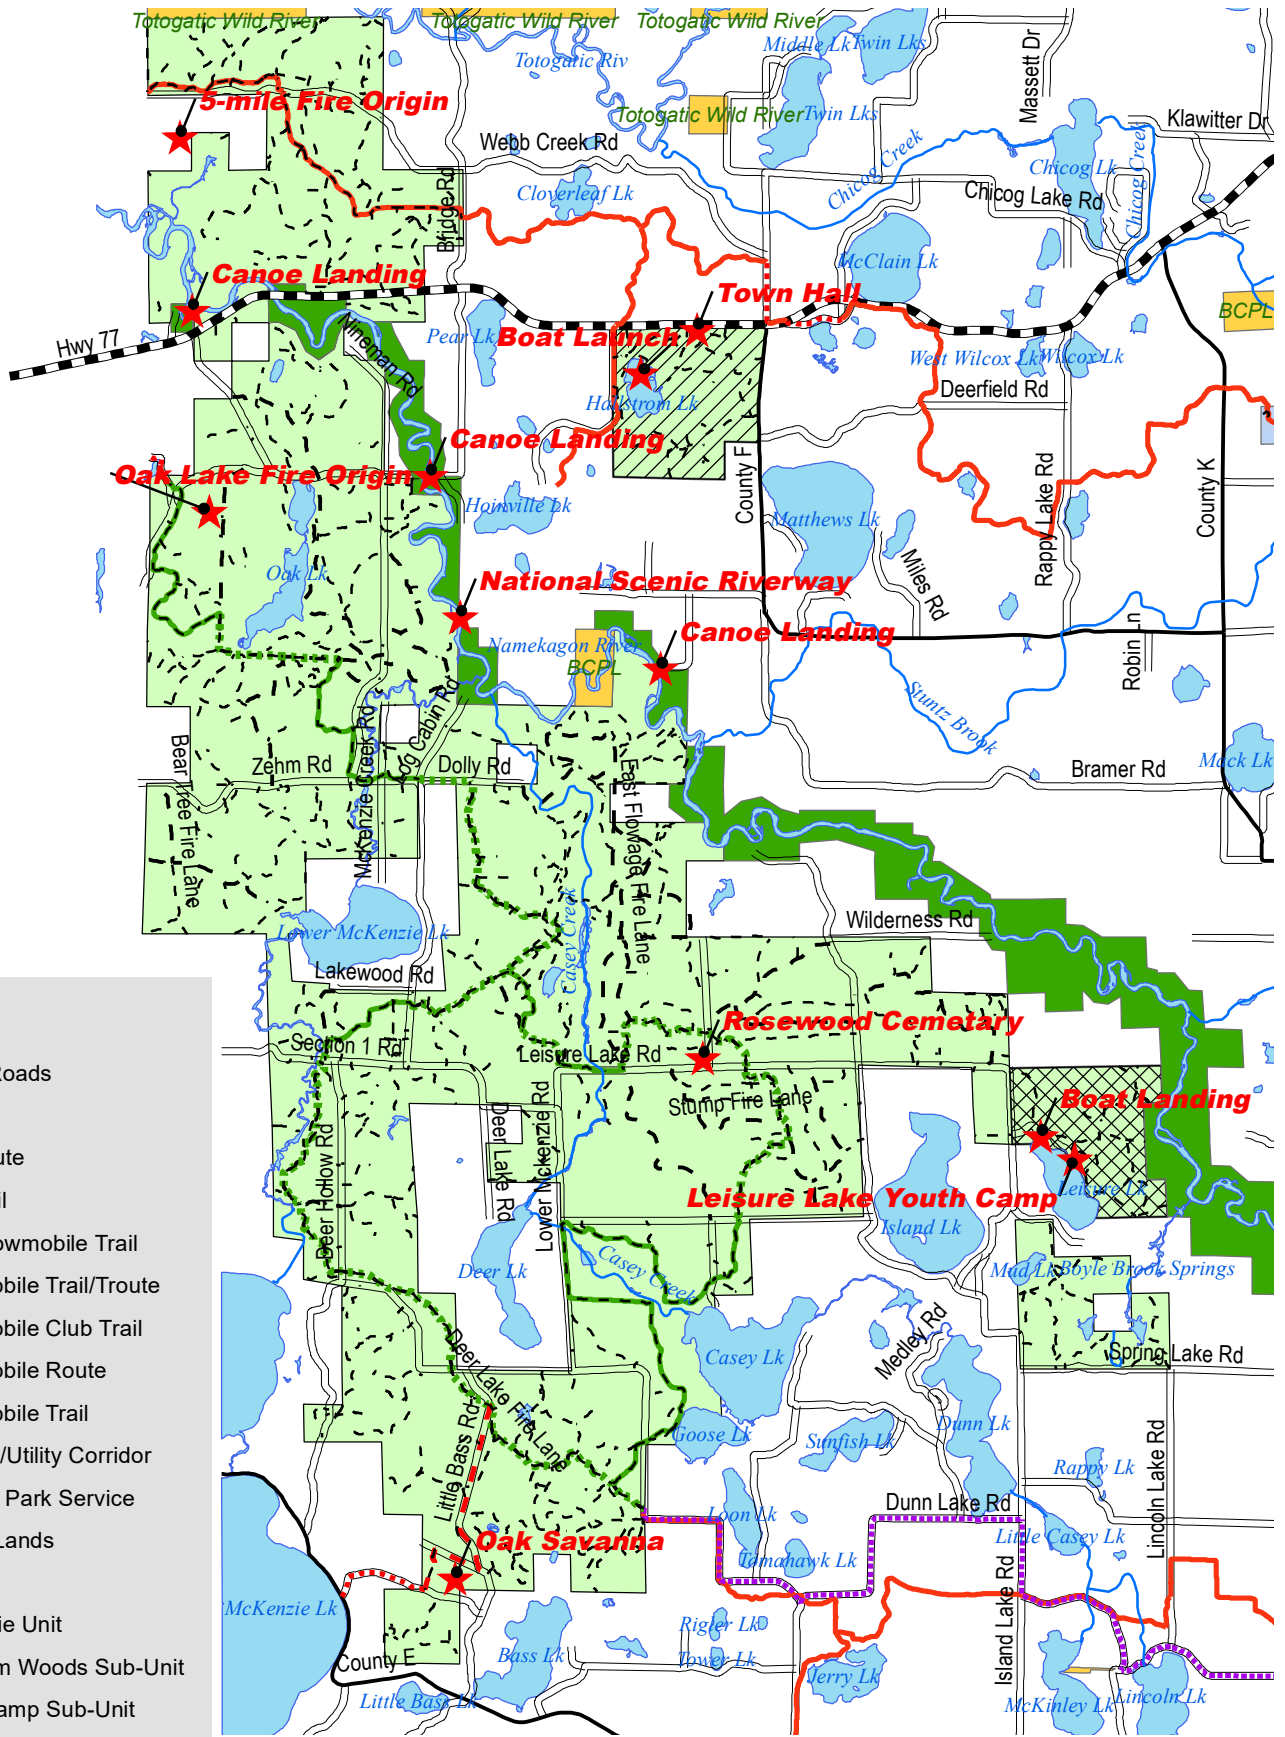

Integrated Resource Management Unit 8 McKenzie Unit

Legend

- - - Forest Roads
- Streams
- ⋯⋯⋯ ATV Route
- ATV Trail
- ATV/Snowmobile Trail
- ⋯⋯⋯ Snowmobile Trail/Troute
- - - Snowmobile Club Trail
- ⋯⋯⋯ Snowmobile Route
- Snowmobile Trail
- Railroad/Utility Corridor
- National Park Service
- WDNR Lands

Unit 8

- McKenzie Unit
- Hallstrom Woods Sub-Unit
- Youth Camp Sub-Unit
- Other Units