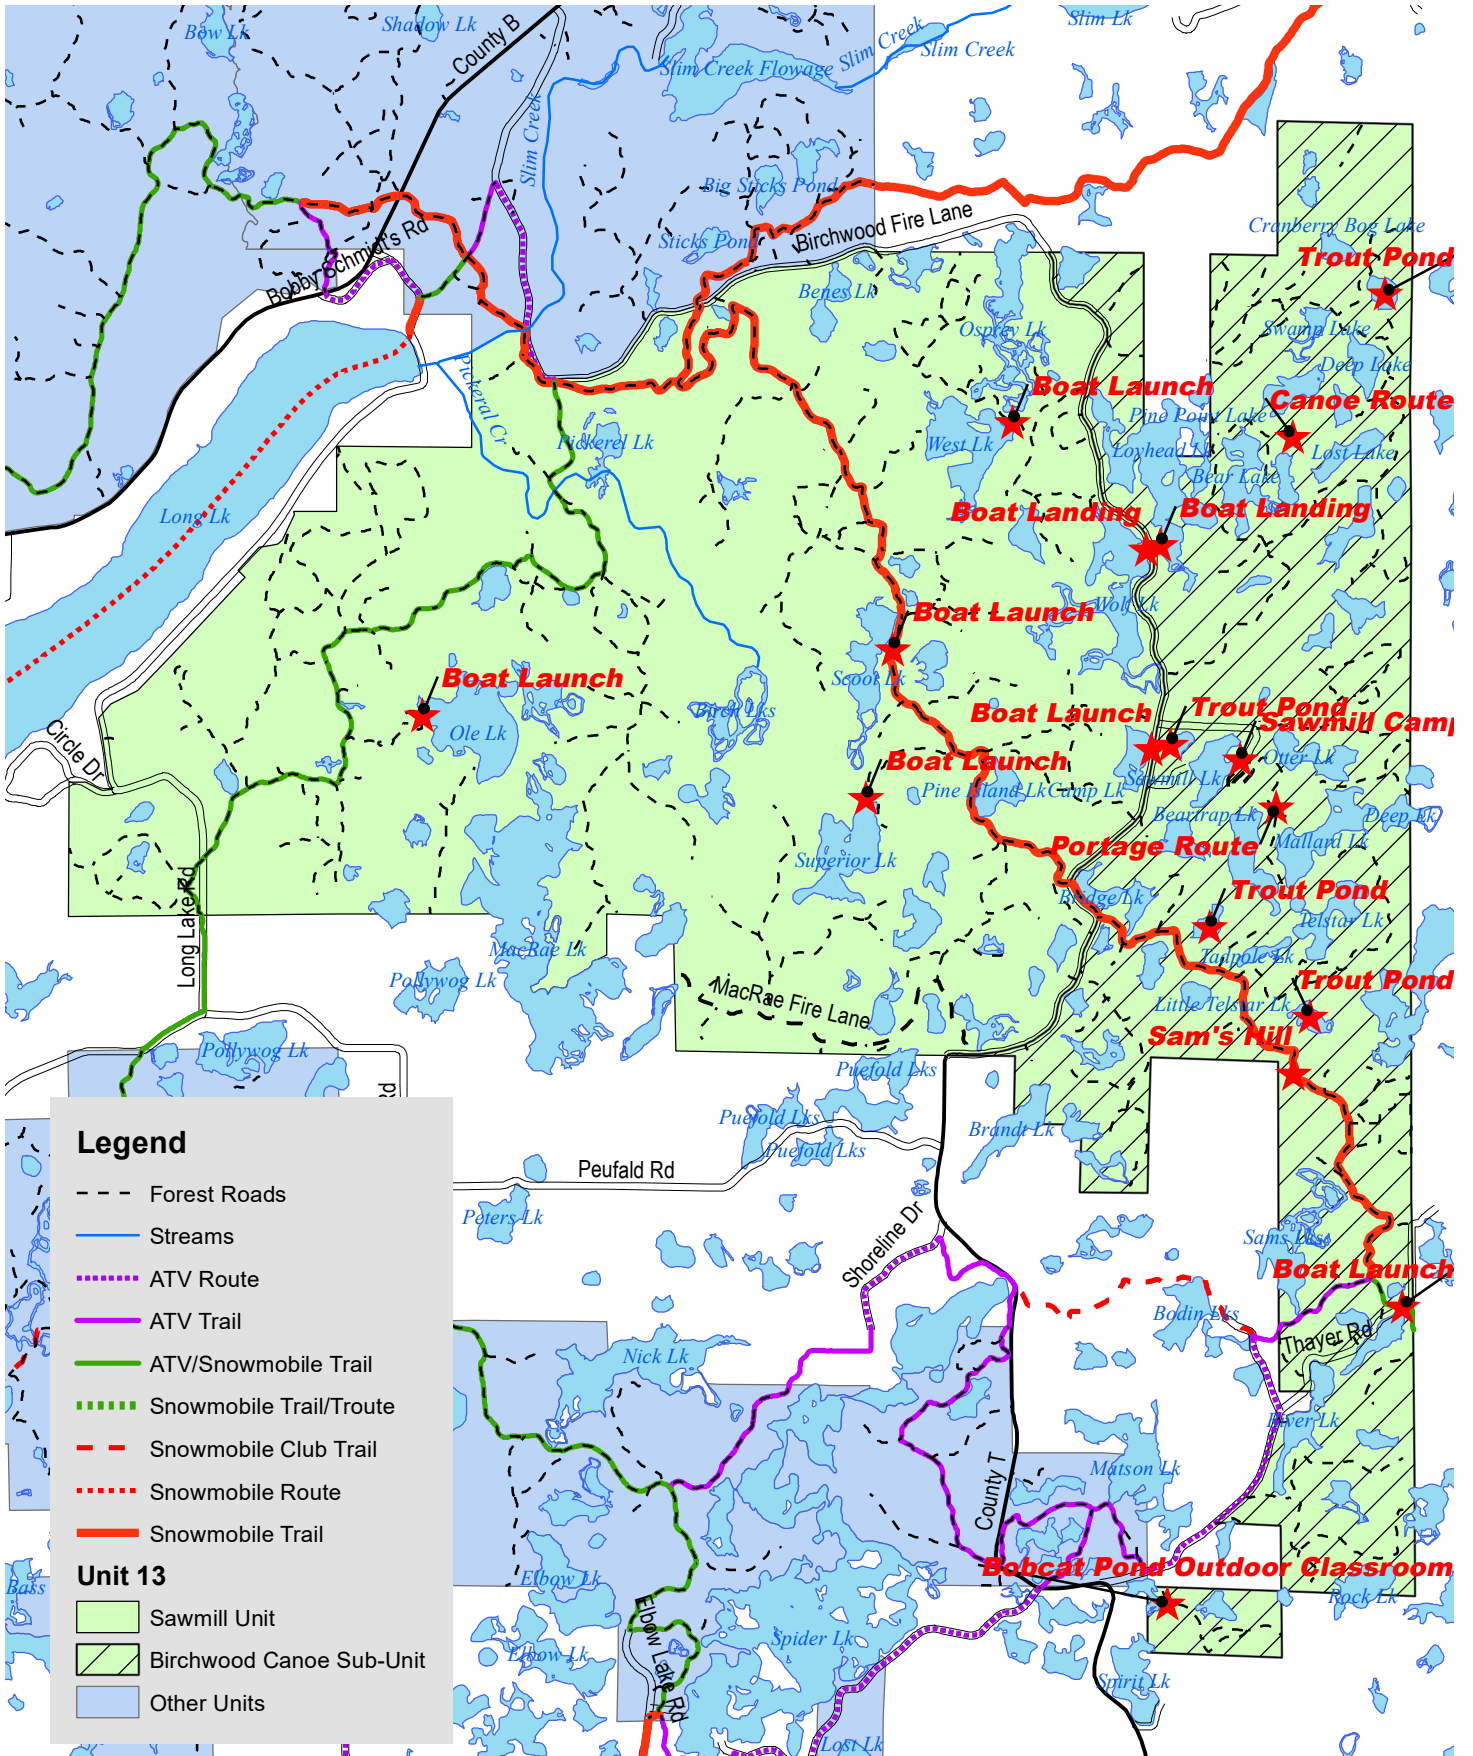

Integrated Resource Management Unit 13

Sawmill Unit

Legend

- Forest Roads
- Streams
- ⋯⋯⋯ ATV Route
- ATV Trail
- ATV/Snowmobile Trail
- ⋯⋯⋯ Snowmobile Trail/Troute
- - - Snowmobile Club Trail
- ⋯⋯⋯ Snowmobile Route
- Snowmobile Trail

Unit 13

- Sawmill Unit
- ▨ Birchwood Canoe Sub-Unit
- Other Units