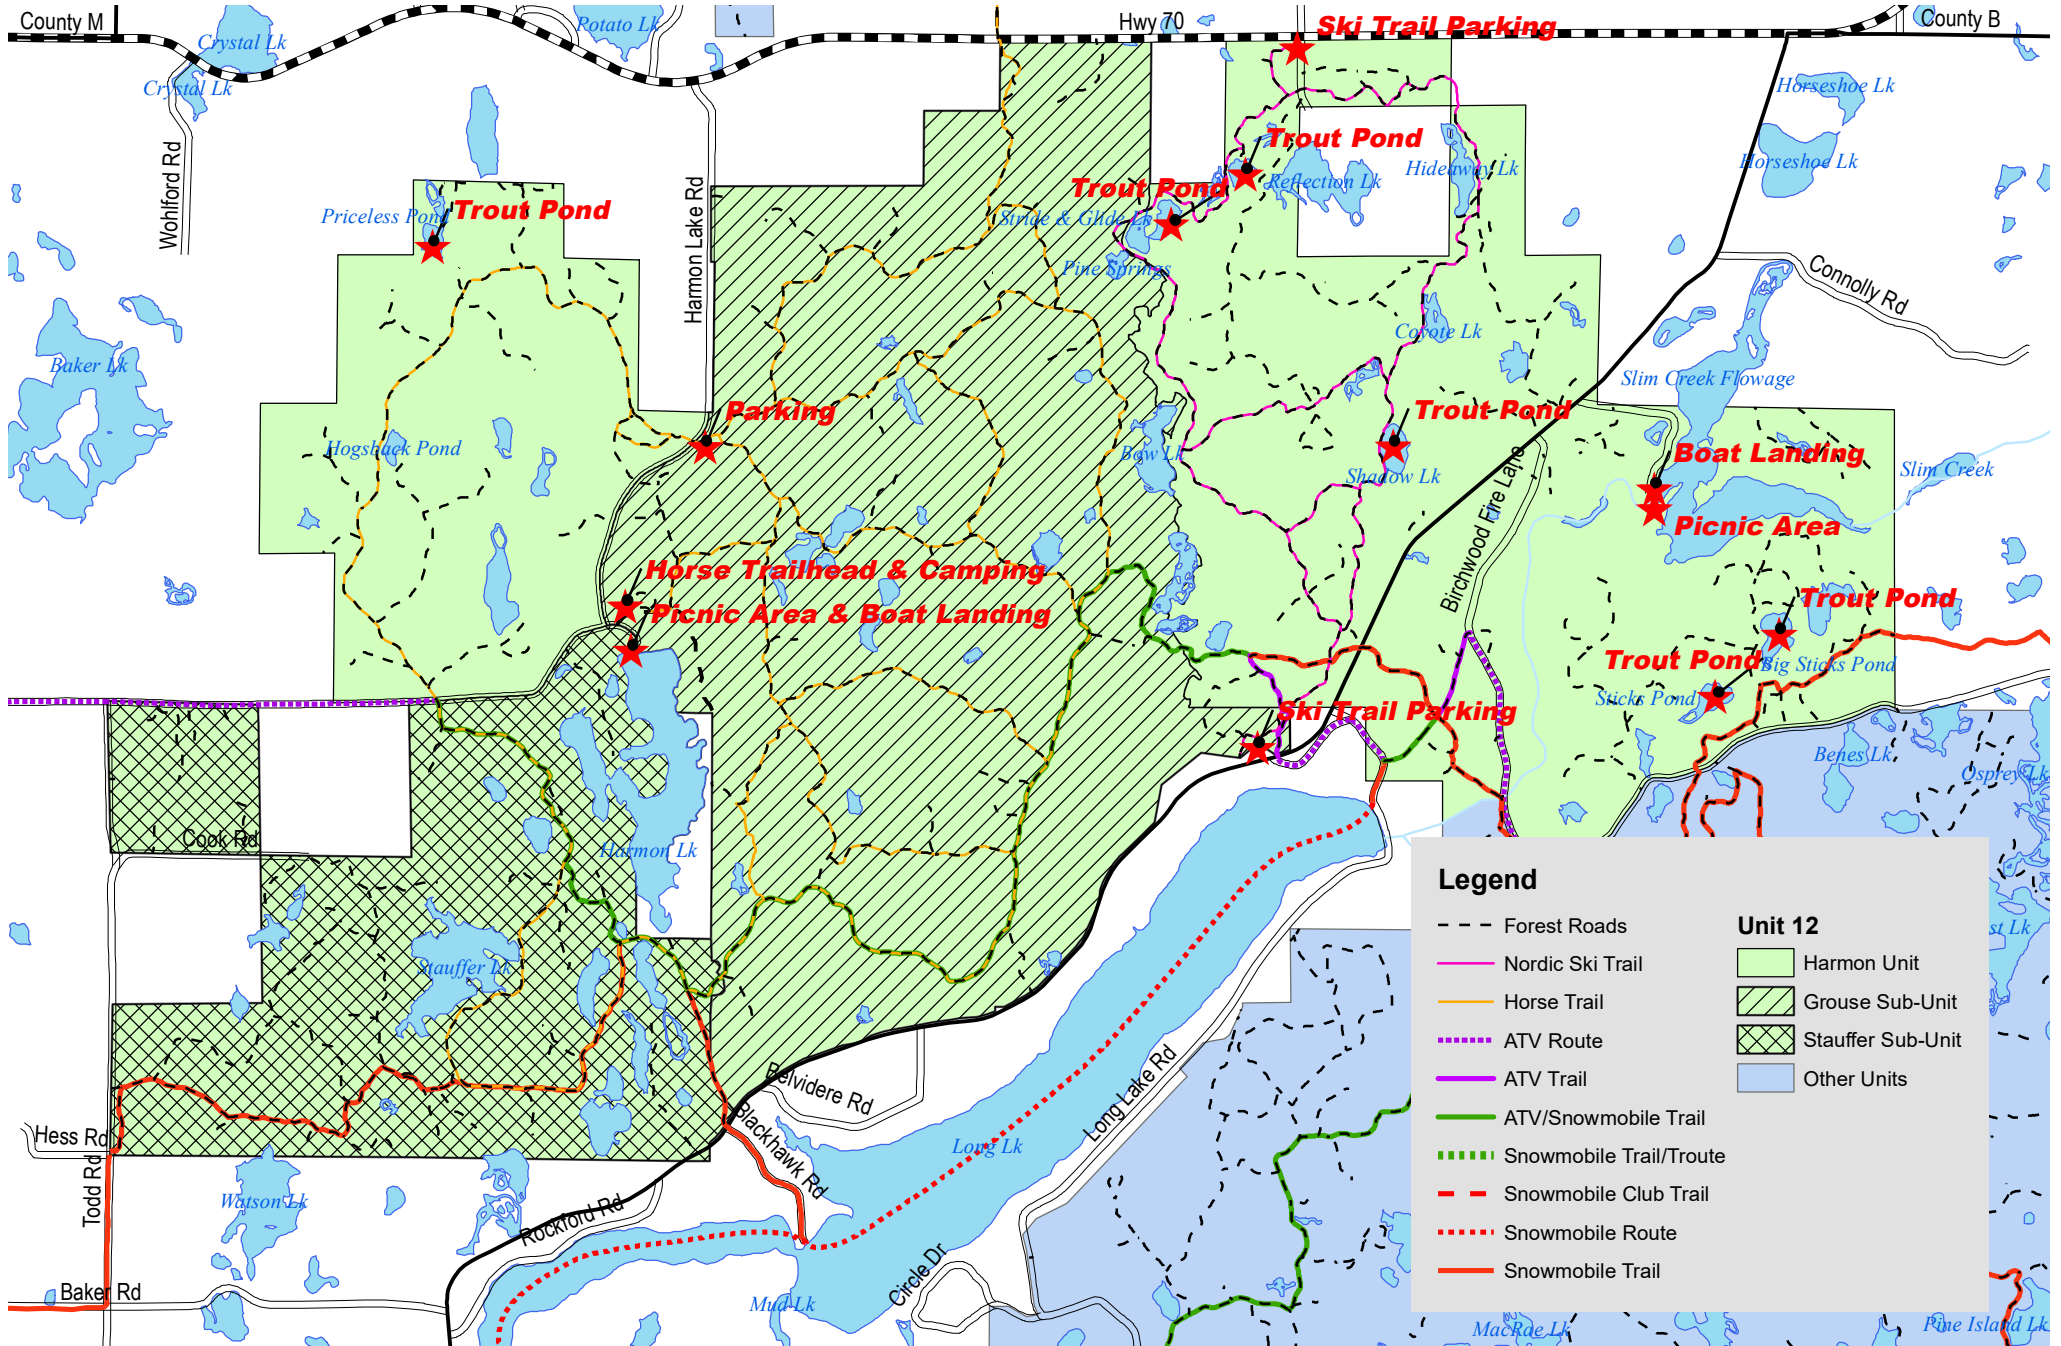

Integrated Resource Management Unit 12 Harmon Unit

Legend

- - - Forest Roads
- Nordic Ski Trail
- Horse Trail
- ATV Route
- ATV Trail
- ATV/Snowmobile Trail
- Snowmobile Trail/Troute
- - - Snowmobile Club Trail
- Snowmobile Route
- Snowmobile Trail

Unit 12

- Harmon Unit
- ▨ Grouse Sub-Unit
- ▩ Stauffer Sub-Unit
- Other Units