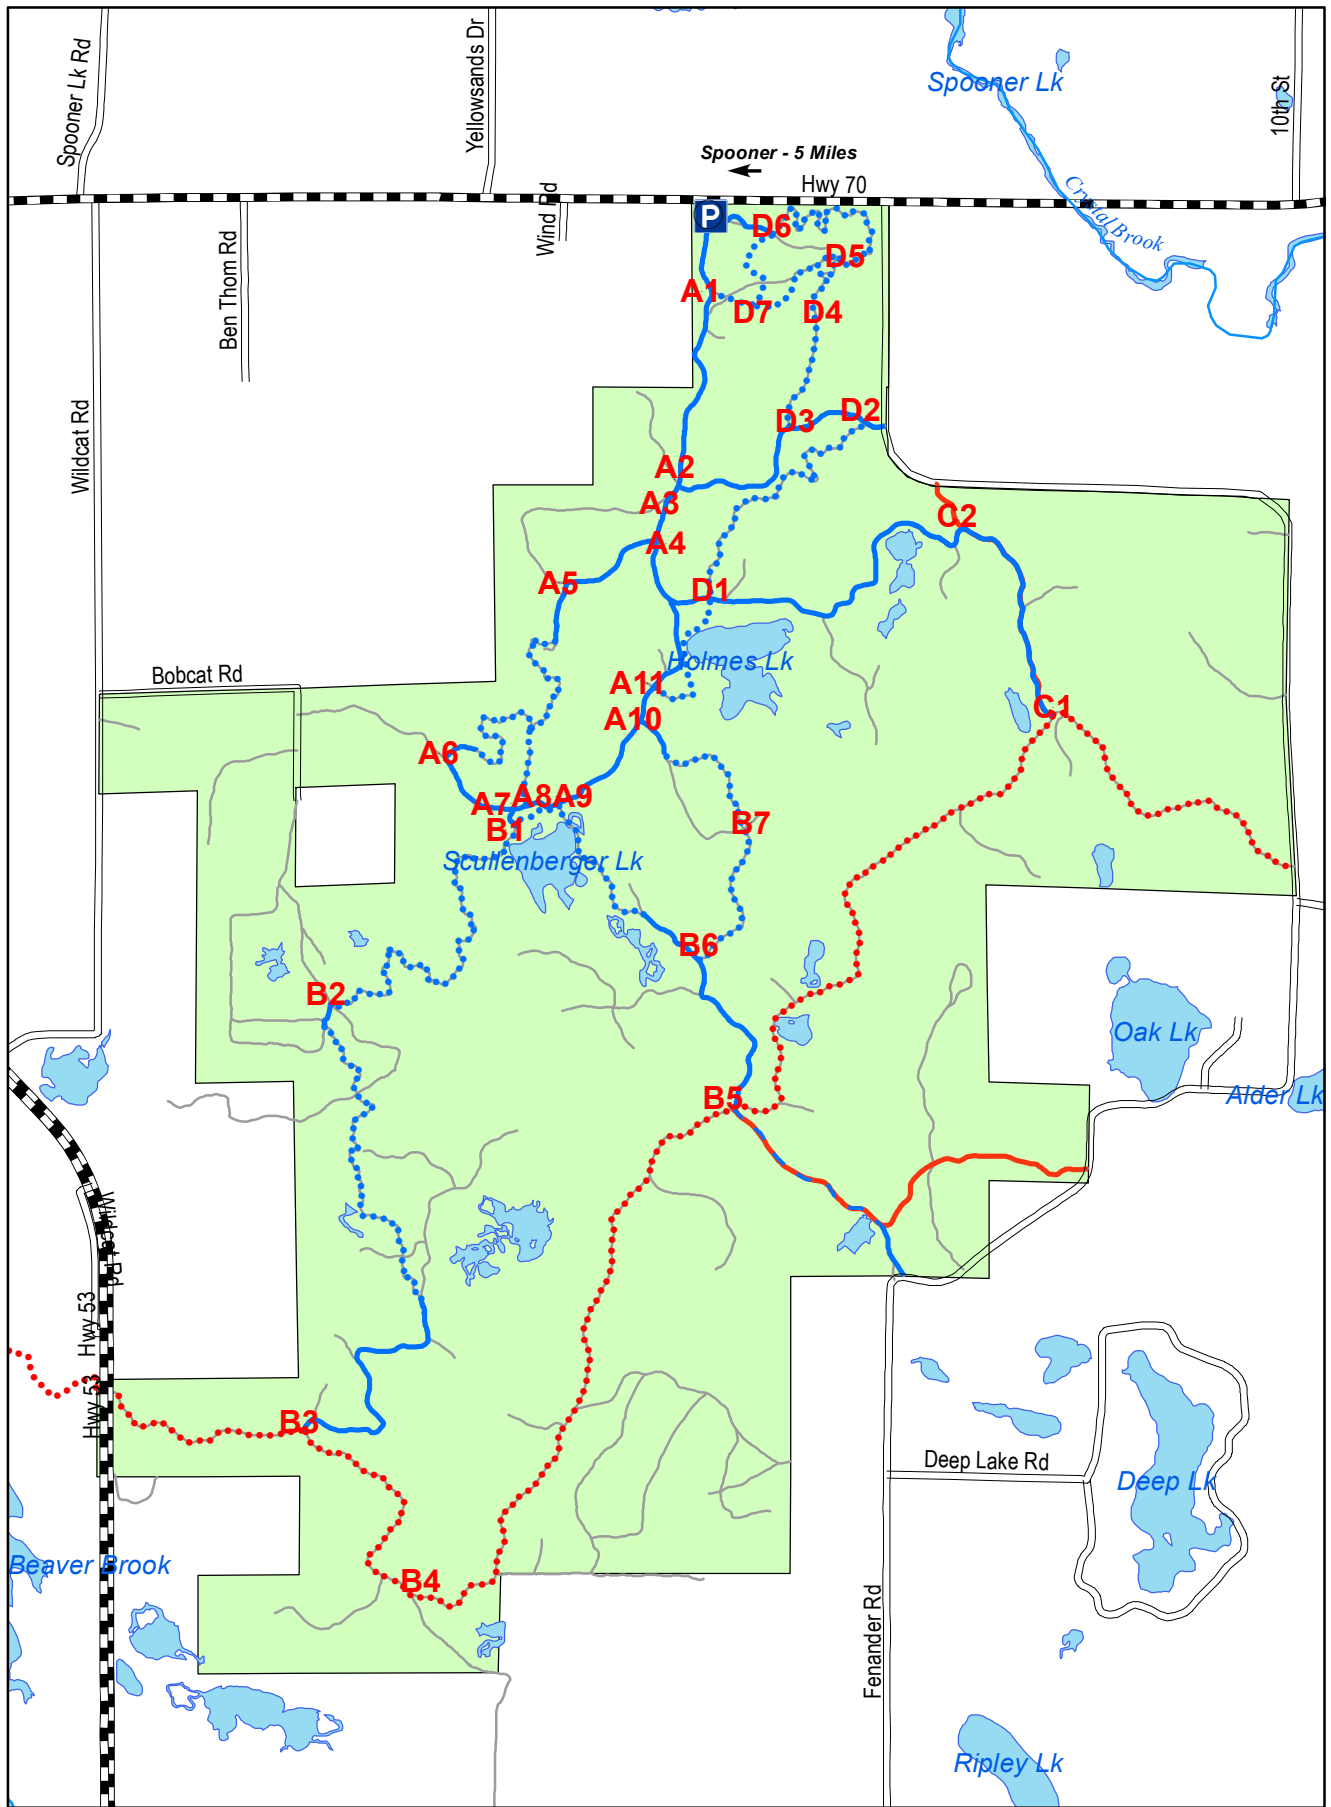

Wildcat Mountain Bike Trail

Legend

- State Highway
- Township Road
- Dual Use (ATV Trail)
- Dual Use (snowmobile Trail)
- Trail
- Snowmobile Trail
- Other Forest Trails
- County Forest
- Parking
- Map Sign Locations

21 total trail miles